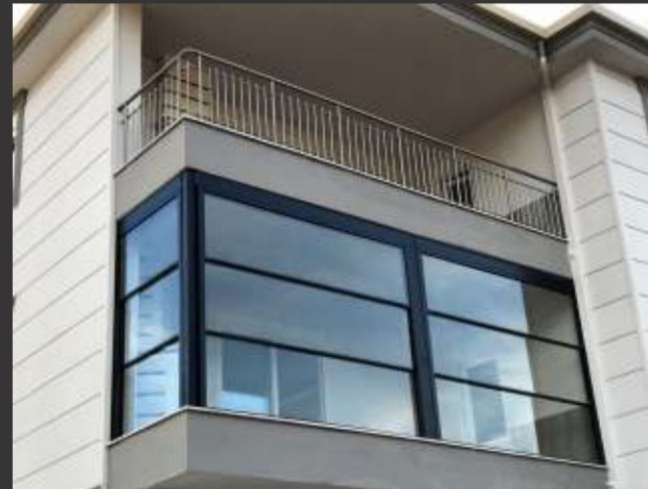

**A
Retractable
Glass
Wall**

A Revolution in Glass Facades

- Retractable Glass Panels
- All Aluminum Powder Coated Frame
- European Motors with Remote Operation

- Choice of Powder Coating Colors
- Install a Glass Up Window or on a Balcony & Outdoor Restaurants
- Accessories Pergolas with Glass Up
- Aircondition or Heat the Space when the Glass Up is closed shut
- Bottom Panel act as a Glass Railing for Fall Protection