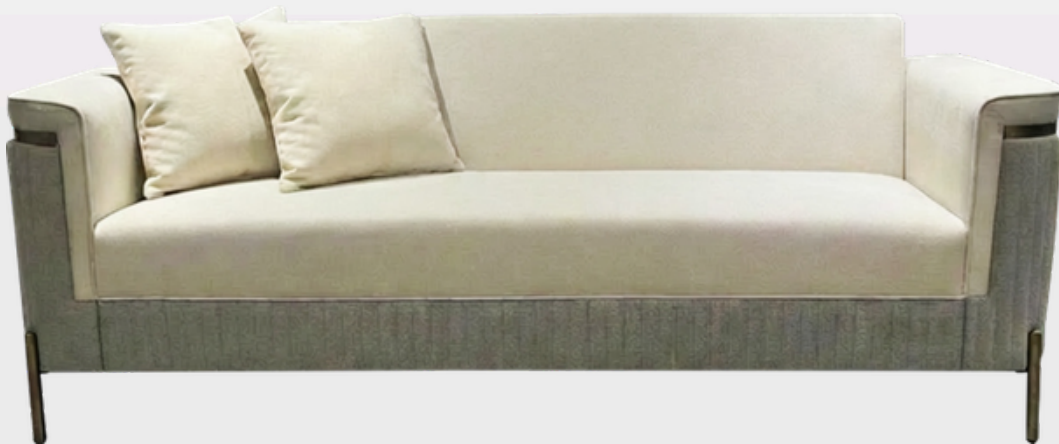

CALIFORNIA

	SINGLE SEATER	TWO SEATER	THREE SEATER
FABRIC (MTR.)	4.00	6.00	7.50
SIZE (FT.)	2.75	4.50	6.25
PRICE (₹)			

SAPHIRE

	SINGLE SEATER	TWO SEATER	THREE SEATER
FABRIC (MTR.)	4.00	5.50	6.50
SIZE (FT.)	2.75	4.50	6.25
PRICE (₹)			

CURVE

	SINGLE SEATER	TWO SEATER	THREE SEATER
FABRIC (MTR.)	NA	7.00	9.00
SIZE (FT.)	NA	5.50	7.00
PRICE (₹)			

TIARA

	SINGLE SEATER	TWO SEATER	THREE SEATER
FABRIC (MTR.)	5.00	6.5	8.0
SIZE (FT.)	3.00	4.50	6.50
PRICE (₹)			-