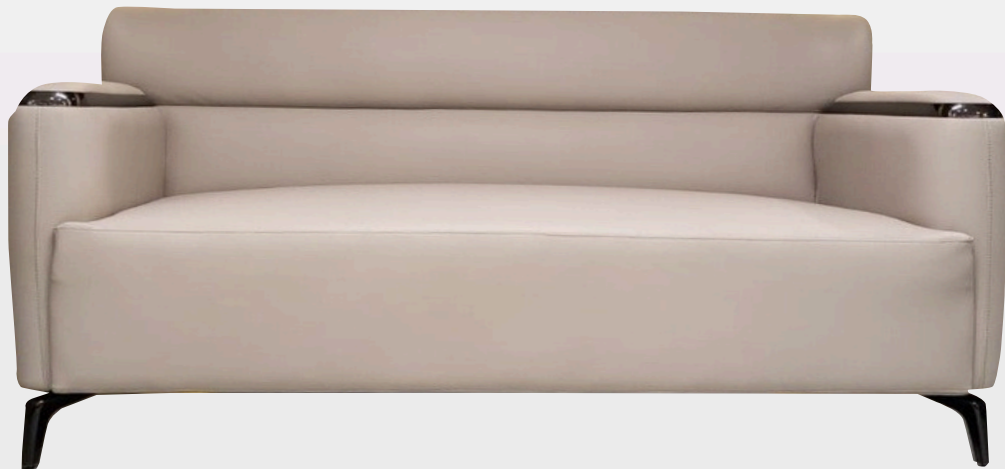

CHESTER

	SINGLE SEATER	TWO SEATER	THREE SEATER
FABRIC (MTR.)	5.00	6.75	7.75
SIZE (FT.)	3.50	5.25	7.00
PRICE (₹)			

HERITAGE

	SINGLE SEATER	TWO SEATER	THREE SEATER
FABRIC (MTR.)	5.00	6.75	7.75
SIZE (FT.)	3.50	5.25	7.00
PRICE (₹)			

IMPERIAL

	SINGLE SEATER	TWO SEATER	THREE SEATER
FABRIC (MTR.)	4.00	6.50	7.50
SIZE (FT.)	3.00	5.00	6.50
PRICE (₹)			

GLAMOUR

	SINGLE SEATER	TWO SEATER	THREE SEATER
FABRIC (MTR.)	5.00	7.00	9.00
SIZE (FT.)	3.00	4.75	6.50
PRICE (₹)			