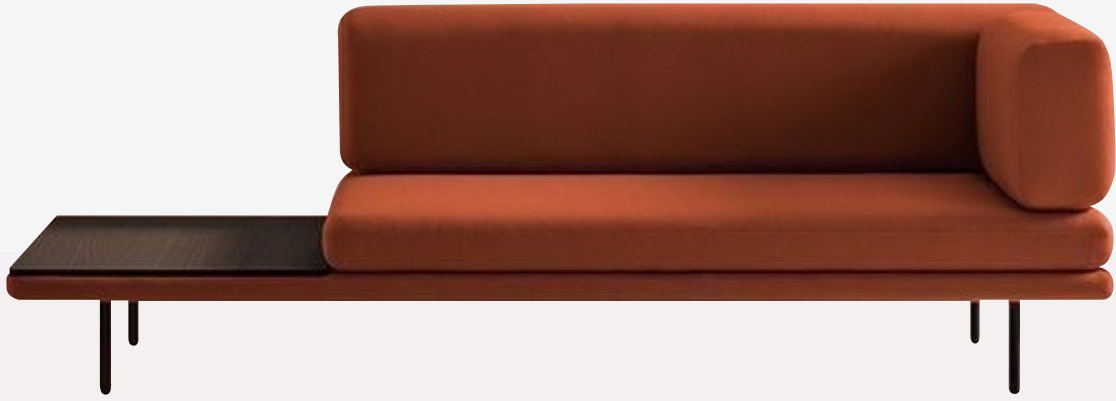

KITKAT

	SINGLE SEATER	TWO SEATER	THREE SEATER
FABRIC (MTR.)	3.50	4.50	6.00
SIZE (FT.)	3.00	5.00	6.50
PRICE (₹)			

HAVOC

	SINGLE SEATER	TWO SEATER	THREE SEATER
FABRIC (MTR.)	2.00	4.00	6.00
SIZE (FT.)	2.00	4.00	6.00
PRICE (₹)			

FUTON

	SINGLE SEATER	TWO SEATER	THREE SEATER
FABRIC (MTR.)	2.00	4.00	6.00
SIZE (FT.)	2.00	4.00	6.00
PRICE (₹)			

VERONICA

	SINGLE SEATER	TWO SEATER	THREE SEATER
FABRIC (MTR.)	6.50	8.00	9.50
SIZE (FT.)	3.00	4.75	6.25
PRICE (₹)			