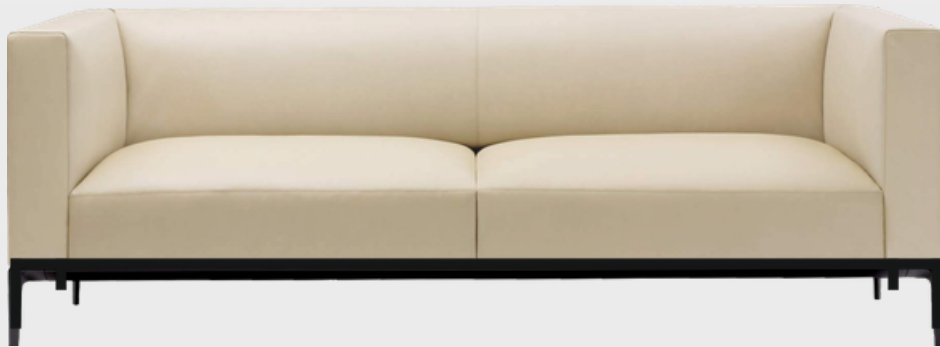

DREAM

	SINGLE SEATER	TWO SEATER	THREE SEATER
FABRIC (MTR.)	4.50	6.50	8.00
SIZE (FT.)	2.75	4.50	6.25
PRICE (₹)			

MERIDIAN

	SINGLE SEATER	TWO SEATER	THREE SEATER
FABRIC (MTR.)	4.50	6.50	8.00
SIZE (FT.)	3.00	5.00	6.50
PRICE (₹)			

CALIFORNIA

	SINGLE SEATER	TWO SEATER	THREE SEATER
FABRIC (MTR.)	4.00	6.00	7.50
SIZE (FT.)	2.75	4.50	6.25
PRICE (₹)			

SAPHIRE

	SINGLE SEATER	TWO SEATER	THREE SEATER
FABRIC (MTR.)	4.00	5.50	6.50
SIZE (FT.)	2.75	4.50	6.25
PRICE (₹)			