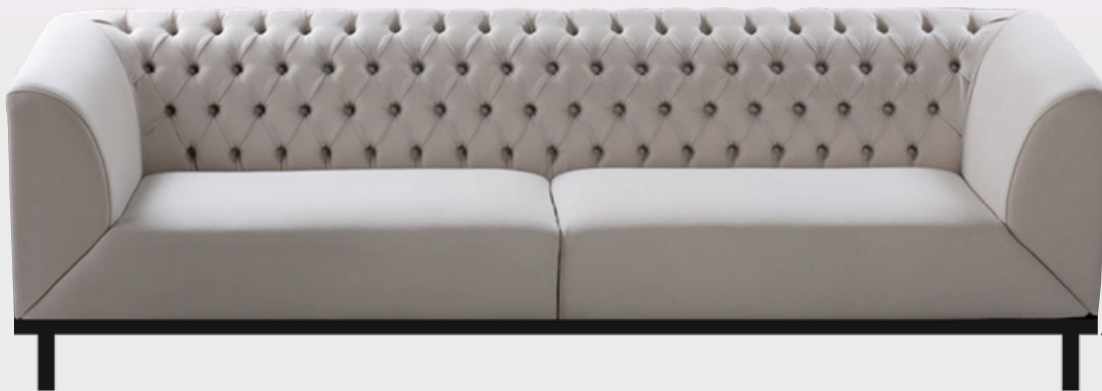

NEW VOGUE

	SINGLE SEATER	TWO SEATER	THREE SEATER
FABRIC (MTR.)	4.00	6.00	7.50
SIZE (FT.)	3.00	4.75	6.50
PRICE (₹)