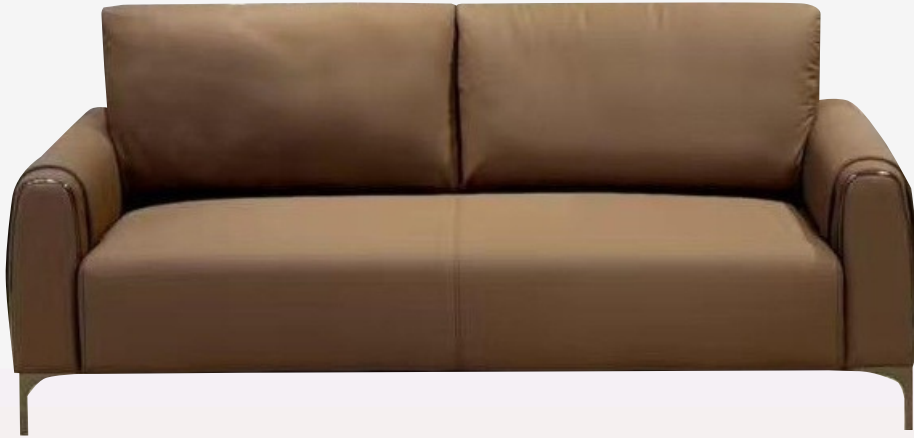

CHESTER

	SINGLE SEATER	TWO SEATER	THREE SEATER
FABRIC (MTR.)	5.00	6.75	7.75
SIZE (FT.)	3.50	5.25	7.00
PRICE (₹)			

HERITAGE

	SINGLE SEATER	TWO SEATER	THREE SEATER
FABRIC (MTR.)	5.00	6.75	7.75
SIZE (FT.)	3.50	5.25	7.00
PRICE (₹)			

IMPERIAL

	SINGLE SEATER	TWO SEATER	THREE SEATER
FABRIC (MTR.)	4.00	6.50	7.50
SIZE (FT.)	3.00	5.00	6.50
PRICE (₹)			

GLAMOUR

	SINGLE SEATER	TWO SEATER	THREE SEATER
FABRIC (MTR.)	5.00	7.00	9.00
SIZE (FT.)	3.00	4.75	6.50
PRICE (₹)			