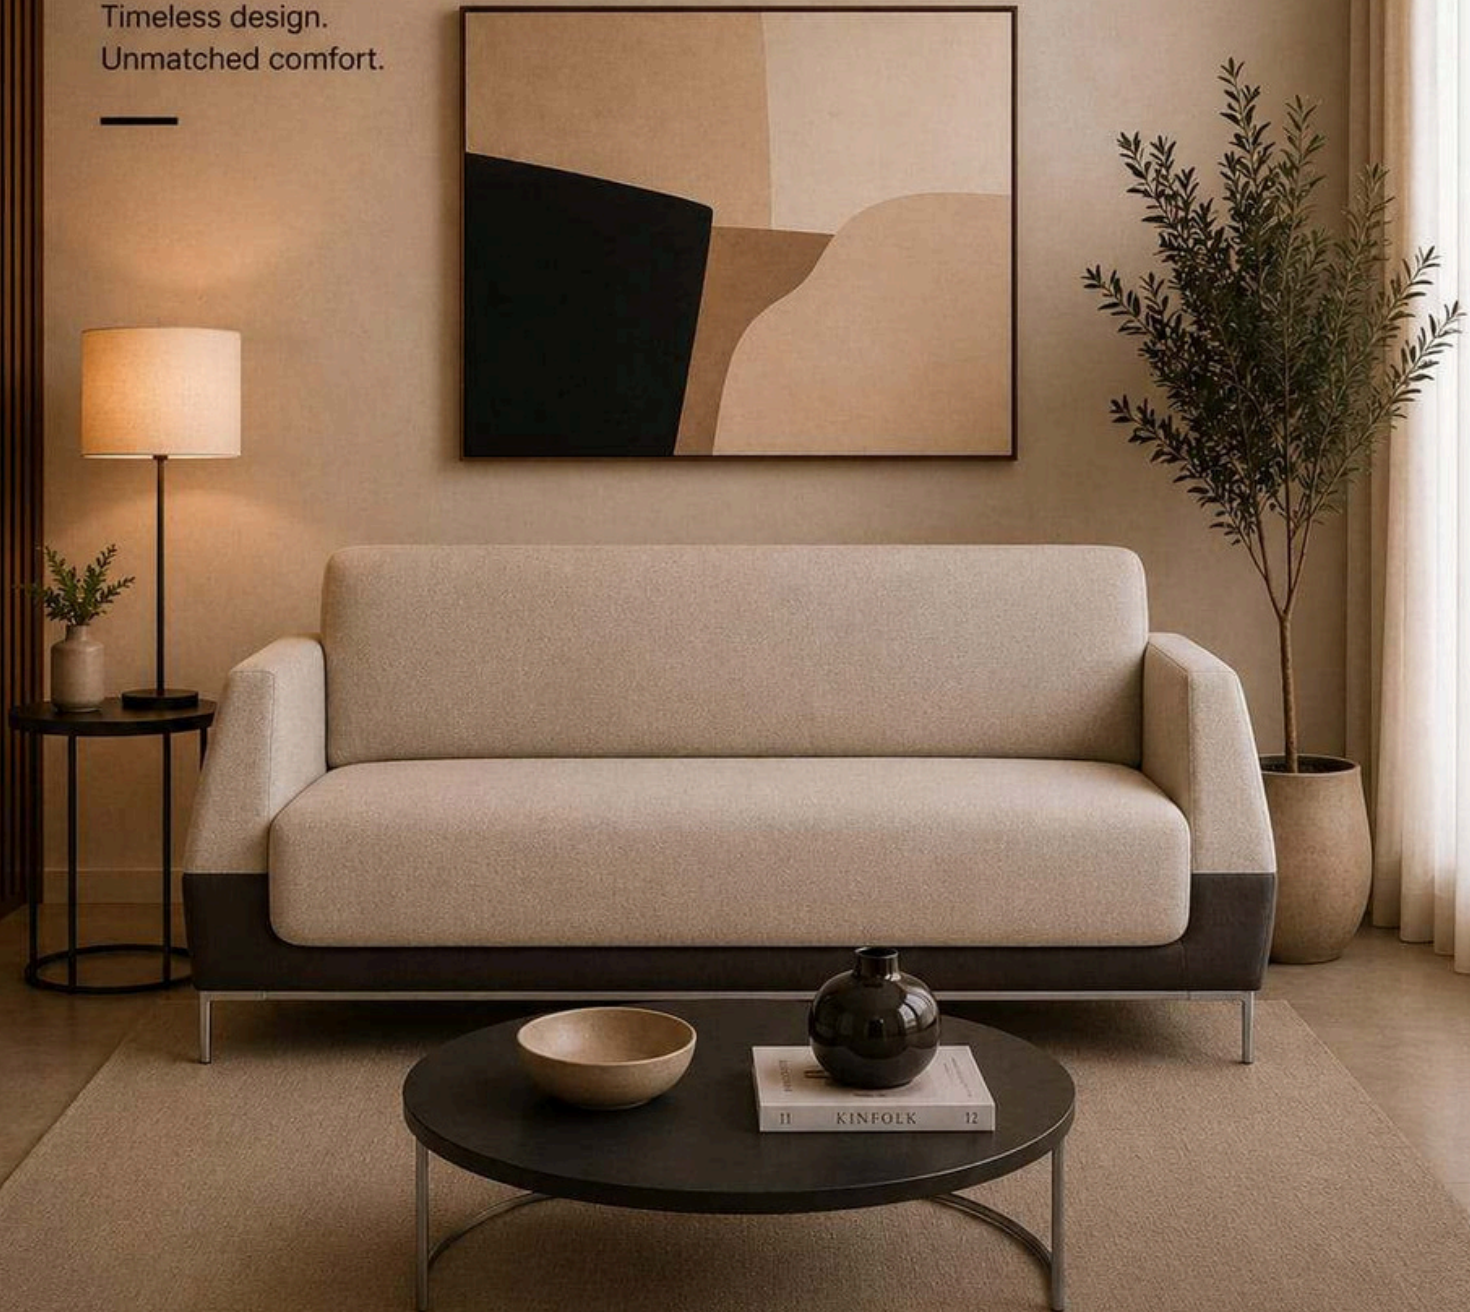

TOKYO

Timeless design.
Unmatched comfort.

TOKYO

FABRIC : 500/- Mtr

	SINGLE SEATER	TWO SEATER	THREE SEATER
FABRIC (MTR.)	4.00	5.50	6.50
SIZE (FT.)	2.75	4.50	6.25
PRICE (₹)	40,600/-	56,550/-	73,950/-