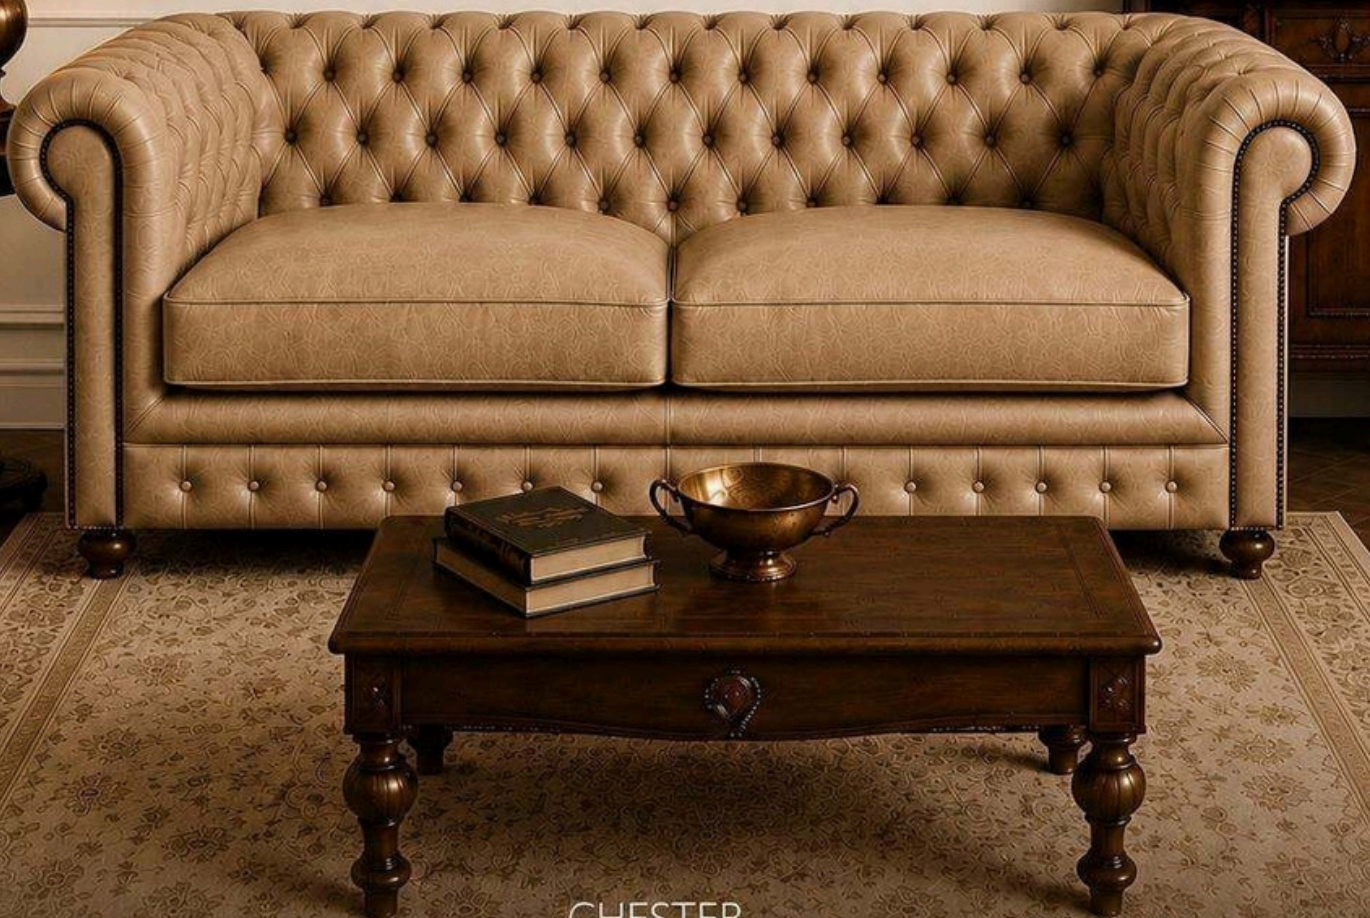

CHESTER

Timeless Elegance.
Crafted for Generations.

— Chester —

CHESTER

FABRIC : 500/- Mtr

	SINGLE SEATER	TWO SEATER	THREE SEATER
FABRIC (MTR.)	5.00	6.75	7.75
SIZE (FT.)	3.50	5.25	7.00
PRICE (₹)	52,925/-	72,500/-	94,250/-