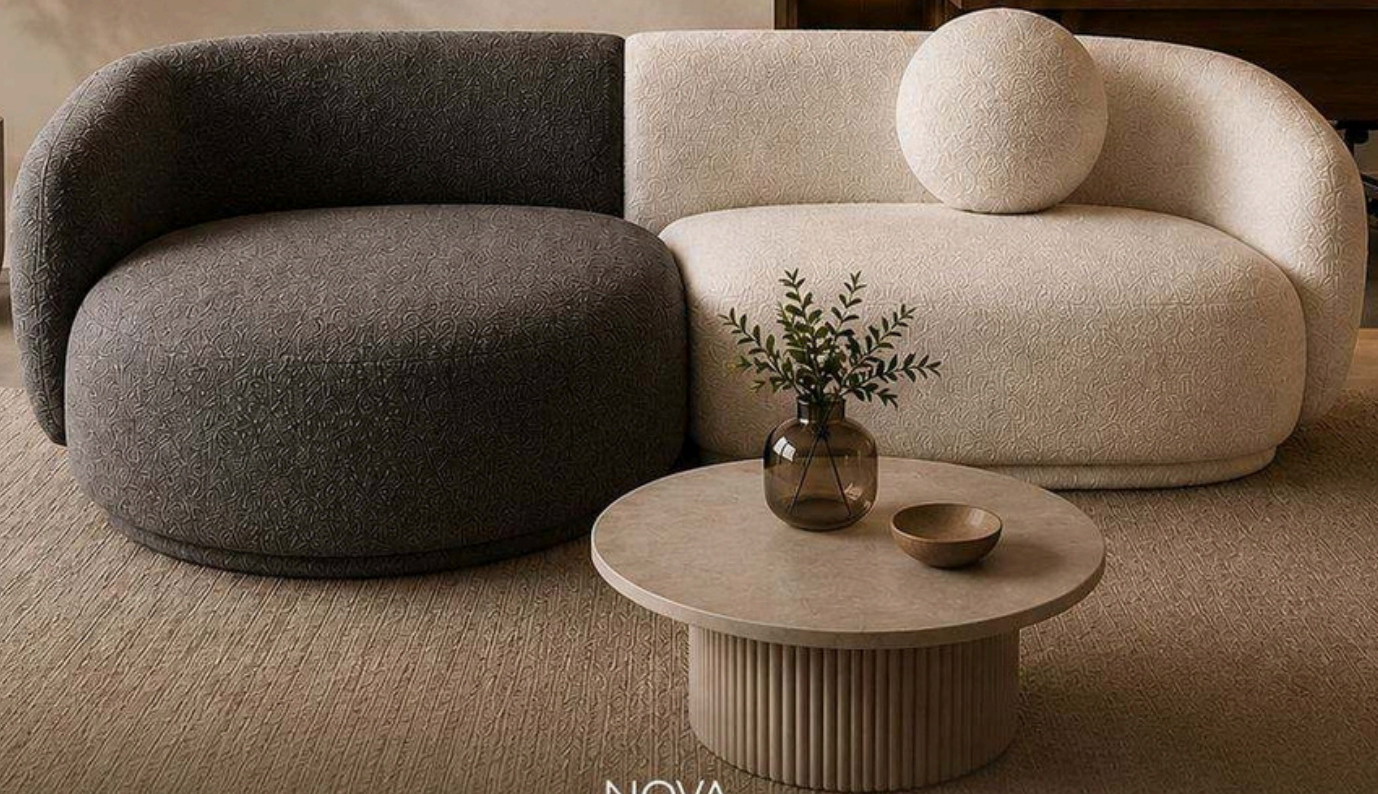

NOVA

*Modern design.
Timeless comfort.*

NOVA

FABRIC : 500/- Mtr

	SINGLE SEATER	TWO SEATER	THREE SEATER
FABRIC (MTR.)	NA	8.00	10.00
SIZE (FT.)	NA	6.00	8.00
PRICE (₹)	-	76,125/-	93,525/-