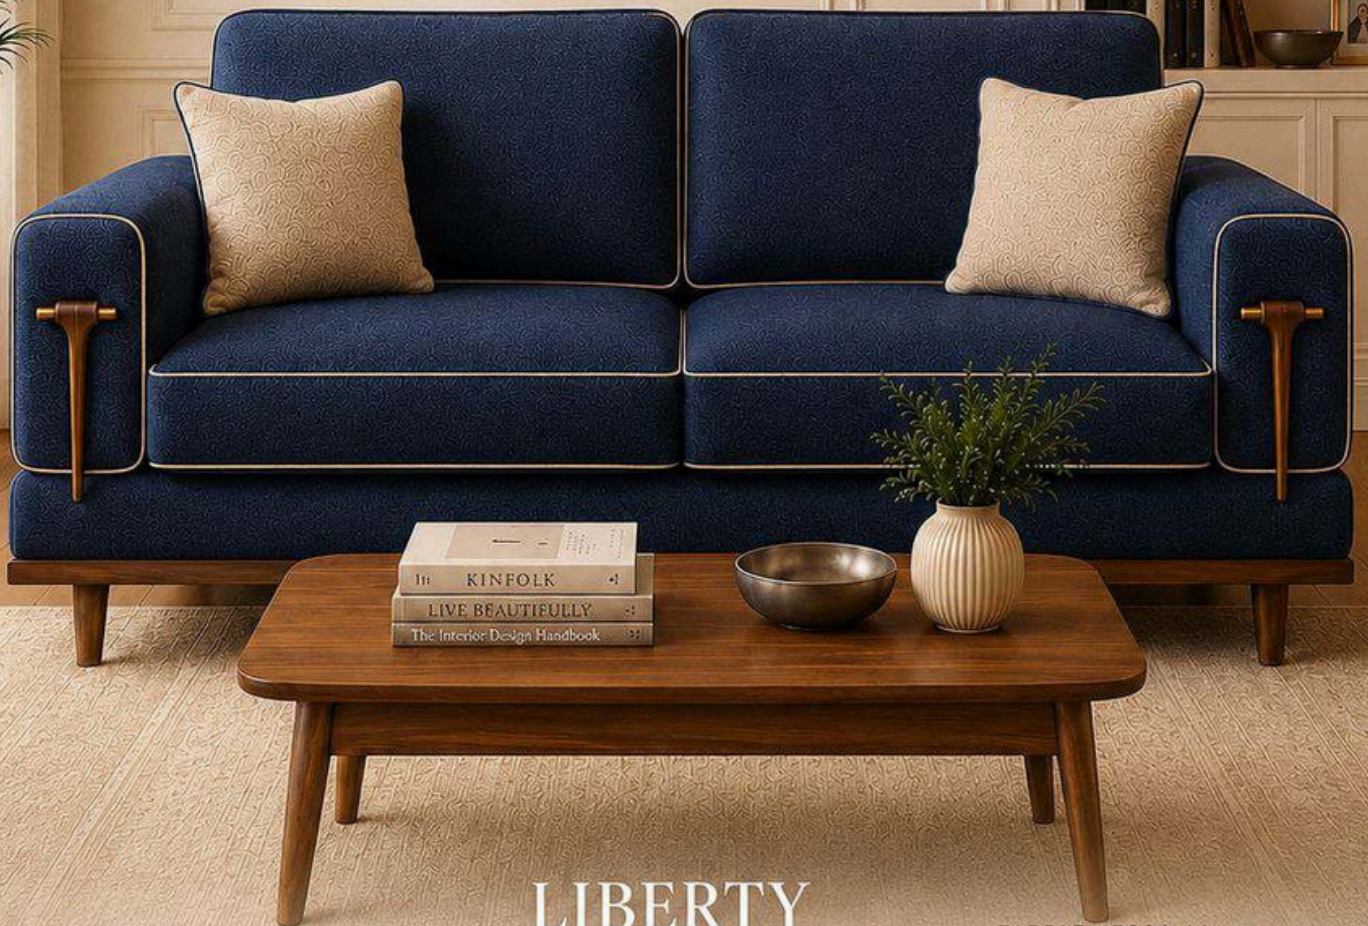

FABRIC : 500/- Mtr

	SINGLE SEATER	TWO SEATER	THREE SEATER
FABRIC (MTR.)	4.00	6.00	8.00
SIZE (FT.)	2.50	4.50	6.50
PRICE (₹)	58,000/-	89,900/-	1,21,800/-

LIBERTY

WOODEN

Timeless Elegance.
Crafted for Generations.