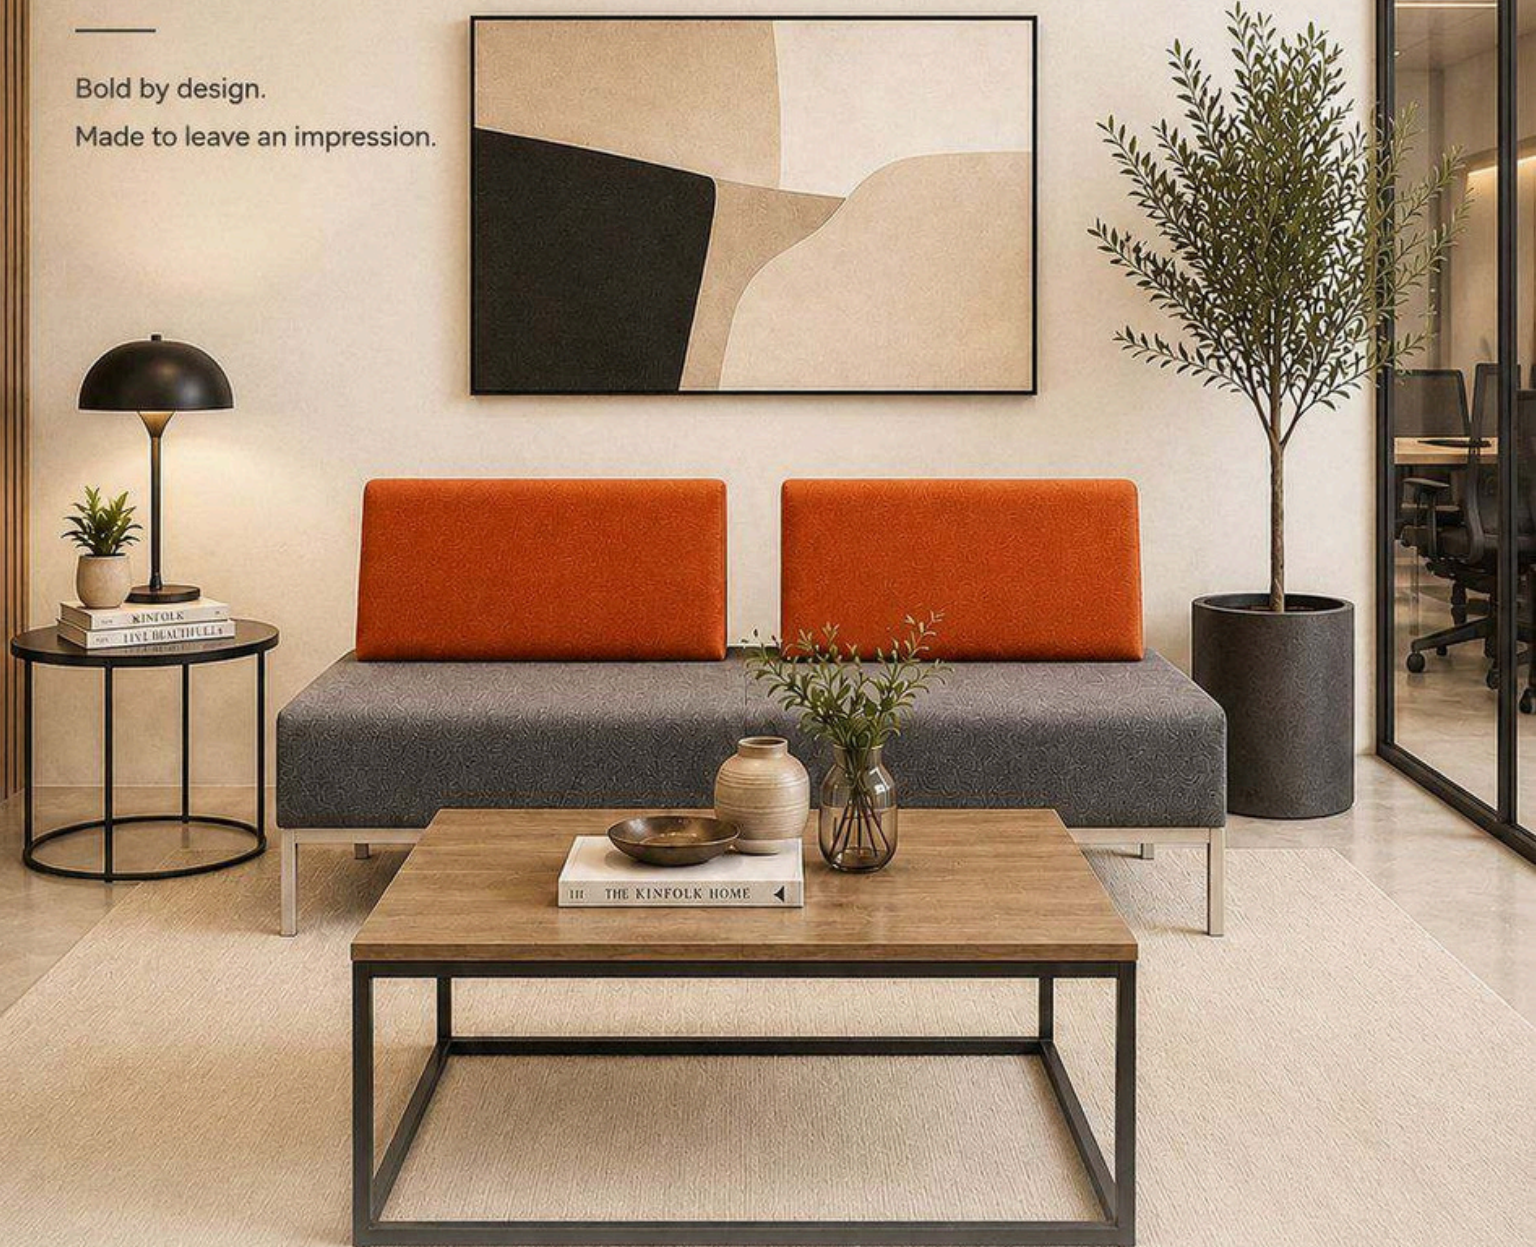

FUTON

Simple comfort. Modern living.

FABRIC : 500/- Mtr

	SINGLE SEATER	TWO SEATER	THREE SEATER
FABRIC (MTR.)	2.00	4.00	6.00
SIZE (FT.)	2.00	4.00	6.00
PRICE (₹)	26,825/-	45,675/-	65,975/-

HAVOC

Bold by design.
Made to leave an impression.