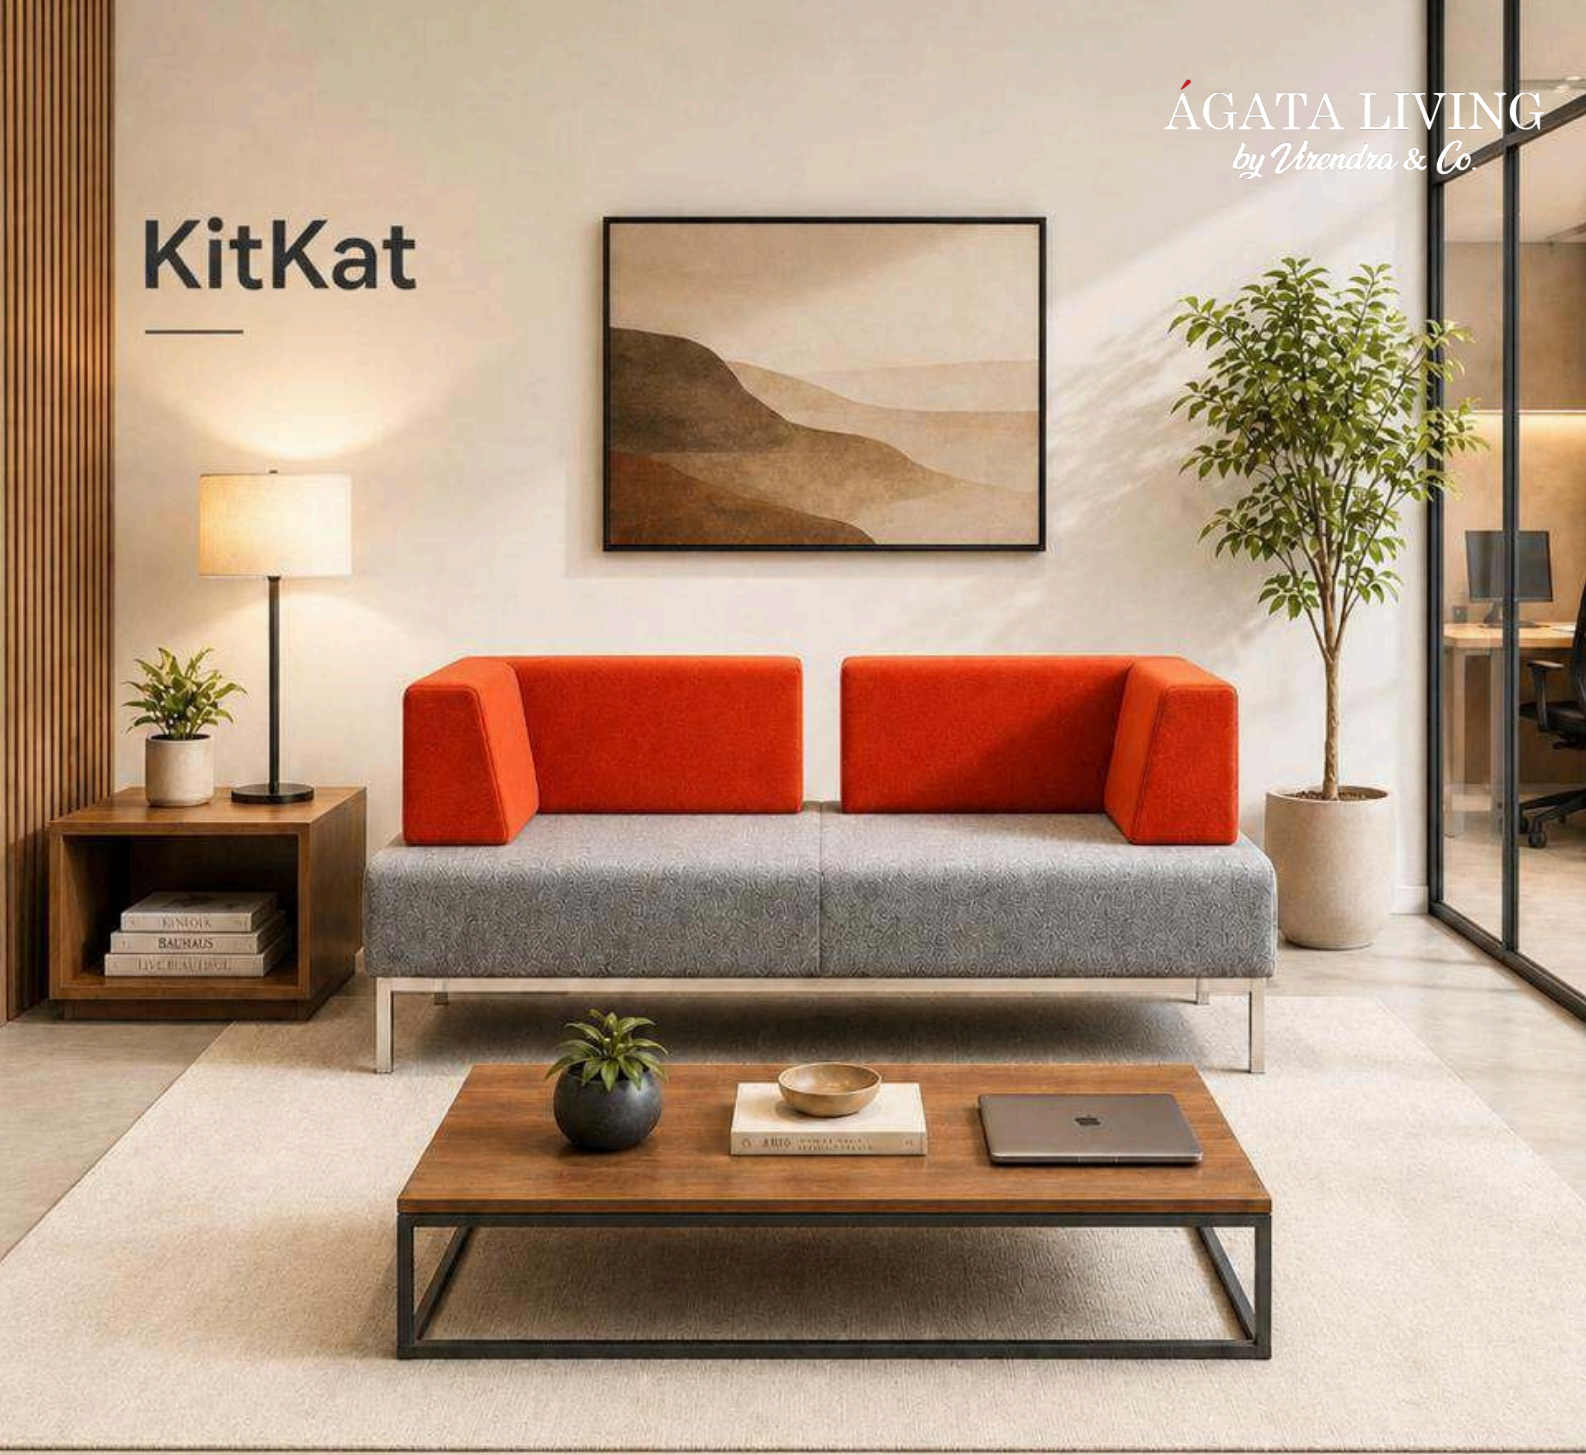

SOFA

DREAM

Timeless design.
Unmatched comfort.

DREAM

FABRIC : 500/- Mtr

	SINGLE SEATER	TWO SEATER	THREE SEATER
FABRIC (MTR.)	4.50	6.50	8.00
SIZE (FT.)	2.75	4.50	6.25
PRICE (₹)	46,400/-	66,700/-	84,100/-

JUNE

Timeless Design.
Enduring Comfort.

JUNE

FABRIC : 500/- Mtr

	SINGLE SEATER	TWO SEATER	THREE SEATER
FABRIC (MTR.)	5.00	8.00	NA
SIZE (FT.)	3.00	5.00	NA
PRICE (₹)	51,475/-	76,850/-	NA

KitKat

KITKAT

FABRIC : 500/- Mtr

	SINGLE SEATER	TWO SEATER	THREE SEATER
FABRIC (MTR.)	3.50	4.50	6.00
SIZE (FT.)	3.00	5.00	6.50
PRICE (₹)	37,700/-	56,550/-	75,400/-

BARCELONA

Bold design.
Everyday comfort.

FABRIC : 500/- Mtr

	SINGLE SEATER	TWO SEATER	THREE SEATER
FABRIC (MTR.)	3.00	4.50	6.00
SIZE (FT.)	2.50	4.50	6.00
PRICE (₹)	56,550/-	82,650/-	1,07,300/-

FUTON

Simple comfort. Modern living.

FABRIC : 500/- Mtr

	SINGLE SEATER	TWO SEATER	THREE SEATER
FABRIC (MTR.)	2.00	4.00	6.00
SIZE (FT.)	2.00	4.00	6.00
PRICE (₹)	26,825/-	45,675/-	65,975/-

HAVOC

Bold by design.
Made to leave an impression.