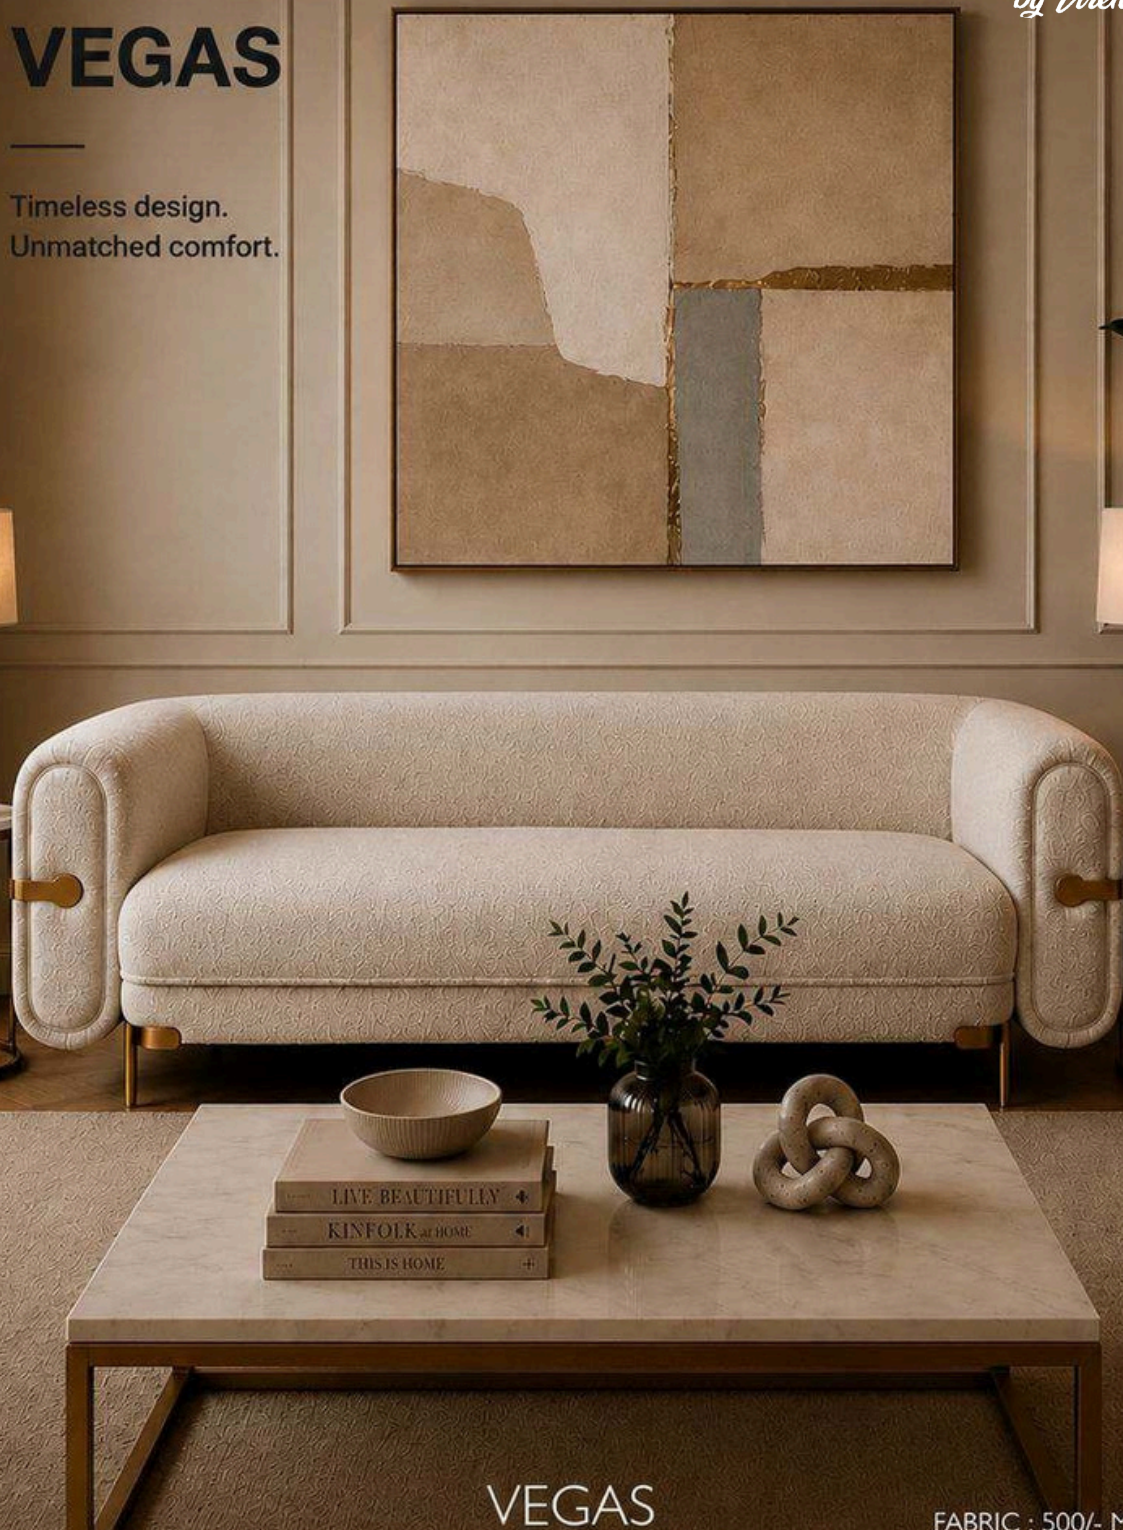

VEGAS

Timeless design.
Unmatched comfort.

VEGAS

FABRIC : 500/- Mtr

	SINGLE SEATER	TWO SEATER	THREE SEATER
FABRIC (MTR.)	5.00	7.00	9.00
SIZE (FT.)	3.50	5.25	7.25
PRICE (₹)	81,200/-	1,07,300/-	1,33,400/-