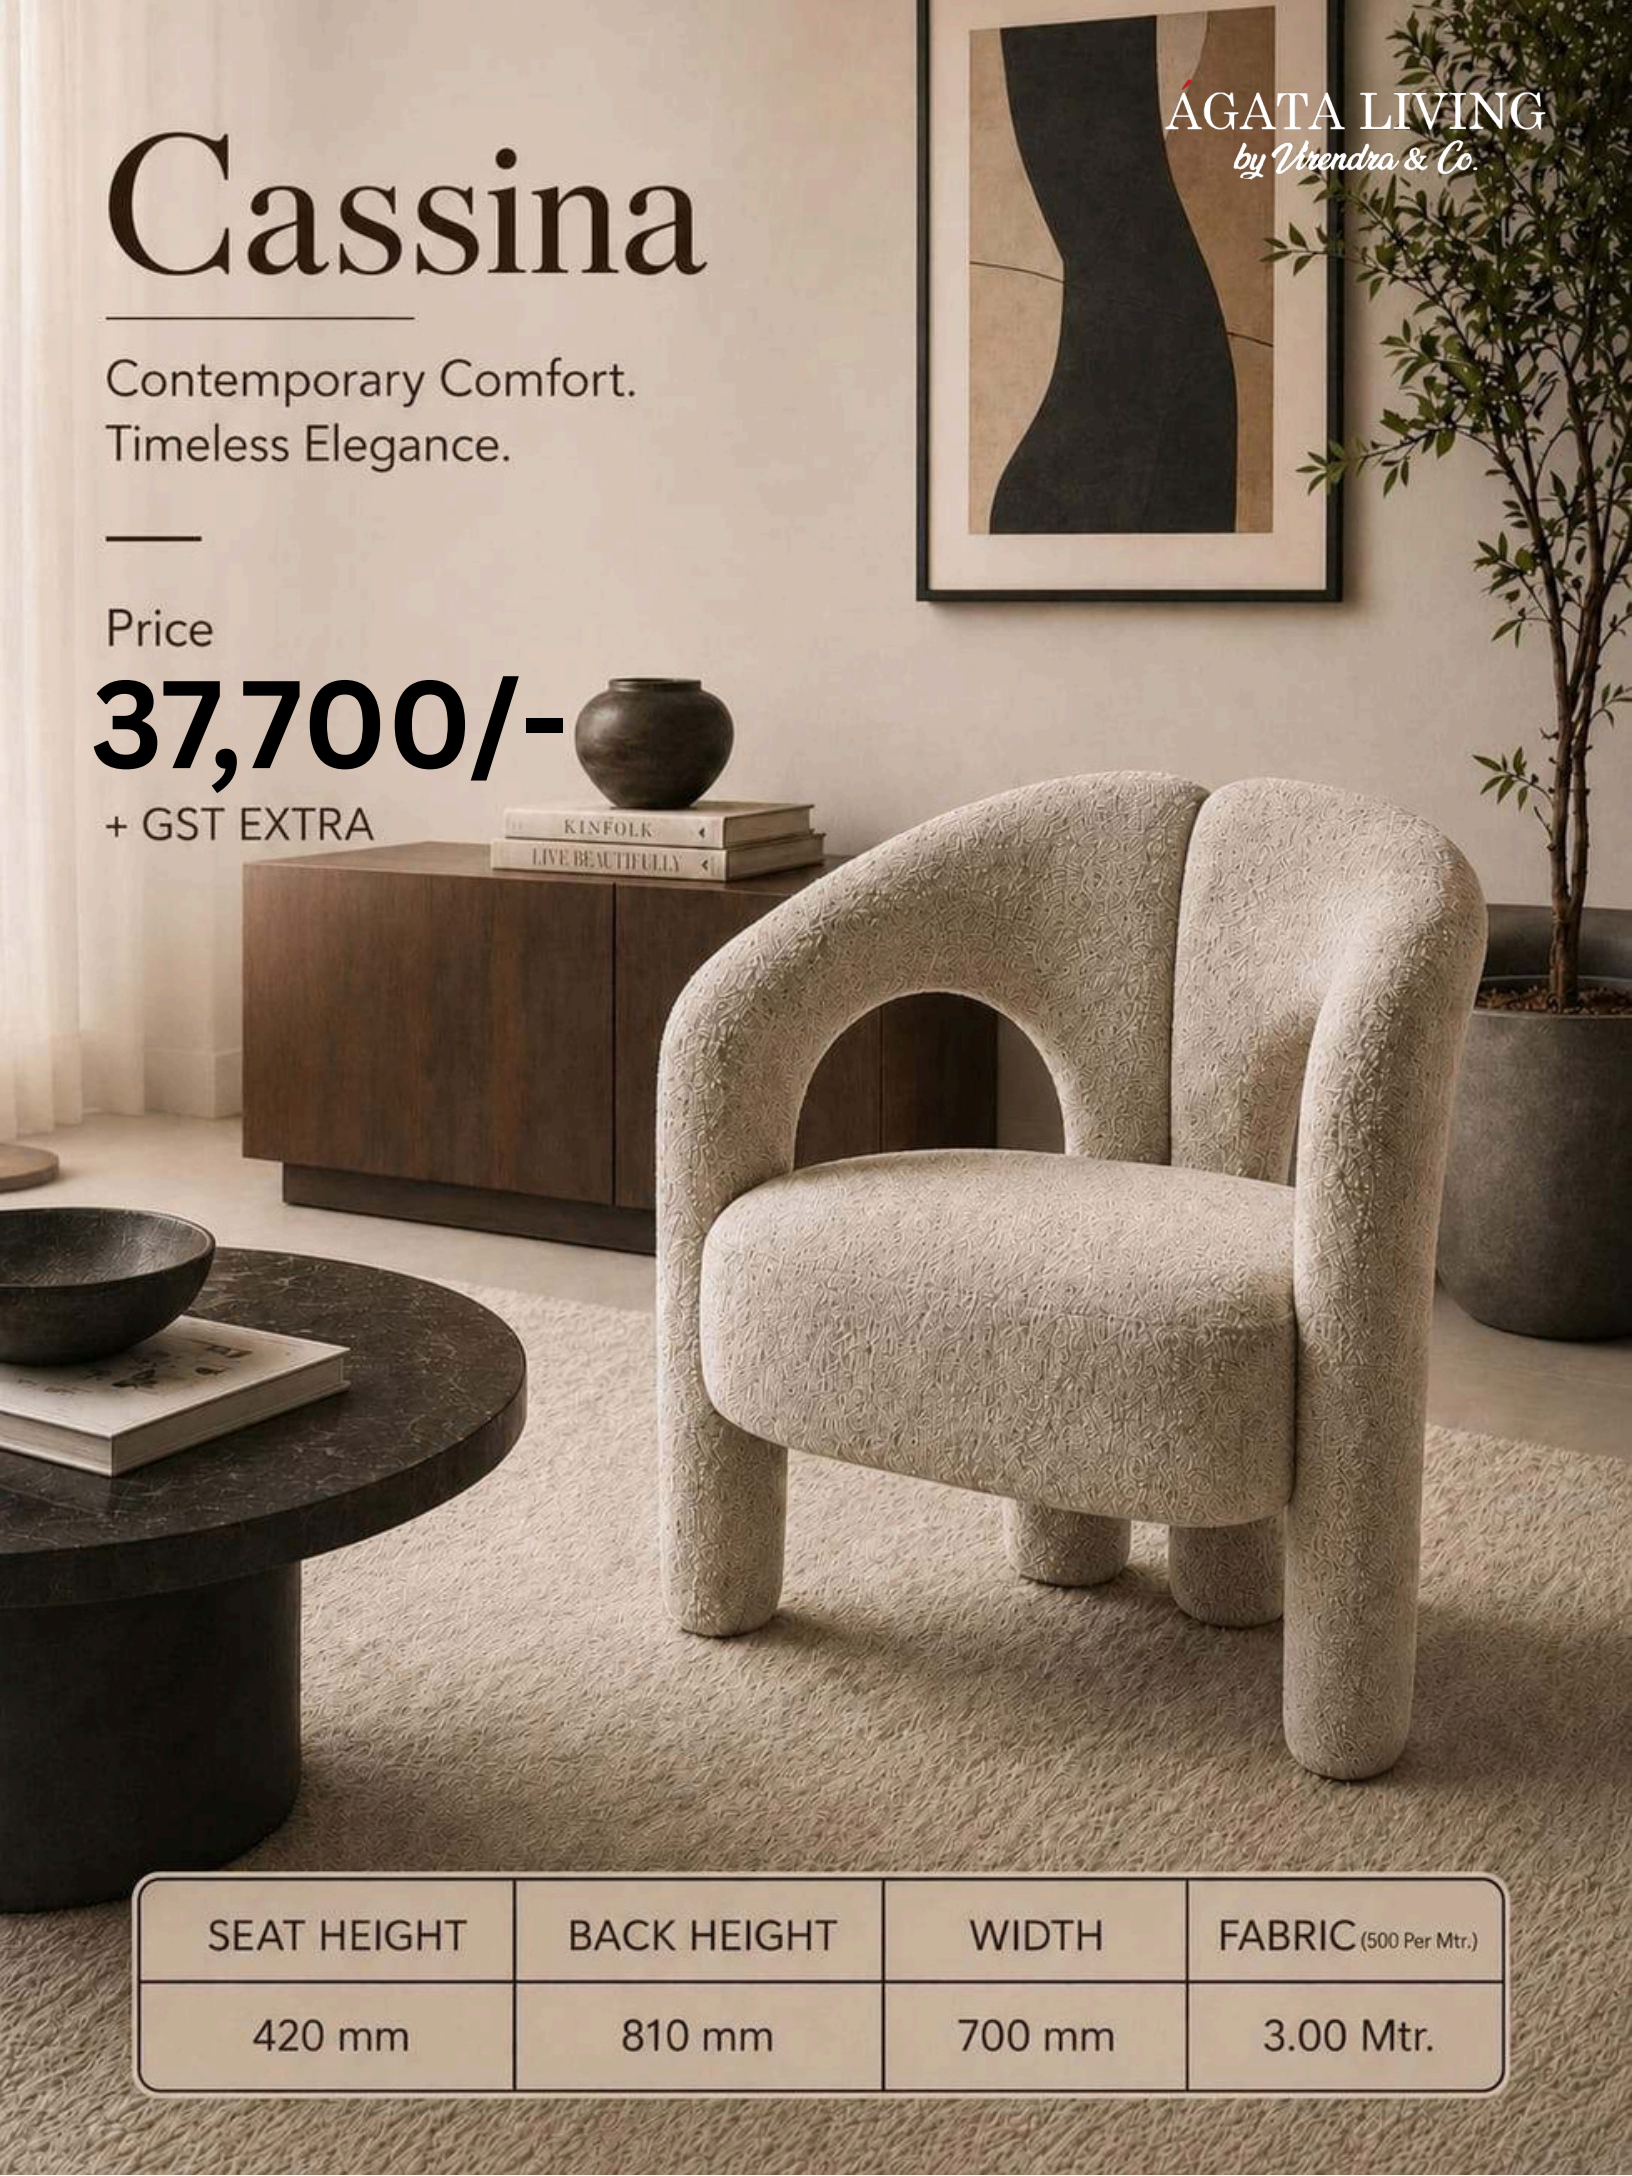

# Cassina

Contemporary Comfort.  
Timeless Elegance.

Price

**37,700/-**

+ GST EXTRA

AGATA LIVING  
*by Utrendra & Co.*

SEAT HEIGHT	BACK HEIGHT	WIDTH	FABRIC (500 Per Mtr.)
420 mm	810 mm	700 mm	3.00 Mtr.

AGATA LIVING  
by Vreindra & Co.