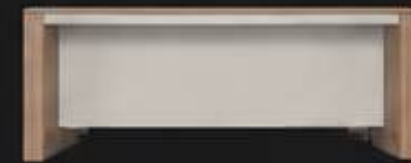

BOND - 15

High Cabinet(L&S)
1830x400xH2000

Dark Walnut

Graphite

Light Walnut

Graphite

Dark Walnut

Khaki