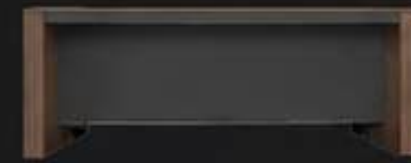

Dark Walnut

Graphite