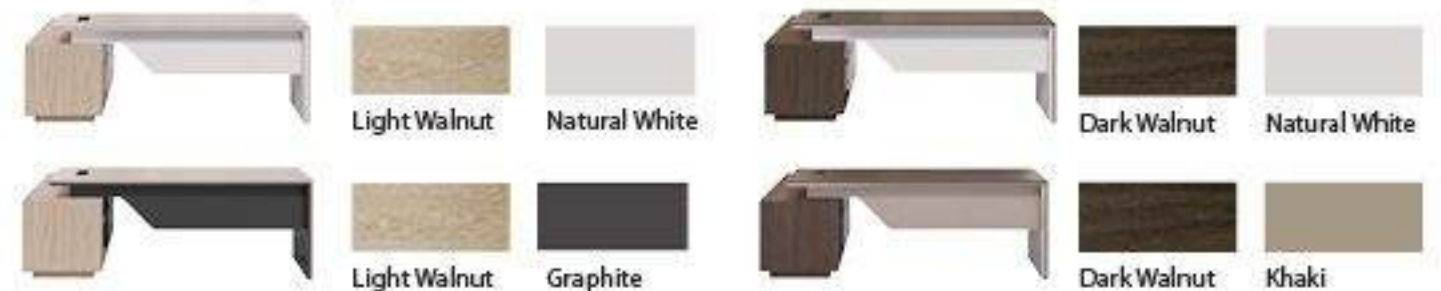

Conference Table
2400x1200xH750
3600x1500xH750
EDGE - 25

EDGE - 25

Conference Table
3600x1500xH750
4800x1800xH750

MATERIAL

Create the perfect harmony between your office space and nature

Colours may appear different in e-catalogues or printed catalogues. All images are for reference purposes only. The actual product will be supplied according to the selected colours and approved specifications.