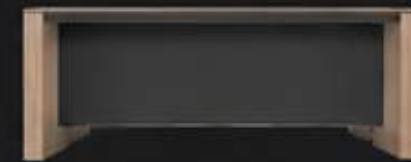

BOND - 15

High Cabinet(L&S)
1830x400xH2000

Dark Walnut

Graphite

Light Walnut

Graphite

Dark Walnut

Khaki