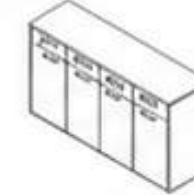

Main Desk
1600Wx800Dx750H
1800Wx800/1200Dx750H
Desk High Pedestal
420Wx600Dx650H

LOOP - 02

Main Desk
1800x800Dx750
2000x800Dx750
Side Cabinet
450Wx600Dx650

LOOP - 03

Mobile Pedestal
420x500x600

LOOP - 04

Mobile Side Pedestal
1200x500x600

LOOP - 05

Cabinet
900x400x900

LOOP - 06

Cabinet
900x400x1200

LOOP - 07

Cabinet
1800x400x900

LOOP - 08

Cabinet
800x400x1800