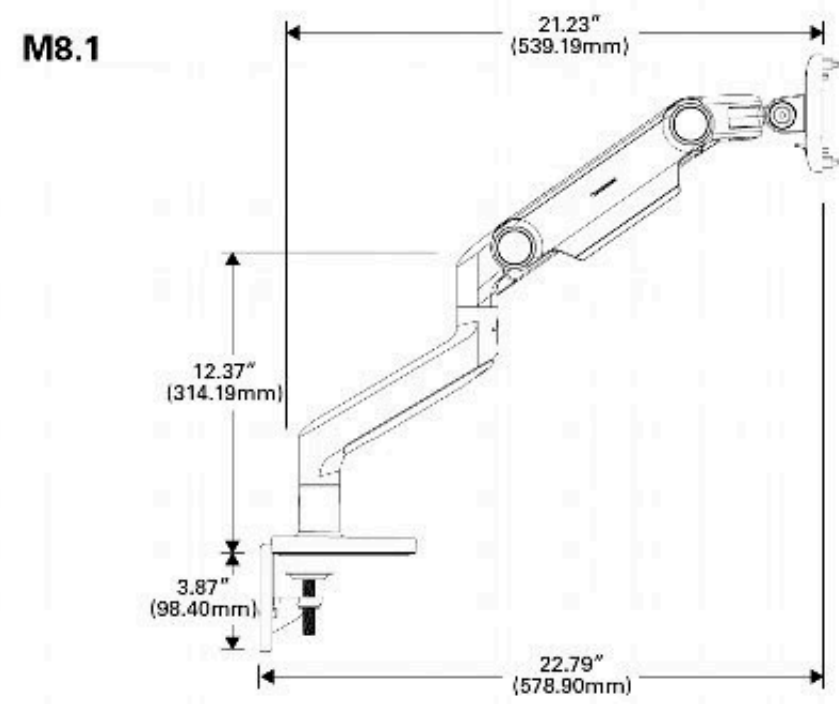

M8.1 MONITOR ARM

DETAILS