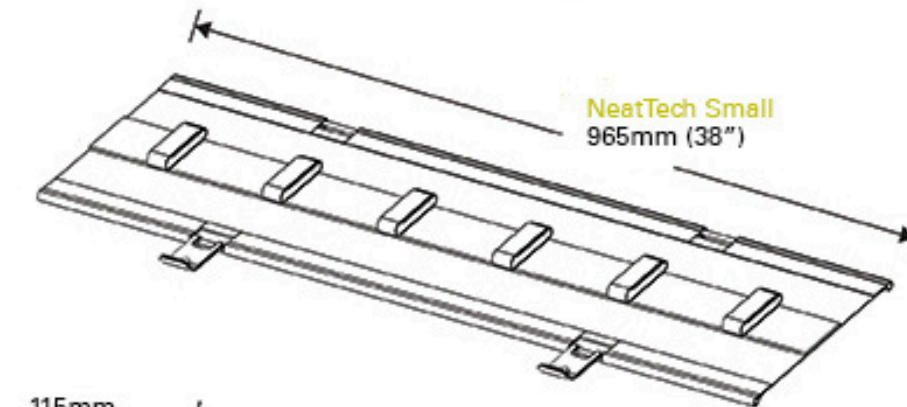

SMALL 24", GRAY

NeatLinks Large

NeatLinks Small

Ergonomic Office Tools

GREY BASKET, GREY TRIM

NEAT TECH

Sit-Stand Desks & Solutions

QUICK STAND HEAVY MOUNT