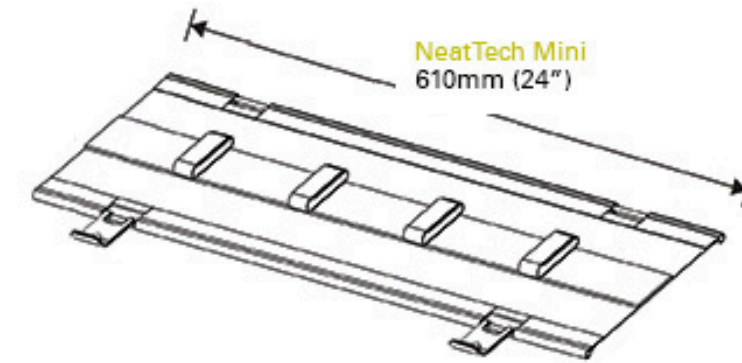

SMALL 24", GRAY

NeatLinks Large

NeatLinks Small

Ergonomic Office Tools

GREY BASKET, GREY TRIM

NEAT TECH

Sit-Stand Desks & Solutions

QUICK STAND HEAVY MOUNT