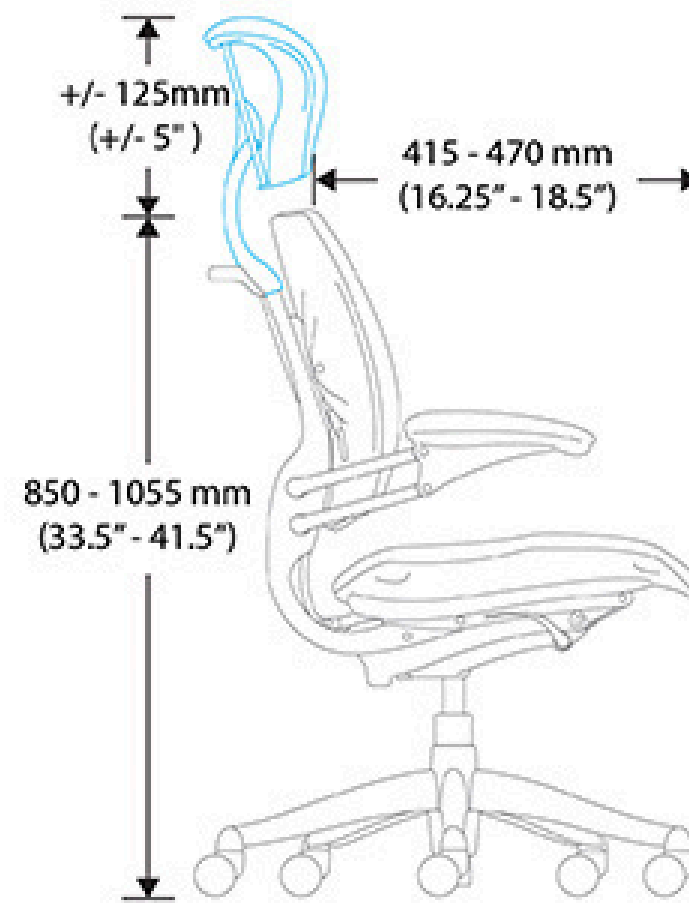

Saddle (23T)

Mineral (11V)

FREEDOM HEADREST

The Gold Standard in Office Seating

DETAILS

TECH SPECS

Chair Width: 690mm (27.25")

Base Width: 635mm (25")

Height: 510mm (20")

Weight: 17kg (38 lbs) with arms / 15.5kg (34 lbs) without arms

Seating Solutions

SADDLE/PONY

Ultimate Versatility. Ultimate Comfort

MODULAR CUSHION FOR EASY REPLACEMENT

OPTIONAL FOOT RING AND HIGH CYLINDERS FOR SPECIFIC APPLICATIONS

Ultimate Versatility. Ultimate Comfort

DETAILS

TECH SPECS

Pony Width: 405mm (16") / Saddle Width 560mm (22")

Base Size: 560mm (22")

Seat Height Range: 410 - 825 mm (16.125" – 32.5")

Recline Range: None

Chair Weight: Less than 4.8kg (10.6 lbs.)