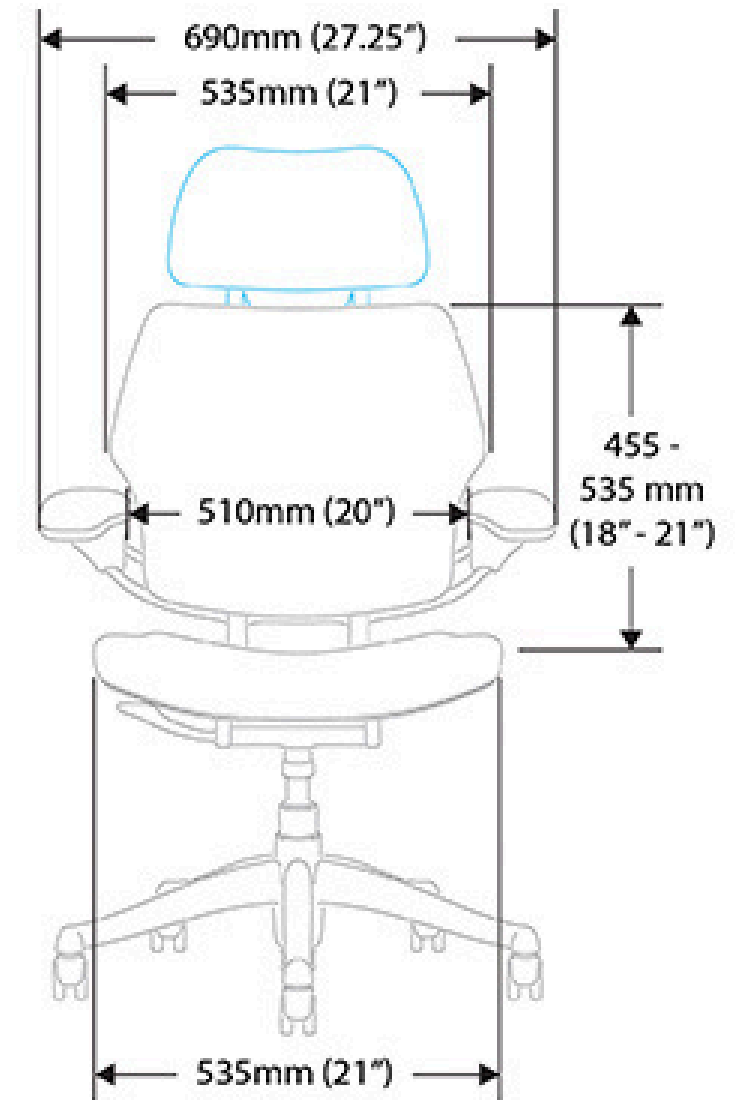

Saddle (23T)

Mineral (11V)

FREEDOM HEADREST

The Gold Standard in Office Seating

DETAILS

TECH SPECS

Chair Width: 690mm (27.25")

Base Width: 635mm (25")

Height: 510mm (20")

Weight: 17kg (38 lbs) with arms / 15.5kg (34 lbs) without arms

Seating Solutions

SADDLE/PONY

Ultimate Versatility. Ultimate Comfort

MODULAR CUSHION FOR EASY REPLACEMENT

OPTIONAL FOOT RING AND HIGH CYLINDERS FOR SPECIFIC APPLICATIONS

Ultimate Versatility. Ultimate Comfort

DETAILS

TECH SPECS

Pony Width: 405mm (16") / Saddle Width 560mm (22")

Base Size: 560mm (22")

Seat Height Range: 410 - 825 mm (16.125" – 32.5")

Recline Range: None

Chair Weight: Less than 4.8kg (10.6 lbs.)