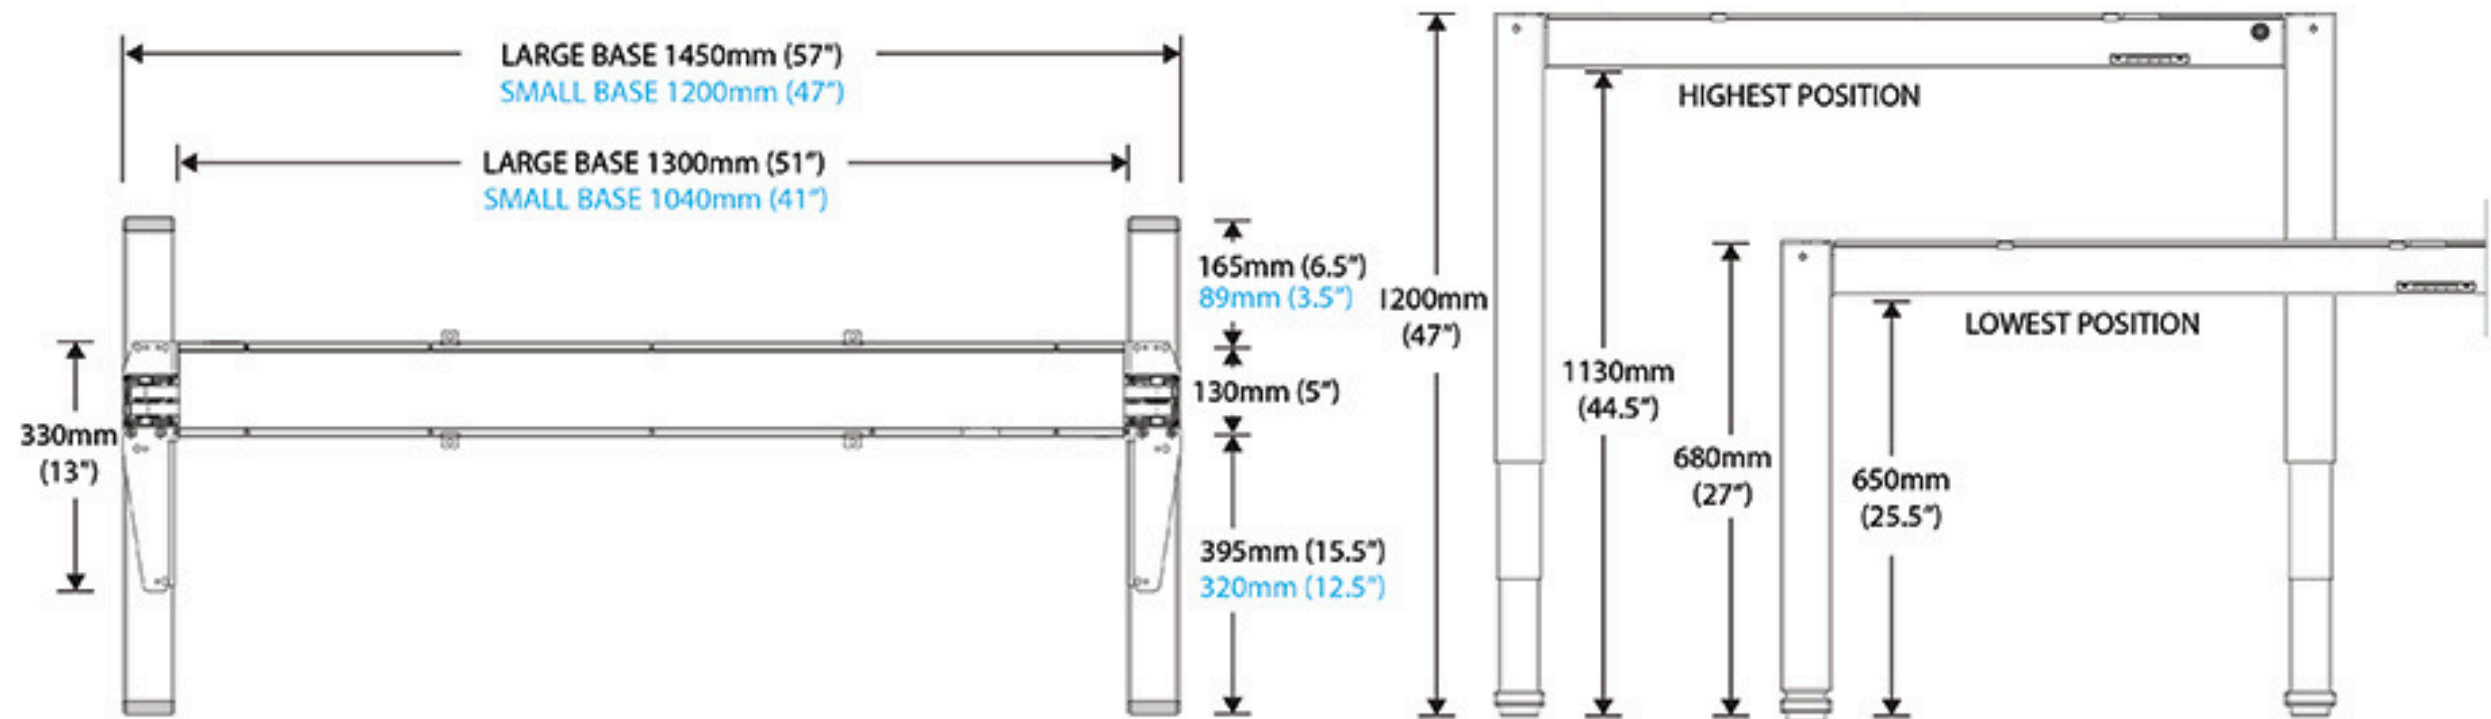

Sit-Stand Desks & Solutions

SINGLE MONITOR

DUAL MONITOR

QUICKSTAND ECO

TECH SPECS

H 711mm (28") (in resting position) x W 711mm (28") x D 724mm (28.5")

Work Surface:

W 710mm (28") x D 483mm (19")

Vertical monitor adjustment - 127mm (5")
 Total height range - 472mm (18.6")

LAPTOP

Sit-Stand Desks & Solutions

FLOAT TABLE

The key to remaining healthy while at work is to alternate between standing and sitting positions. Float makes standing almost effortless and instant. By eliminating awkward cranks and noisy, slow motors, Float removes obstacles that typically discourage the use of height-adjustable desks. Operating Float is as easy as standing up.

Sit-Stand Desks & Solutions

FLOAT TABLE

TECH SPECS

Unit Height: 680 - 1200 mm (27" – 47")
 Unit Width: 1200mm (47") (Small Base) 1450mm (57") (Large Base)
 Unit Depth: 21.9" (Small Base) 29.1" (Large Base)
 Height Adjustment: 508mm (20")
 Max Weight Capacity: 75kg (165 lbs.)
 Table Top Width Range: 1200 - 1800 mm (47" – 72")
 Table Top Depth Range: 600 - 800 mm (24" – 30")