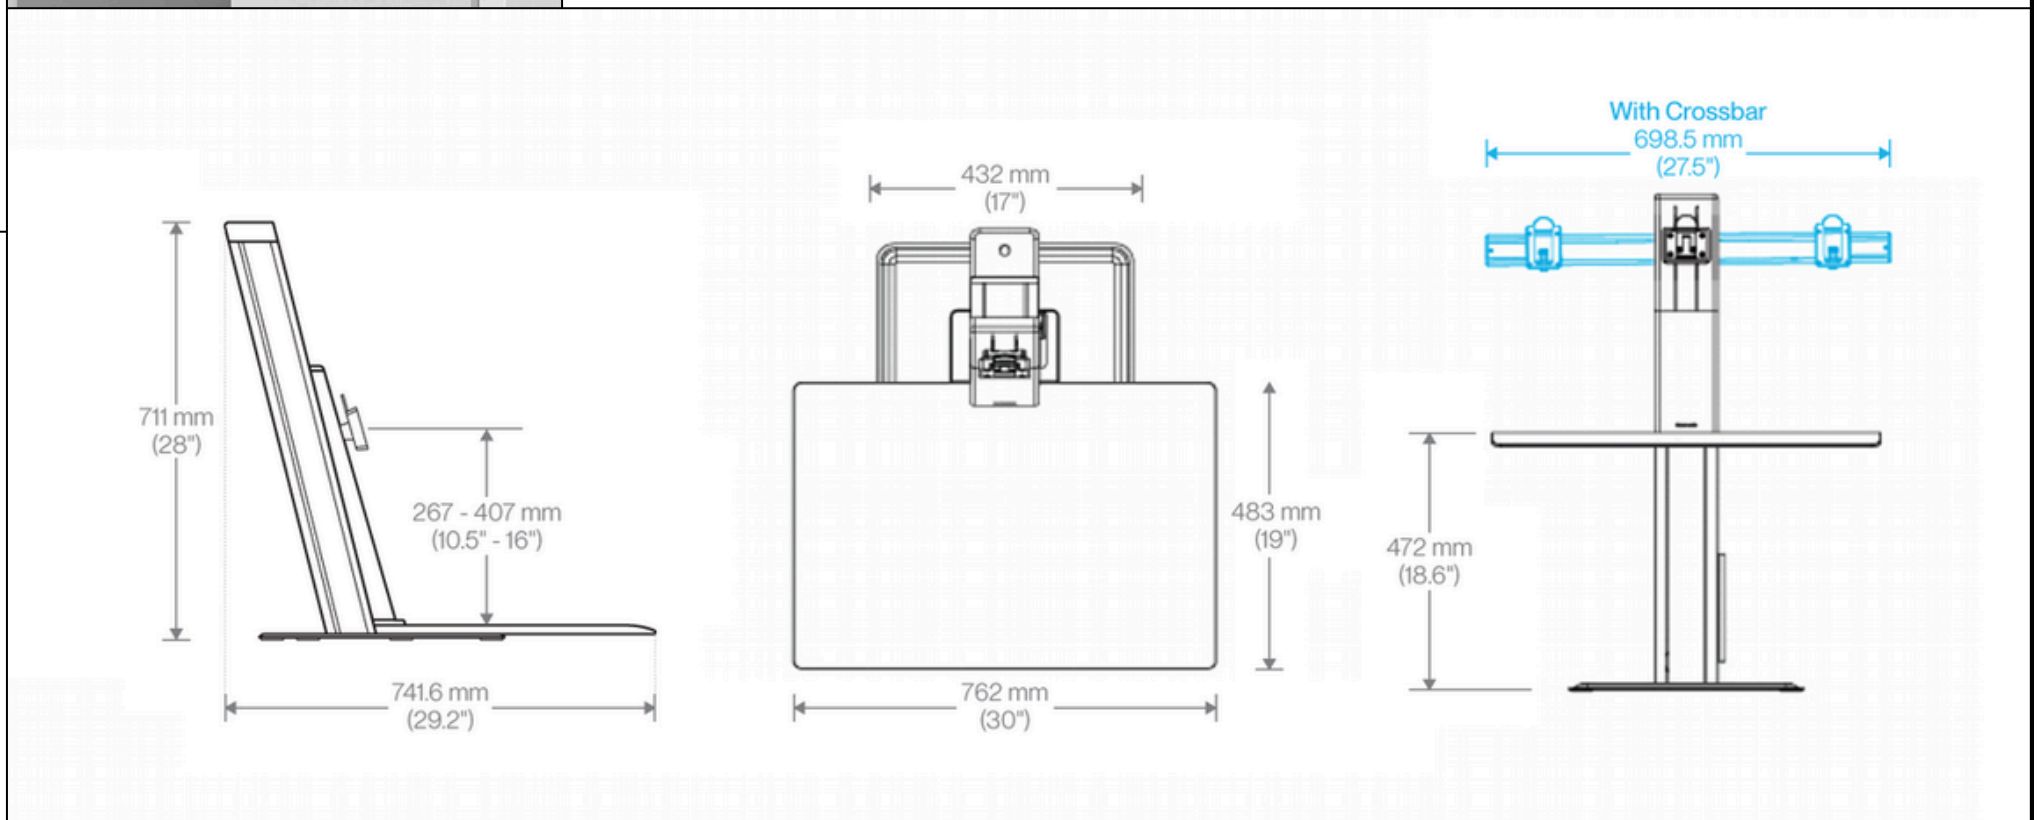

Sit-Stand Desks & Solutions

SINGLE MONITOR

DUAL MONITOR

QUICKSTAND ECO

TECH SPECS

H 711mm (28") (in resting position) x W 711mm (28") x D 724mm (28.5")

Work Surface:

W 710mm (28") x D 483mm (19")

Vertical monitor adjustment - 127mm (5")
 Total height range - 472mm (18.6")

LAPTOP

Sit-Stand Desks & Solutions

FLOAT TABLE

The key to remaining healthy while at work is to alternate between standing and sitting positions. Float makes standing almost effortless and instant. By eliminating awkward cranks and noisy, slow motors, Float removes obstacles that typically discourage the use of height-adjustable desks. Operating Float is as easy as standing up.

Sit-Stand Desks & Solutions

FLOAT TABLE

TECH SPECS

Unit Height: 680 - 1200 mm (27" – 47")
 Unit Width: 1200mm (47") (Small Base) 1450mm (57") (Large Base)
 Unit Depth: 21.9" (Small Base) 29.1" (Large Base)
 Height Adjustment: 508mm (20")
 Max Weight Capacity: 75kg (165 lbs.)
 Table Top Width Range: 1200 - 1800 mm (47" – 72")
 Table Top Depth Range: 600 - 800 mm (24" – 30")