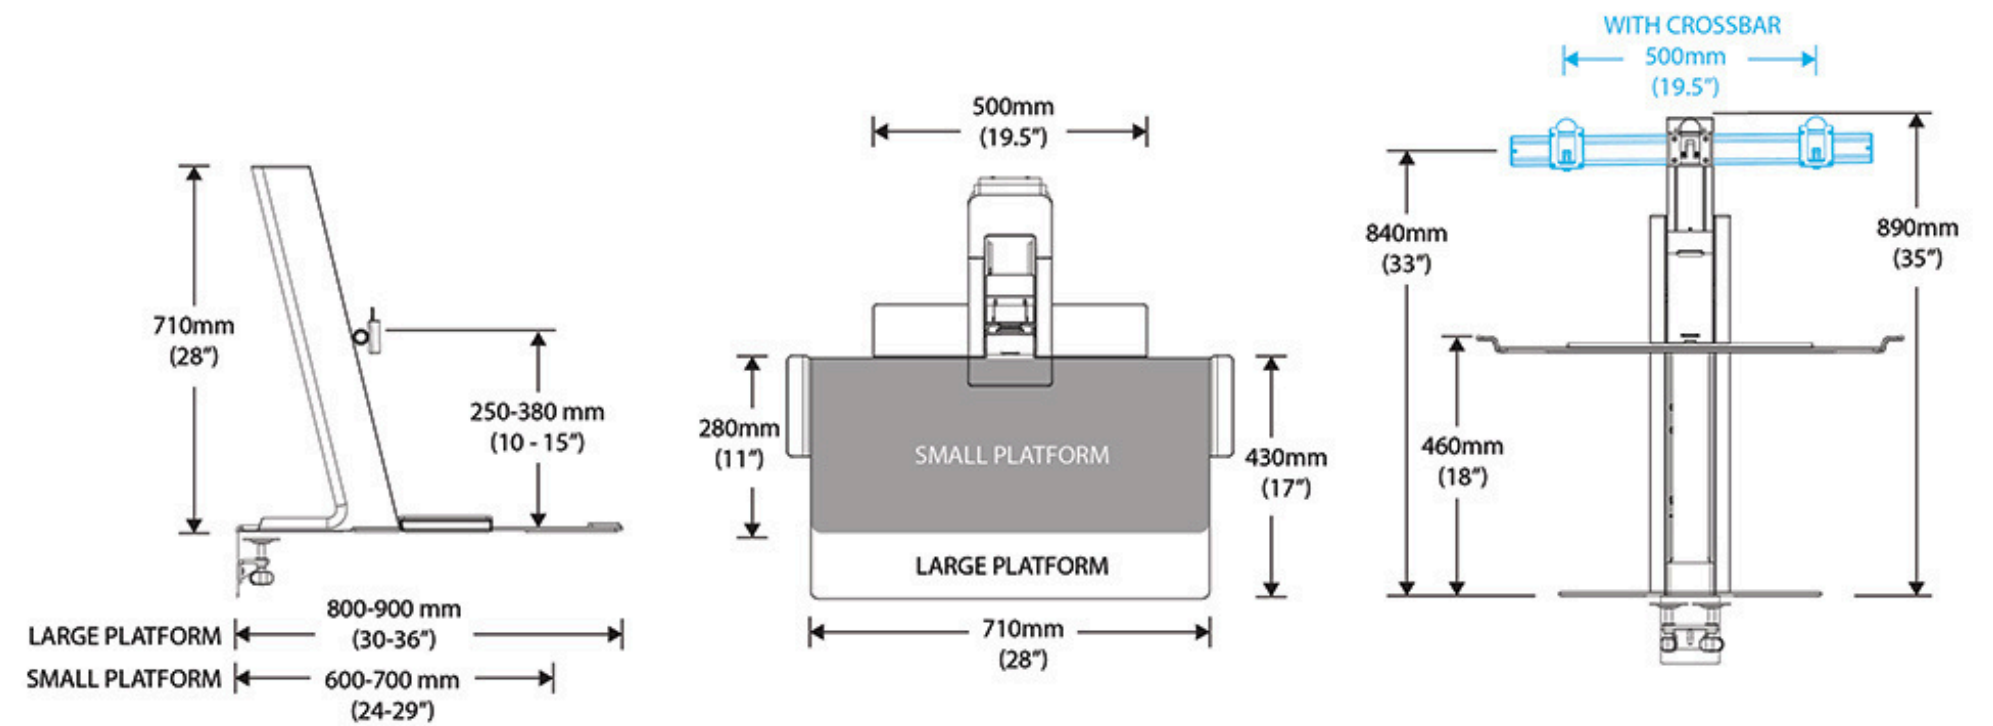

Sit-Stand Desks & Solutions

LARGE PLATFORM - SINGLE

ARGE PLATFORM - DUAL WIDE CROSSBAR

QUICK STAND HEAVY MOUNT

TECH SPECS

- Unit Height – 710mm (28")
- Unit Width – 710mm (28")
- Unit Depth – 700mm (29") (Small Platform) 900mm (36") (Large Platform)
- Monitor Height Adjustment – 127mm (5")
- Platform Height Adjustment – 460mm (18")
- Max Monitor Width – 610mm (24")
- Max Total Monitor(s) Weight – 11.3kg (25 lbs.)

Sit-Stand Desks & Solutions

SINGLE MONITOR

DUAL MONITOR

QUICKSTAND ECO

TECH SPECS

H 711mm (28") (in resting position) x W 711mm (28") x D 724mm (28.5")

Work Surface:

W 710mm (28") x D 483mm (19")