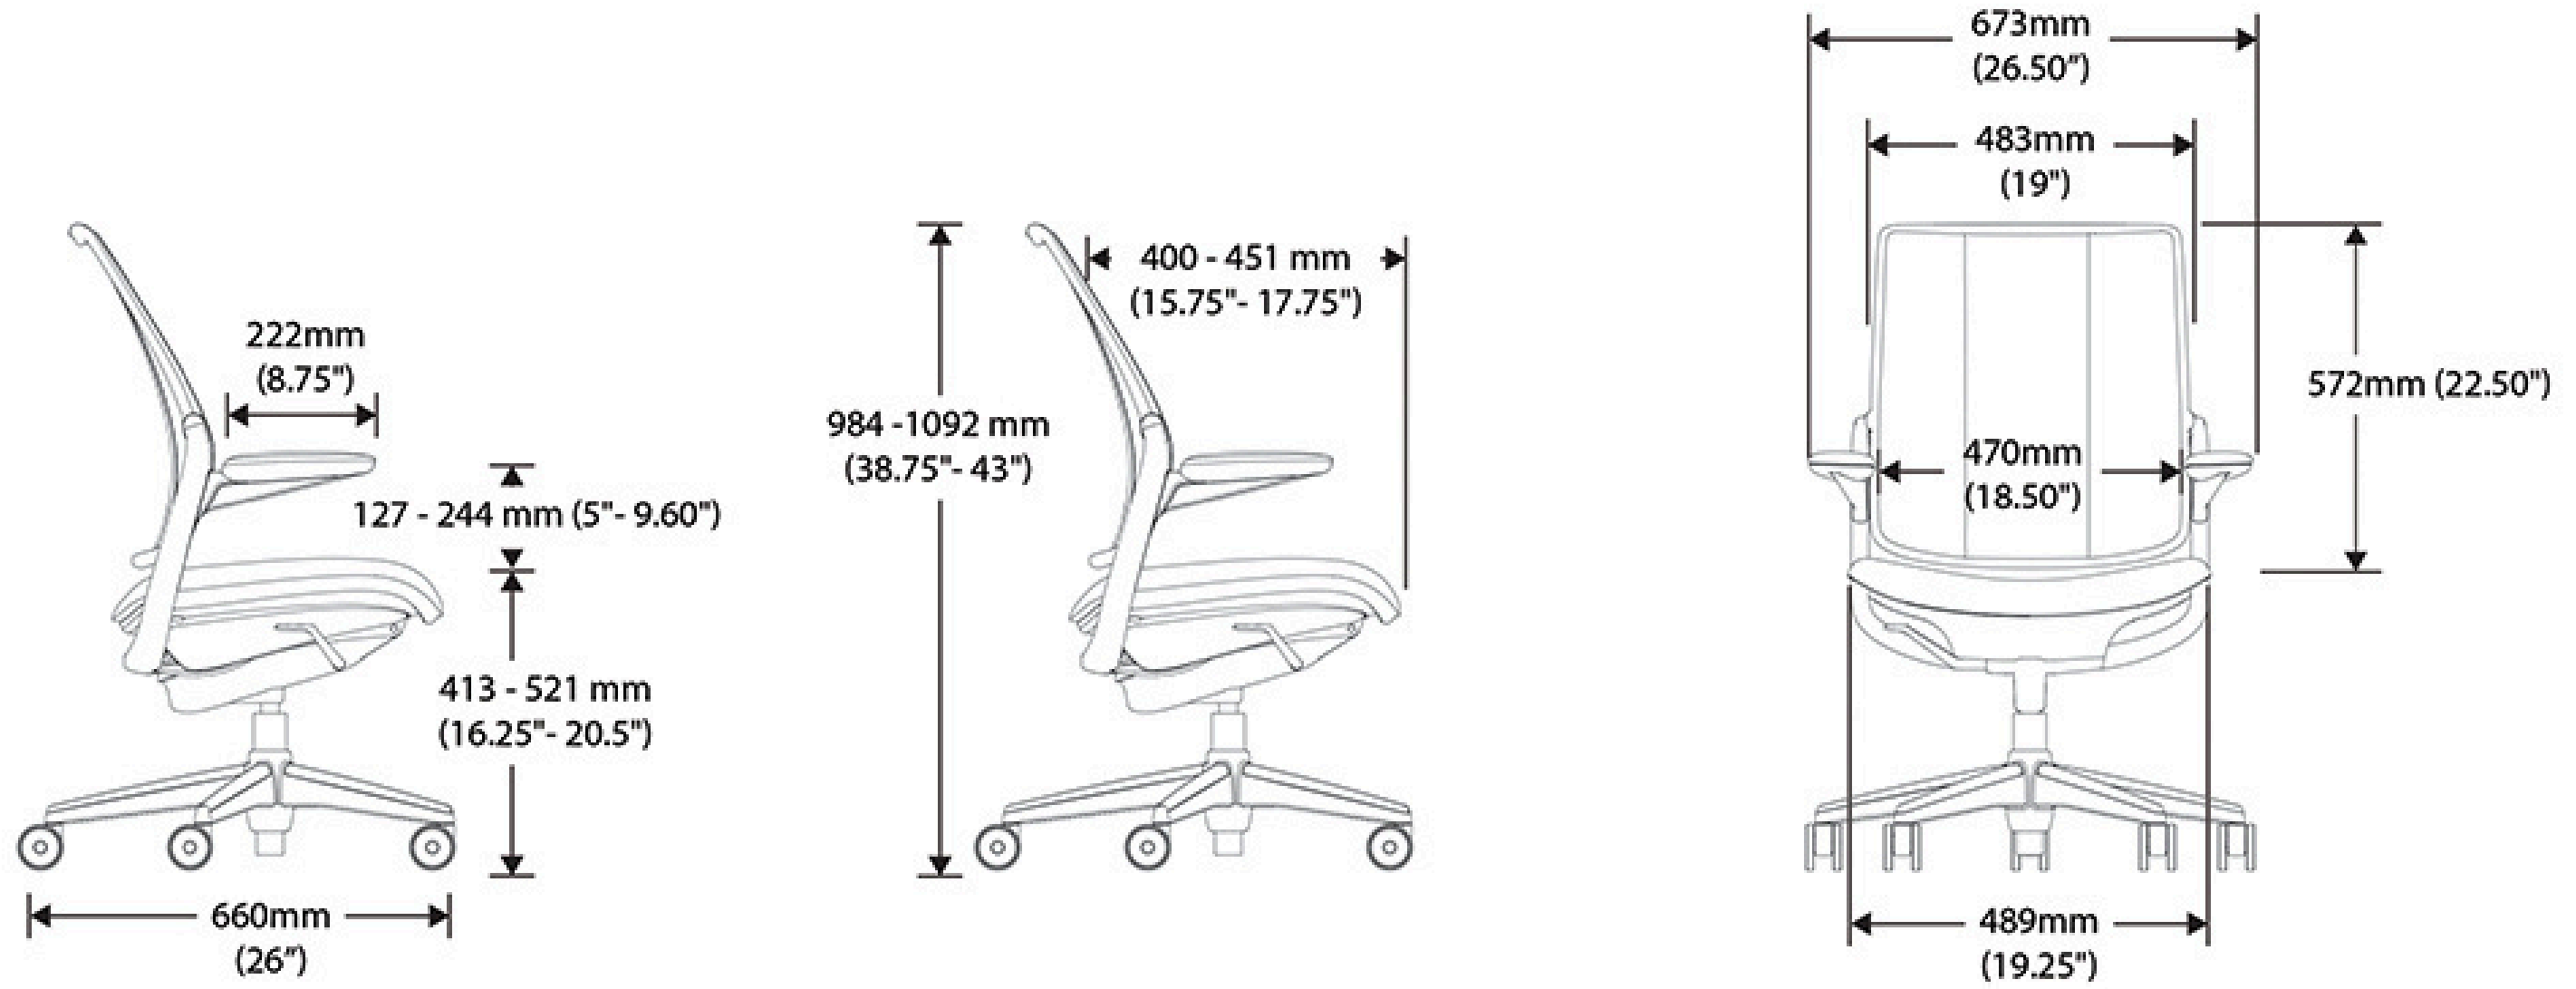

Ultimate Versatility. Ultimate Comfort

DETAILS

TECH SPECS

Pony Width: 405mm (16") / Saddle Width 560mm (22")

Base Size: 560mm (22")

Seat Height Range: 410 - 825 mm (16.125" – 32.5")

Recline Range: None

Chair Weight: Less than 4.8kg (10.6 lbs.)

Victory (32)

Seating Solutions

DIFFRIENT SMART

Tri-panel backrest fits like a perfectly tailored shirt to provide exceptional lumbar support.

DETAILS

TECH SPECS

Chair Width: 673mm (26.5") Arms / 533mm (21") Armless
Base Size: 660mm (26")
Seat Height Range: 413 - 579 mm (16.5" - 22.8")
Recline Range: 18° recline + 8° backrest tilt
Chair Weight: 15kg (34 lbs) arms / 14kg (31 lbs) armless
Stackable: No