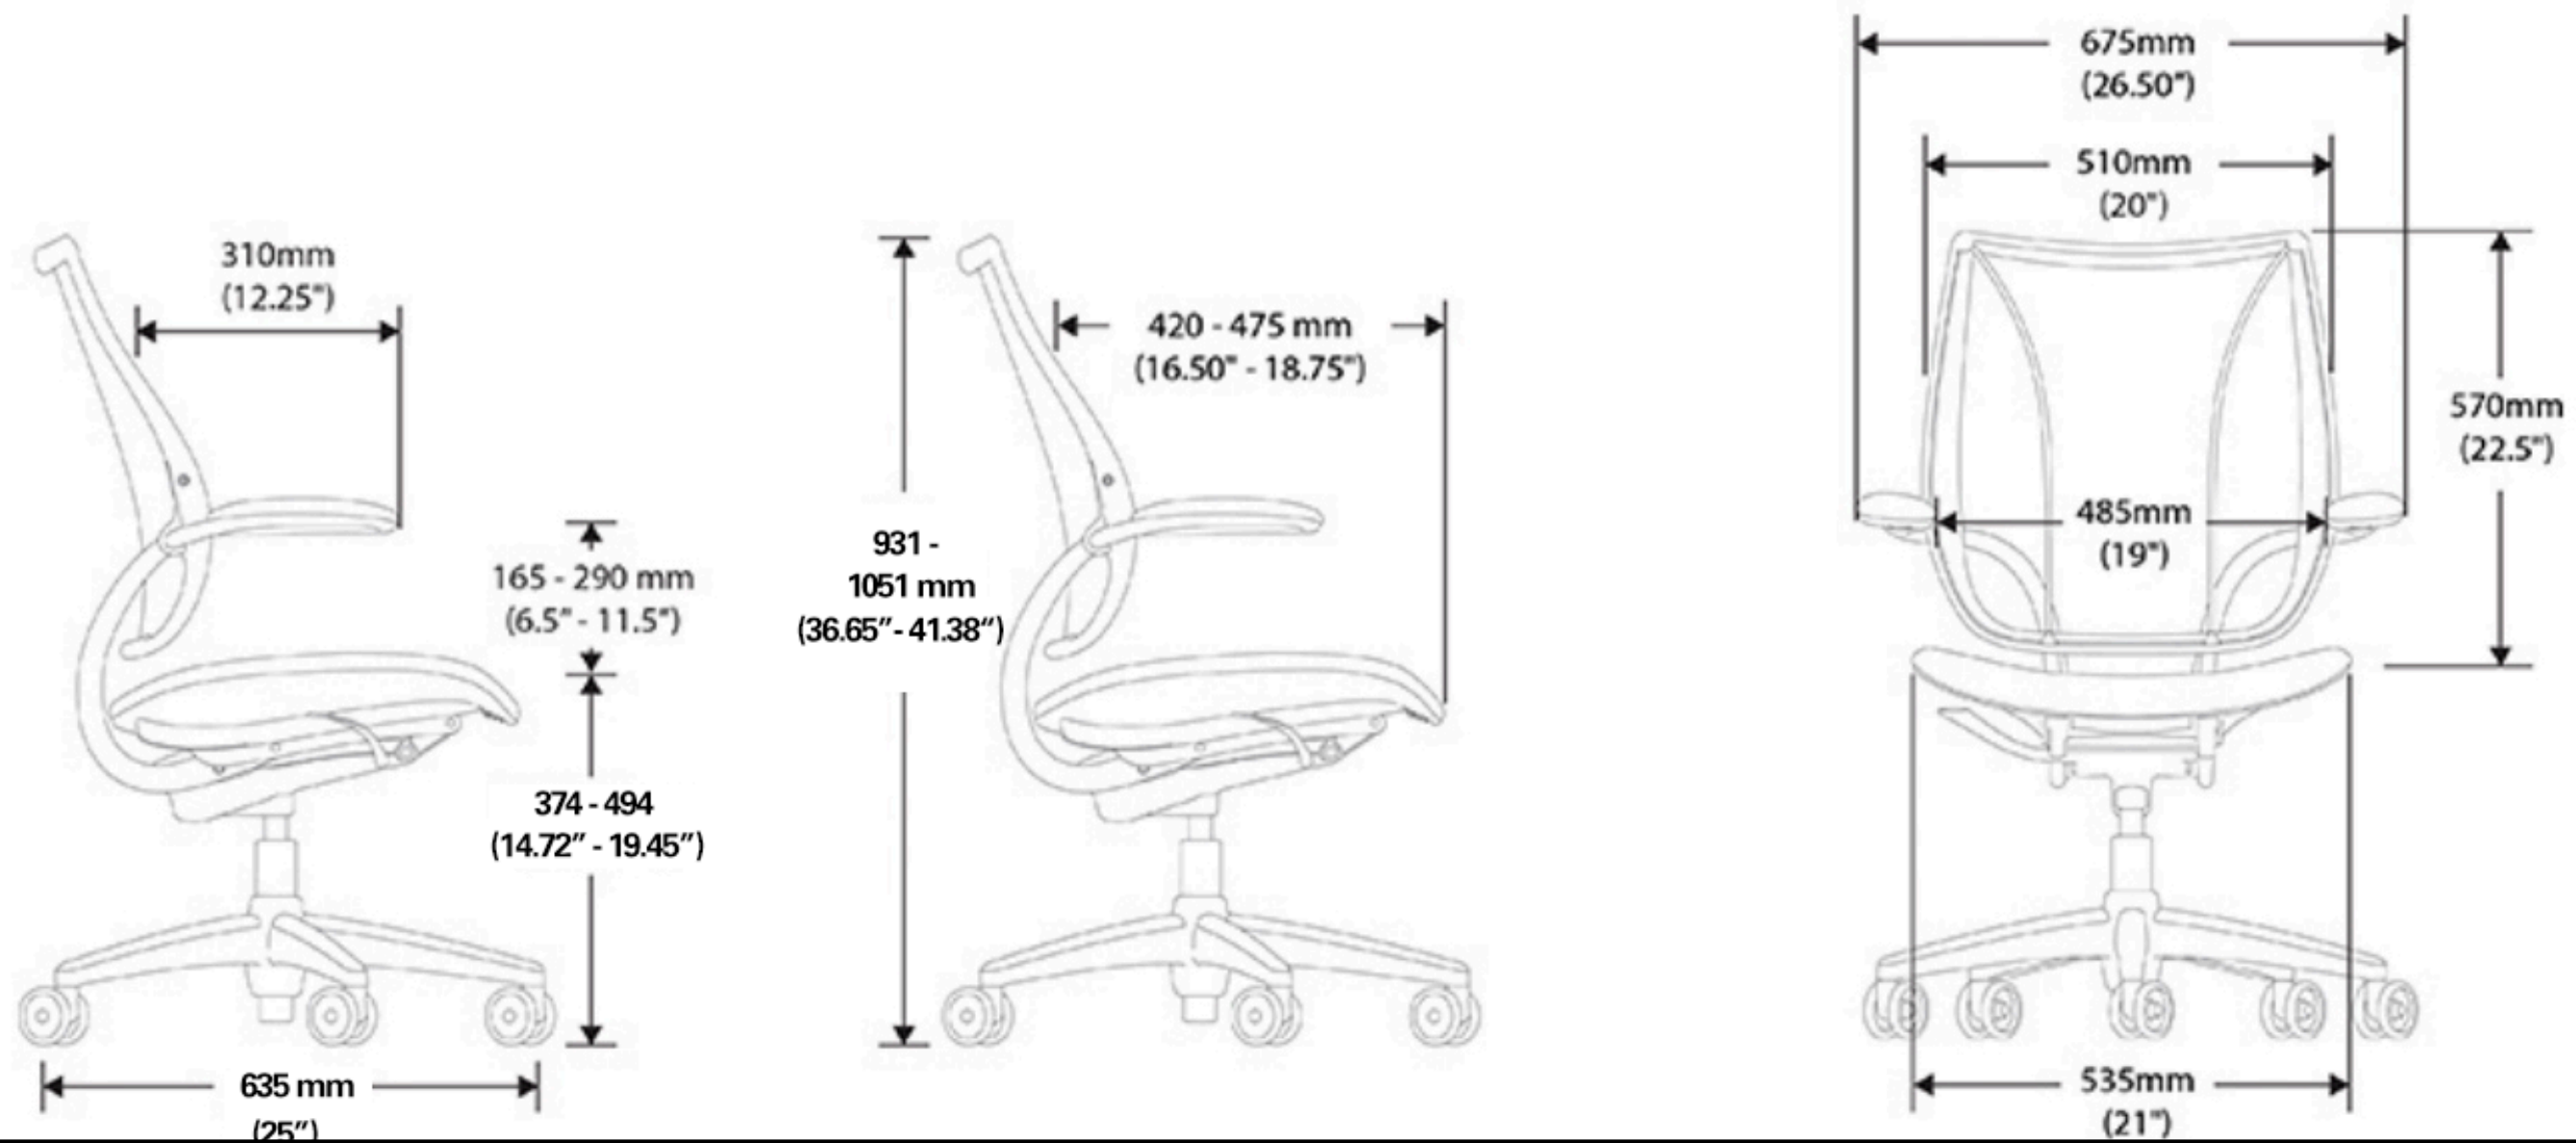

Seating Solutions

LIBERTY

Patented, form-sensing mesh backrest provides customized support for each unique sitter

DETAILS

TECH SPECS

Chair Width: 675mm (26.5") Arms / 535mm (21") Armless

Base Size: 635mm (25")

Seat Height Range: 374 - 494 mm (14.72" - 19.45")

Recline Range 17° backrest tilt + 7° backrest tilt

Chair Weight: (18 lbs) arms / (17 lbs) armless

Stackable: No