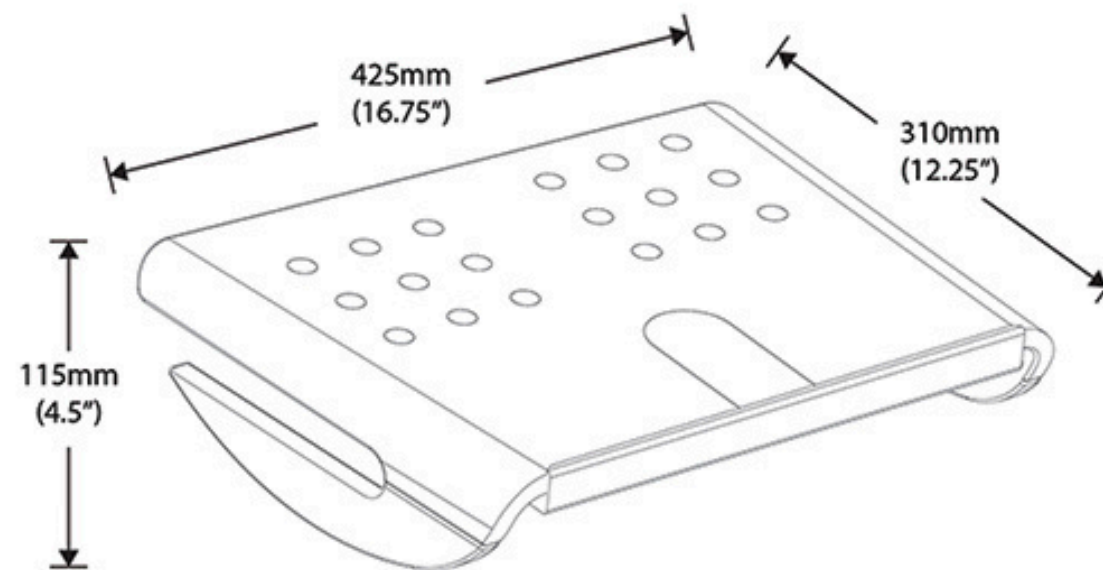

Ergonomic Office Tools

NOTEBOOK MANAGER

ELEVATES NOTEBOOK DISPLAY TO A HEALTHY AND COMFORTABLE LEVEL

ONE-TOUCH SWIVEL BASE ENCOURAGES COLLABORATION

HEAT VENTILATION

CONVENIENT CABLE MANAGEMENT

TECH SPECS

Length: 345mm (13.5")

Width: 275mm (10.9")

Height: 255mm (10.1")

Weight: 3.8kg (8.4 lbs.)

NOTE BOOK MANAGER L6

Ergonomic Office Tools

FOOT REST

**CURVED LEG DESIGN ENCOURAGES
ROCKING MOTION**

**PROVIDES SUPPORT FOR LOWER
BACK**

**RUBBER, NON-SKID GRIPS KEEP FEET
IN PLACE AND PROTECT HARD
FLOORING**

TECH SPECS

Product Weight: 2.7kg (6 lbs.)

FOOT REST - FM500 - BLACK

Ergonomic Office Tools

NEATLINKS

LARGE 17", GRAY

SMALL 17", GRAY