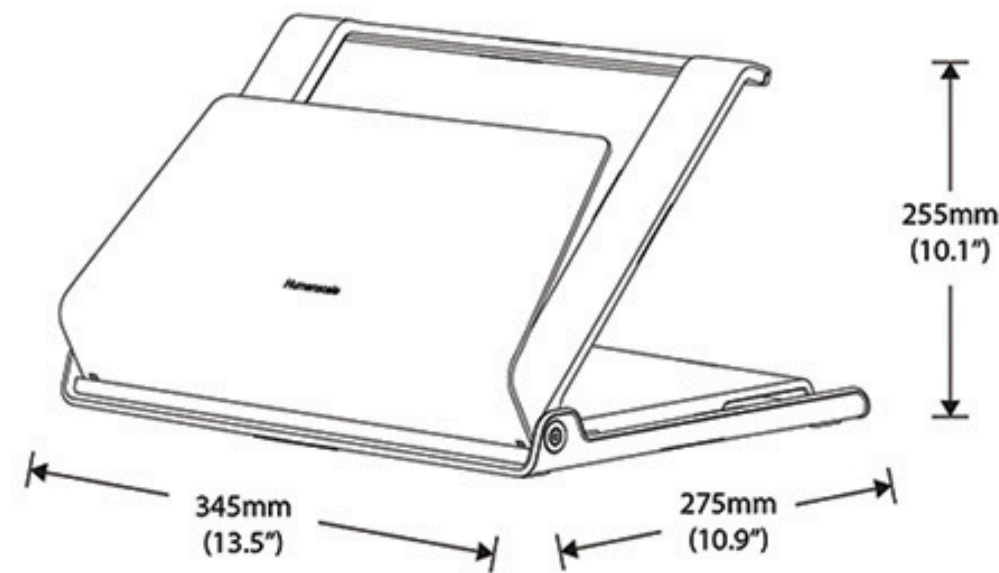

Ergonomic Office Tools

	Thin Client Holder	CPU 200	CPU 600
Accommodates	Thin Clients 25mm (1") – 50mm (2") Thick	CPU Towers 25mm (1") - 127mm (5") Wide, 152mm (6") - 305mm (12") Height	CPU Towers 89mm (3.5") - 228mm (9") Wide 305mm (12") - 500mm (20") Tall
Weight Capacity	Up to 2.27 kg (5 lbs.)	Up to 6.8 kg (15 lbs.)	Up to 22.6 kg (50 lbs.)
Mounting Orientation	Horizontal	Vertical	Vertical
Swivel Capability	None	360°	360°
Finish	Black	Black/ Brushed Aluminium or White/ Brushed Aluminium	Black/ Brushed Aluminium or White/ Brushed Aluminium
Materials	Steel, ABS, POM, 20% Glass Filled Nylon, Silicone	Aluminium and cold-rolled, powder-coated steel	Aluminium and cold-rolled, powder-coated steel and plastic
Warranty	15 Years	15 Years	15 Years

Ergonomic Office Tools

NOTEBOOK MANAGER

ELEVATES NOTEBOOK DISPLAY TO A HEALTHY AND COMFORTABLE LEVEL

ONE-TOUCH SWIVEL BASE ENCOURAGES COLLABORATION

HEAT VENTILATION

CONVENIENT CABLE MANAGEMENT

TECH SPECS

Length: 345mm (13.5")

Width: 275mm (10.9")

Height: 255mm (10.1")

Weight: 3.8kg (8.4 lbs.)

NOTE BOOK MANAGER L6

Ergonomic Office Tools

FOOT REST

**CURVED LEG DESIGN ENCOURAGES
ROCKING MOTION**

**PROVIDES SUPPORT FOR LOWER
BACK**