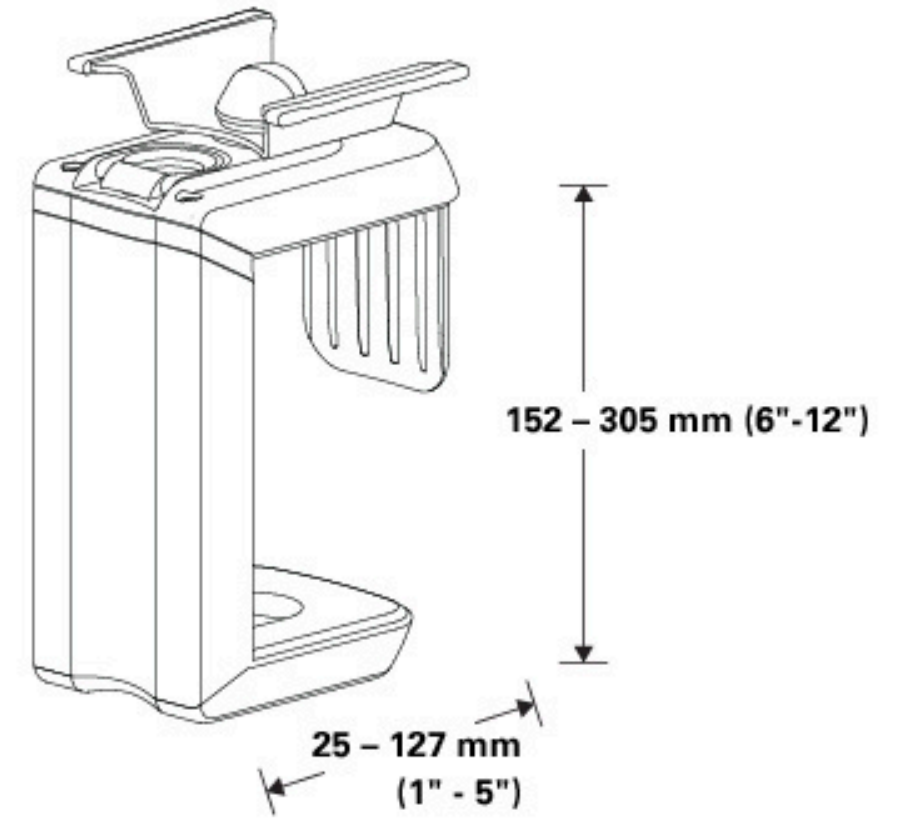

**ROTATES A FULL 360° FOR COMPLETE
ACCESS TO CABLES AND PORTS**

With tool-free installation and a sleek silhouette, the CPU600 offers convenient access to ports and drives. Designed to allow for quick hardware upgrades and repairs, it evolves with the user's technology for easy maintenance and use. This flexible workspace solution fits computers that are 90mm (3.5") to 230mm (9") wide and 306mm (12") to 510mm (20") tall.

Ergonomic Office Tools

CPU600

CPU200

CPU HOLDER

Ergonomic Office Tools

THIN CLIENT HOLDER - UNDER DESK

THIN CLIENT HOLDER - CROSS BEAM

THIN CLIENT HOLDER

Thin Client Holder is designed to provide convenient access by easily mounting underneath the worksurface. A simple solution that accommodates most thin clients 2.5cm (1") – 5cm (2") and up to 2.27 kg (5 lbs.).

Ergonomic Office Tools

	Thin Client Holder	CPU 200	CPU 600
Accommodates	Thin Clients 25mm (1") – 50mm (2") Thick	CPU Towers 25mm (1") - 127mm (5") Wide, 152mm (6") - 305mm (12") Height	CPU Towers 89mm (3.5") - 228mm (9") Wide 305mm (12") - 500mm (20") Tall
Weight Capacity	Up to 2.27 kg (5 lbs.)	Up to 6.8 kg (15 lbs.)	Up to 22.6 kg (50 lbs.)
Mounting Orientation	Horizontal	Vertical	Vertical
Swivel Capability	None	360°	360°
Finish	Black	Black/ Brushed Aluminium or White/ Brushed Aluminium	Black/ Brushed Aluminium or White/ Brushed Aluminium
Materials	Steel, ABS, POM, 20% Glass Filled Nylon, Silicone	Aluminium and cold-rolled, powder-coated steel	Aluminium and cold-rolled, powder-coated steel and plastic
Warranty	15 Years	15 Years	15 Years