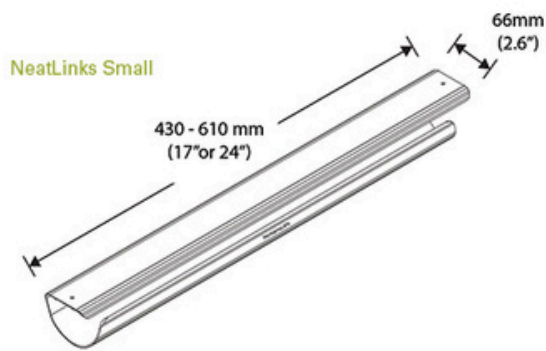

Ergonomic Office Tools

NOTEBOOK MANAGER

ELEVATES NOTEBOOK DISPLAY TO A HEALTHY AND COMFORTABLE LEVEL

ONE-TOUCH SWIVEL BASE ENCOURAGES COLLABORATION

HEAT VENTILATION

CONVENIENT CABLE MANAGEMENT

TECH SPECS

Length: 345mm (13.5")

Width: 275mm (10.9")

Height: 255mm (10.1")

Weight: 3.8kg (8.4 lbs.)

NOTE BOOK MANAGER L6

Ergonomic Office Tools

FOOT REST

**CURVED LEG DESIGN ENCOURAGES
ROCKING MOTION**

**PROVIDES SUPPORT FOR LOWER
BACK**

**RUBBER, NON-SKID GRIPS KEEP FEET
IN PLACE AND PROTECT HARD
FLOORING**

TECH SPECS

Product Weight: 2.7kg (6 lbs.)

FOOT REST - FM500 - BLACK

Ergonomic Office Tools

NEATLINKS

LARGE 17", GRAY

SMALL 17", GRAY

SMALL 24", GRAY

NeatLinks Large

NeatLinks Small

Ergonomic Office Tools

GREY BASKET, GREY TRIM

NEAT TECH

Sit-Stand Desks & Solutions

QUICK STAND HEAVY MOUNT