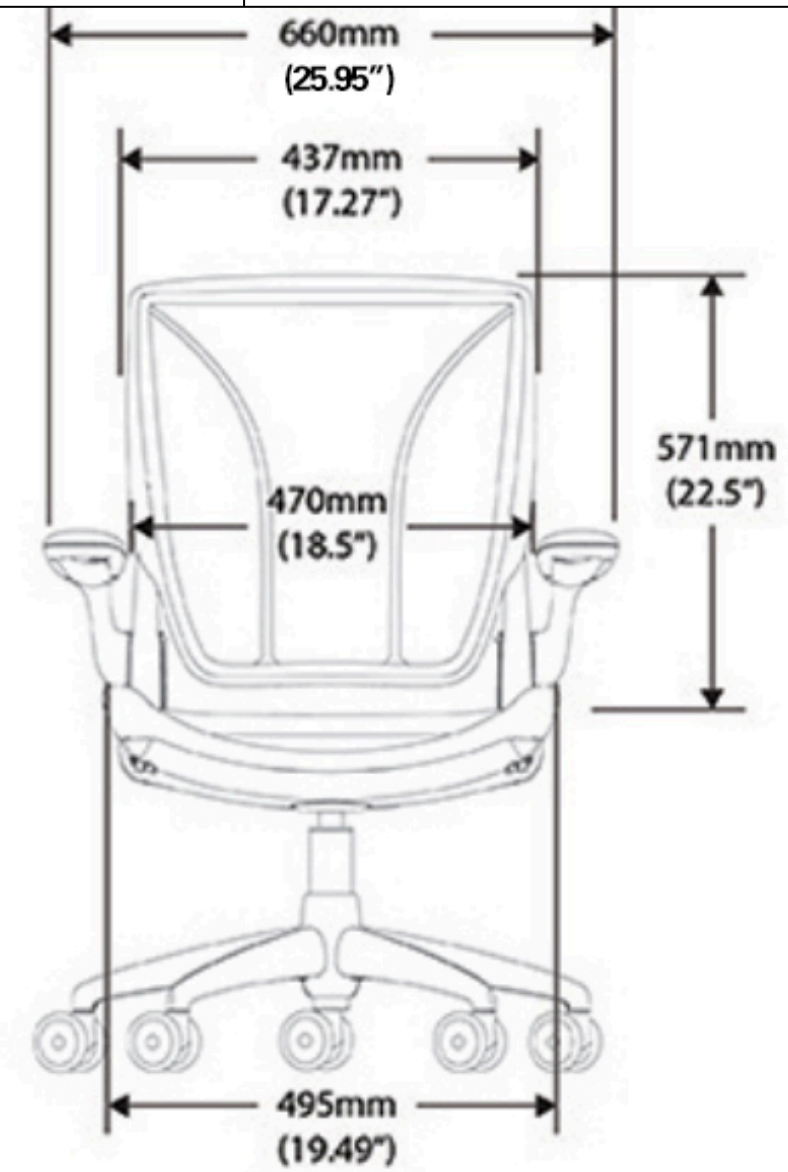

Ultimate Versatility. Ultimate Comfort

DETAILS

TECH SPECS

Pony Width: 405mm (16") / Saddle Width 560mm (22")

Base Size: 560mm (22")

Seat Height Range: 410 - 825 mm (16.125" – 32.5")

Recline Range: None

Chair Weight: Less than 4.8kg (10.6 lbs.)

DETAILS

TECH SPECS

Chair Width: 675mm (26.5") Arms / 535mm (21") Armless

Base Size: 635mm (25")

Seat Height Range: 374 - 494 mm (14.72" - 19.45")

Recline Range 17° backrest tilt + 7° backrest tilt

Chair Weight: (18 lbs) arms / (17 lbs) armless

High Performance. Ultimate Simplicity.

DETAILS

TECH SPECS

Chair Width: 660mm (25.95") Arms / 495mm (19.49") Armless
Base Size: 635mm (25")
Seat Height Range: 374 - 494 mm (14.72" - 19.44")
Recline Range: 17° recline + 8° backrest tilt
Chair Weight: 14kg (31 lbs.) arms / 12.9kg (29 lbs.) armless
Stackable: No