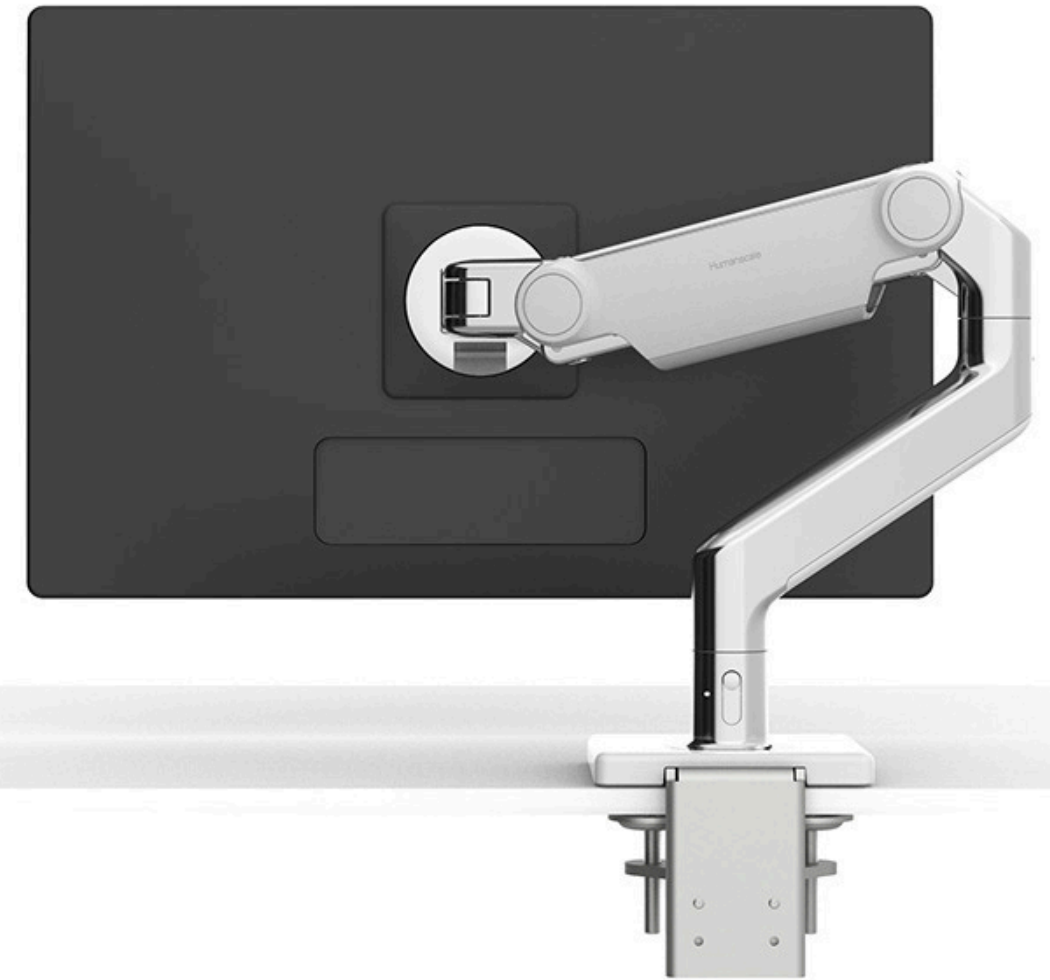

Monitor Arms

M8.1 MONITOR ARM SINGLE

M8.1 MONITOR ARM DUAL WITH CROSS BAR W/O HANDLE

M8.1 MONITOR ARM