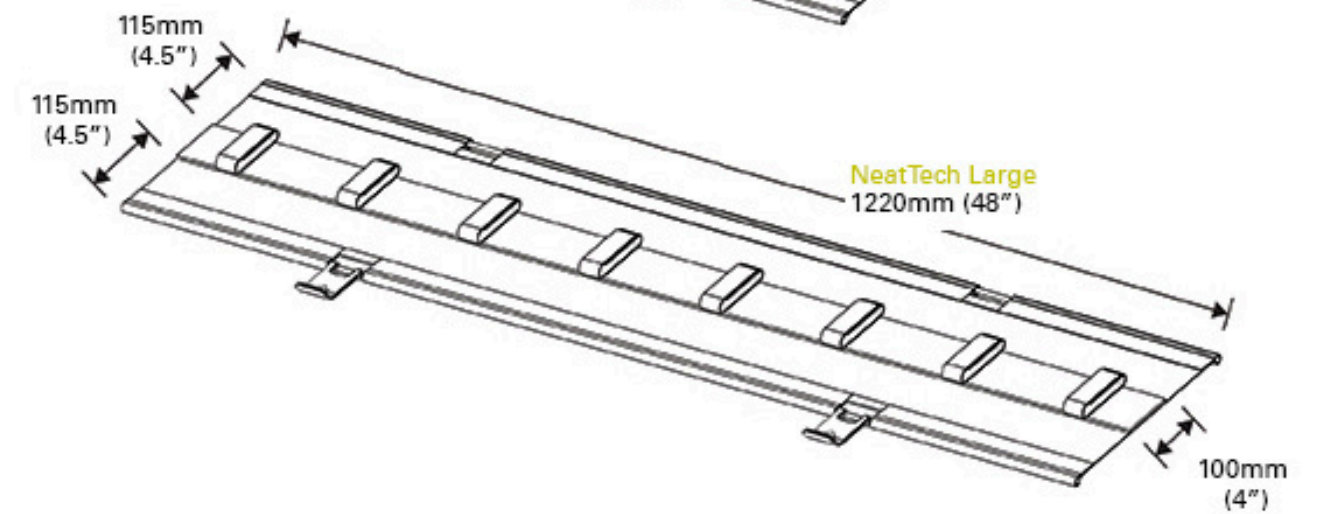

SMALL 24", GRAY

NeatLinks Large

NeatLinks Small

Ergonomic Office Tools

GREY BASKET, GREY TRIM

NEAT TECH

Sit-Stand Desks & Solutions

QUICK STAND HEAVY MOUNT