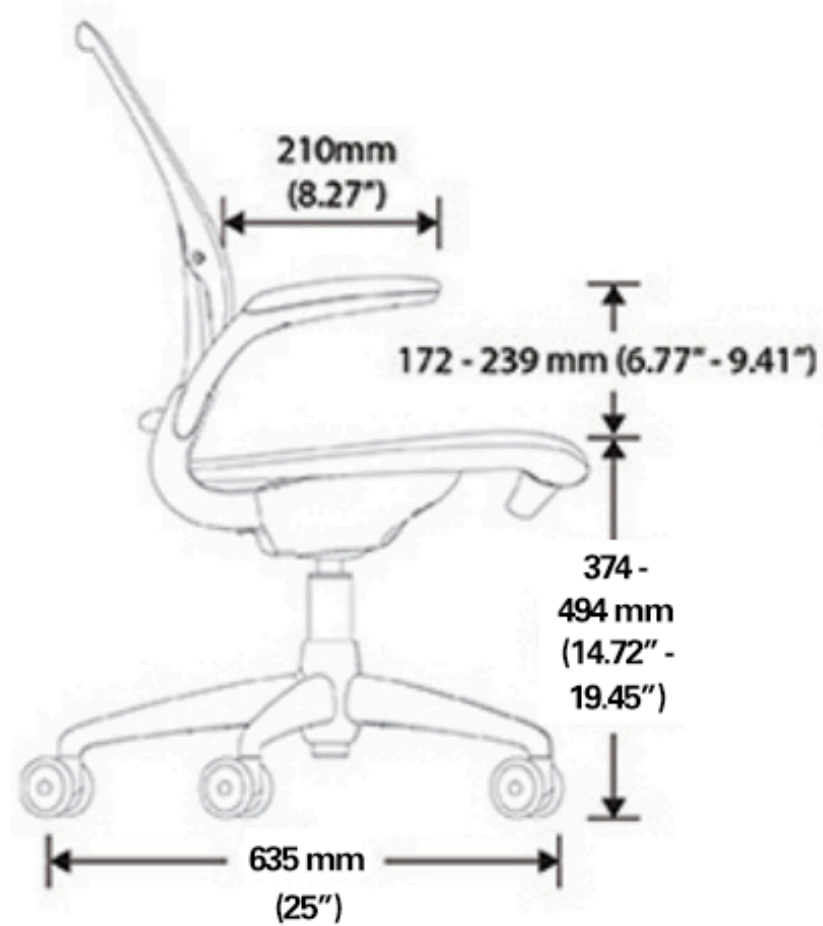

Ultimate Versatility. Ultimate Comfort

DETAILS

TECH SPECS

Pony Width: 405mm (16") / Saddle Width 560mm (22")

Base Size: 560mm (22")

Seat Height Range: 410 - 825 mm (16.125" – 32.5")

Recline Range: None

Chair Weight: Less than 4.8kg (10.6 lbs.)

DETAILS

TECH SPECS

Chair Width: 675mm (26.5") Arms / 535mm (21") Armless

Base Size: 635mm (25")

Seat Height Range: 374 - 494 mm (14.72" - 19.45")

Recline Range 17° backrest tilt + 7° backrest tilt

Chair Weight: (18 lbs) arms / (17 lbs) armless

Start (10)

Exercise (25)

Opponent (34)

Hurdle (01)

Runner (17)

Gold (15)

Victory (32)

DIFFRIENT WORLD CHAIR

High Performance. Ultimate Simplicity.

DETAILS

TECH SPECS

Chair Width: 660mm (25.95") Arms / 495mm (19.49") Armless
Base Size: 635mm (25")
Seat Height Range: 374 - 494 mm (14.72" - 19.44")
Recline Range: 17° recline + 8° backrest tilt
Chair Weight: 14kg (31 lbs.) arms / 12.9kg (29 lbs.) armless
Stackable: No