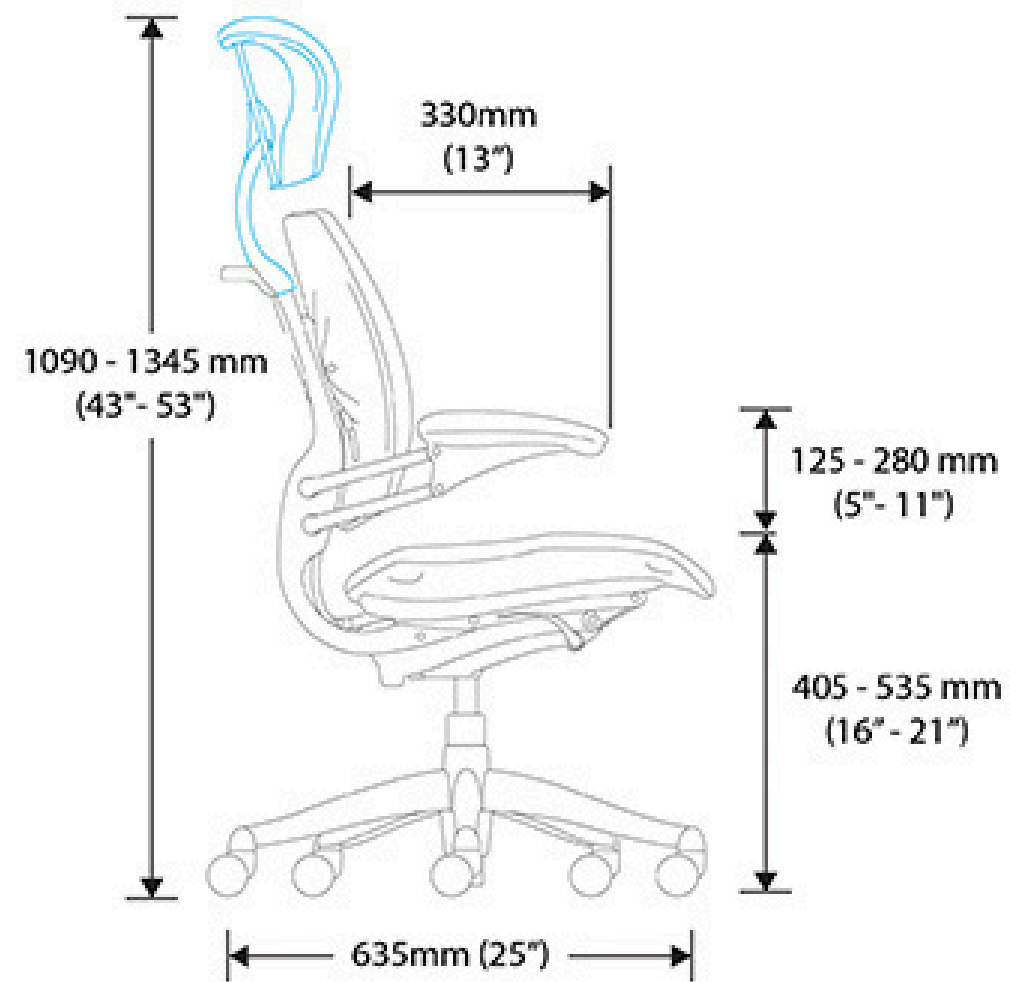

Saddle (23T)

Mineral (11V)

FREEDOM HEADREST

The Gold Standard in Office Seating

DETAILS

TECH SPECS

Chair Width: 690mm (27.25")

Base Width: 635mm (25")

Height: 510mm (20")

Weight: 17kg (38 lbs) with arms / 15.5kg (34 lbs) without arms

Seating Solutions

SADDLE/PONY

Ultimate Versatility. Ultimate Comfort

MODULAR CUSHION FOR EASY REPLACEMENT

OPTIONAL FOOT RING AND HIGH CYLINDERS FOR SPECIFIC APPLICATIONS

Ultimate Versatility. Ultimate Comfort

DETAILS

TECH SPECS

Pony Width: 405mm (16") / Saddle Width 560mm (22")

Base Size: 560mm (22")

Seat Height Range: 410 - 825 mm (16.125" – 32.5")

Recline Range: None

Chair Weight: Less than 4.8kg (10.6 lbs.)