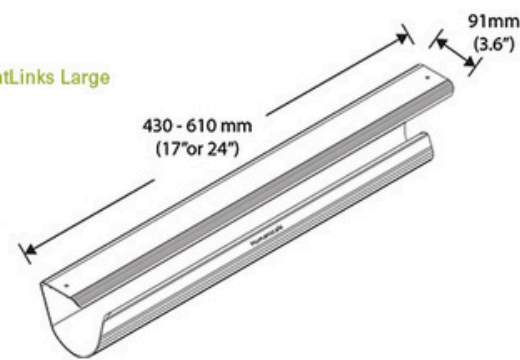

Ergonomic Office Tools

NOTEBOOK MANAGER

ELEVATES NOTEBOOK DISPLAY TO A HEALTHY AND COMFORTABLE LEVEL

ONE-TOUCH SWIVEL BASE ENCOURAGES COLLABORATION

HEAT VENTILATION

CONVENIENT CABLE MANAGEMENT

TECH SPECS

Length: 345mm (13.5")

Width: 275mm (10.9")

Height: 255mm (10.1")

Weight: 3.8kg (8.4 lbs.)

NOTE BOOK MANAGER L6

Ergonomic Office Tools

FOOT REST

**CURVED LEG DESIGN ENCOURAGES
ROCKING MOTION**

**PROVIDES SUPPORT FOR LOWER
BACK**

**RUBBER, NON-SKID GRIPS KEEP FEET
IN PLACE AND PROTECT HARD
FLOORING**

TECH SPECS

Product Weight: 2.7kg (6 lbs.)

FOOT REST - FM500 - BLACK

Ergonomic Office Tools

NEATLINKS

LARGE 17", GRAY

SMALL 17", GRAY

SMALL 24", GRAY

NeatLinks Large

NeatLinks Small

Ergonomic Office Tools

GREY BASKET, GREY TRIM

NEAT TECH

Sit-Stand Desks & Solutions

QUICK STAND HEAVY MOUNT