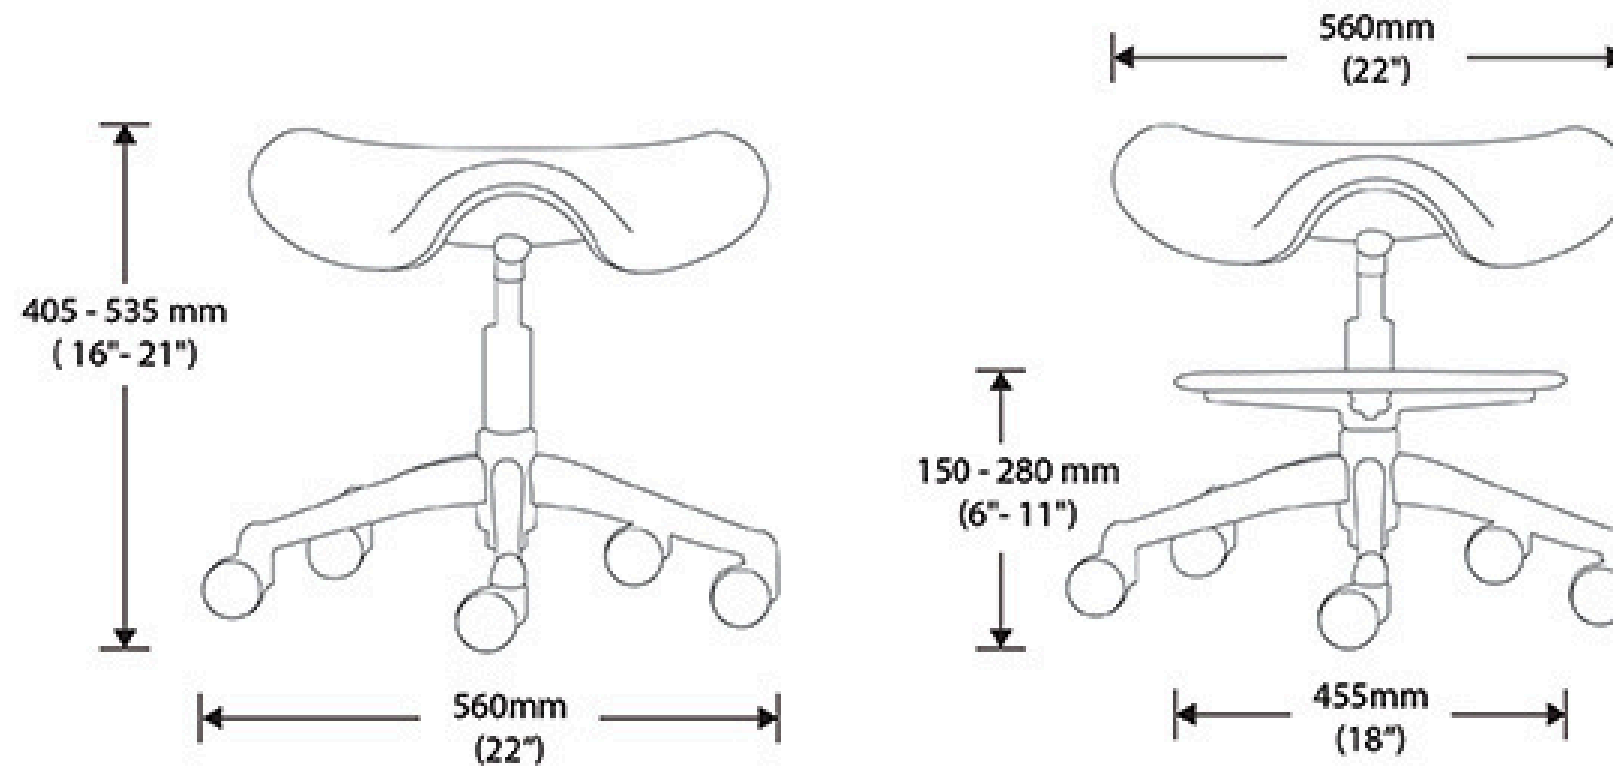

Seating Solutions

SADDLE/PONY

Ultimate Versatility. Ultimate Comfort

DETAILS

TECH SPECS

Pony Width: 405mm (16") / Saddle Width 560mm (22")

Base Size: 560mm (22")

Seat Height Range: 410 - 825 mm (16.125" – 32.5")

Recline Range: None

Chair Weight: Less than 4.8kg (10.6 lbs.)

Stackable No