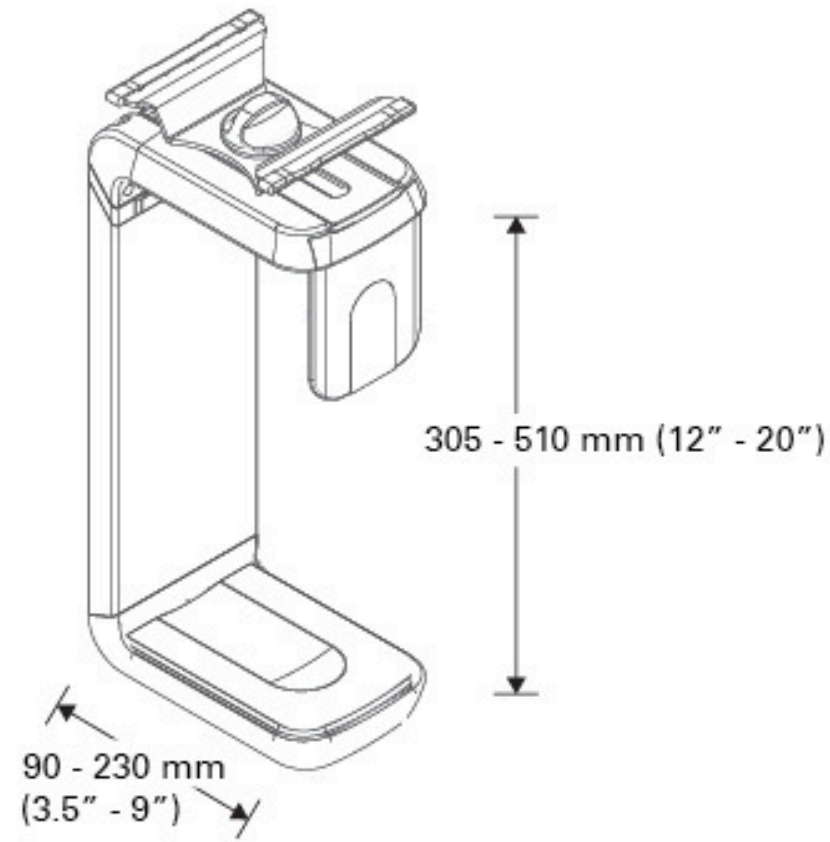

**ROTATES A FULL 360° FOR COMPLETE
ACCESS TO CABLES AND PORTS**

With tool-free installation and a sleek silhouette, the CPU600 offers convenient access to ports and drives. Designed to allow for quick hardware upgrades and repairs, it evolves with the user's technology for easy maintenance and use. This flexible workspace solution fits computers that are 90mm (3.5") to 230mm (9") wide and 306mm (12") to 510mm (20") tall.

Ergonomic Office Tools

CPU600

CPU200

CPU HOLDER

Ergonomic Office Tools

THIN CLIENT HOLDER - UNDER DESK

THIN CLIENT HOLDER - CROSS BEAM

THIN CLIENT HOLDER

Thin Client Holder is designed to provide convenient access by easily mounting underneath the worksurface. A simple solution that accommodates most thin clients 2.5cm (1") – 5cm (2") and up to 2.27 kg (5 lbs.).

Ergonomic Office Tools

	Thin Client Holder	CPU 200	CPU 600
Accommodates	Thin Clients 25mm (1") – 50mm (2") Thick	CPU Towers 25mm (1") - 127mm (5") Wide, 152mm (6") - 305mm (12") Height	CPU Towers 89mm (3.5") - 228mm (9") Wide 305mm (12") - 500mm (20") Tall
Weight Capacity	Up to 2.27 kg (5 lbs.)	Up to 6.8 kg (15 lbs.)	Up to 22.6 kg (50 lbs.)
Mounting Orientation	Horizontal	Vertical	Vertical
Swivel Capability	None	360°	360°
Finish	Black	Black/ Brushed Aluminium or White/ Brushed Aluminium	Black/ Brushed Aluminium or White/ Brushed Aluminium
Materials	Steel, ABS, POM, 20% Glass Filled Nylon, Silicone	Aluminium and cold-rolled, powder-coated steel	Aluminium and cold-rolled, powder-coated steel and plastic
Warranty	15 Years	15 Years	15 Years