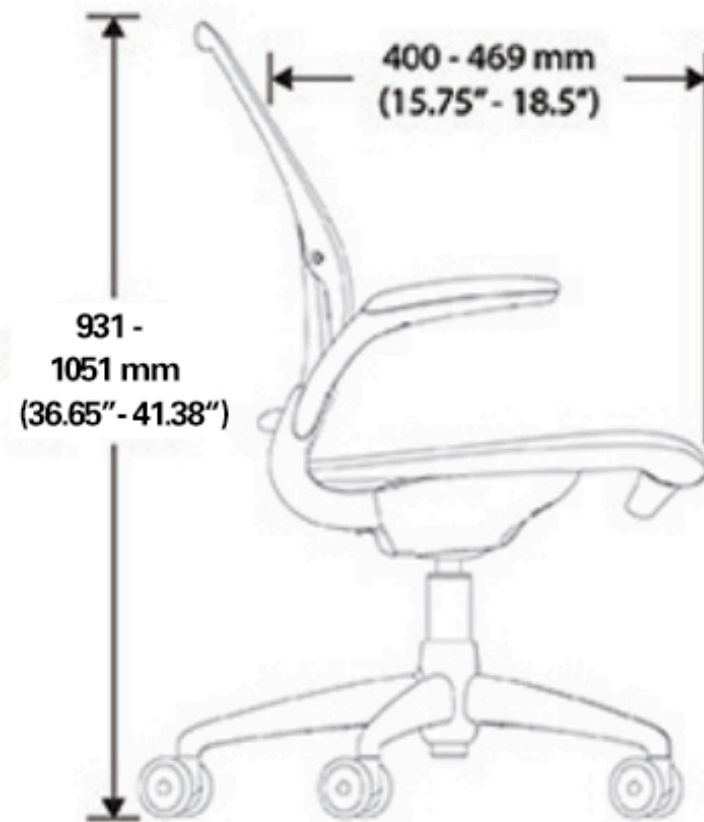

High Performance. Ultimate Simplicity.

DETAILS

TECH SPECS

Chair Width: 660mm (25.95") Arms / 495mm (19.49") Armless
Base Size: 635mm (25")
Seat Height Range: 374 - 494 mm (14.72" - 19.44")
Recline Range: 17° recline + 8° backrest tilt
Chair Weight: 14kg (31 lbs.) arms / 12.9kg (29 lbs.) armless
Stackable: No