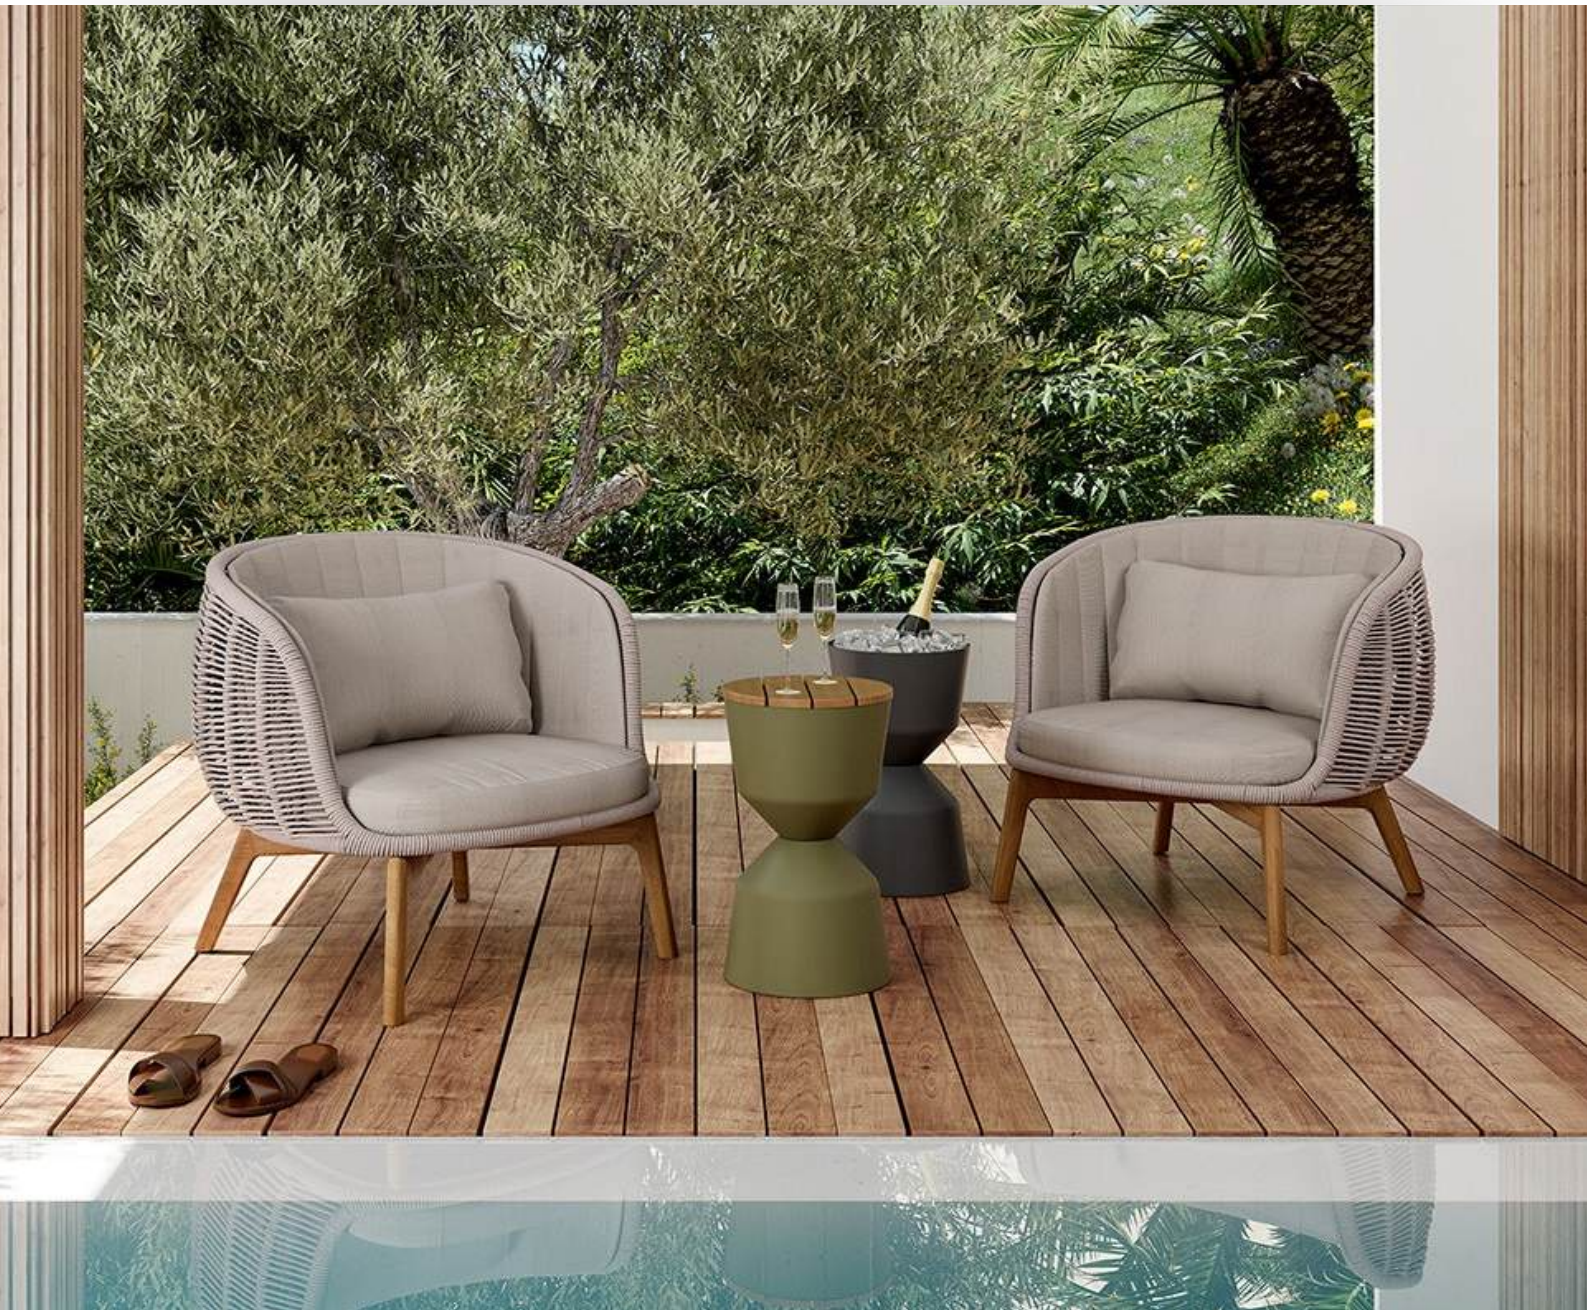

# Zeico

Legitimate Comfort

Introducing **Zeico**: Inspired by the elegance of resort living, this outdoor furniture range showcases resilient all-weather cord. Complemented by luxurious ivory cushions, Zeico adds timeless allure to your outdoor space, promising years of comfort and style.