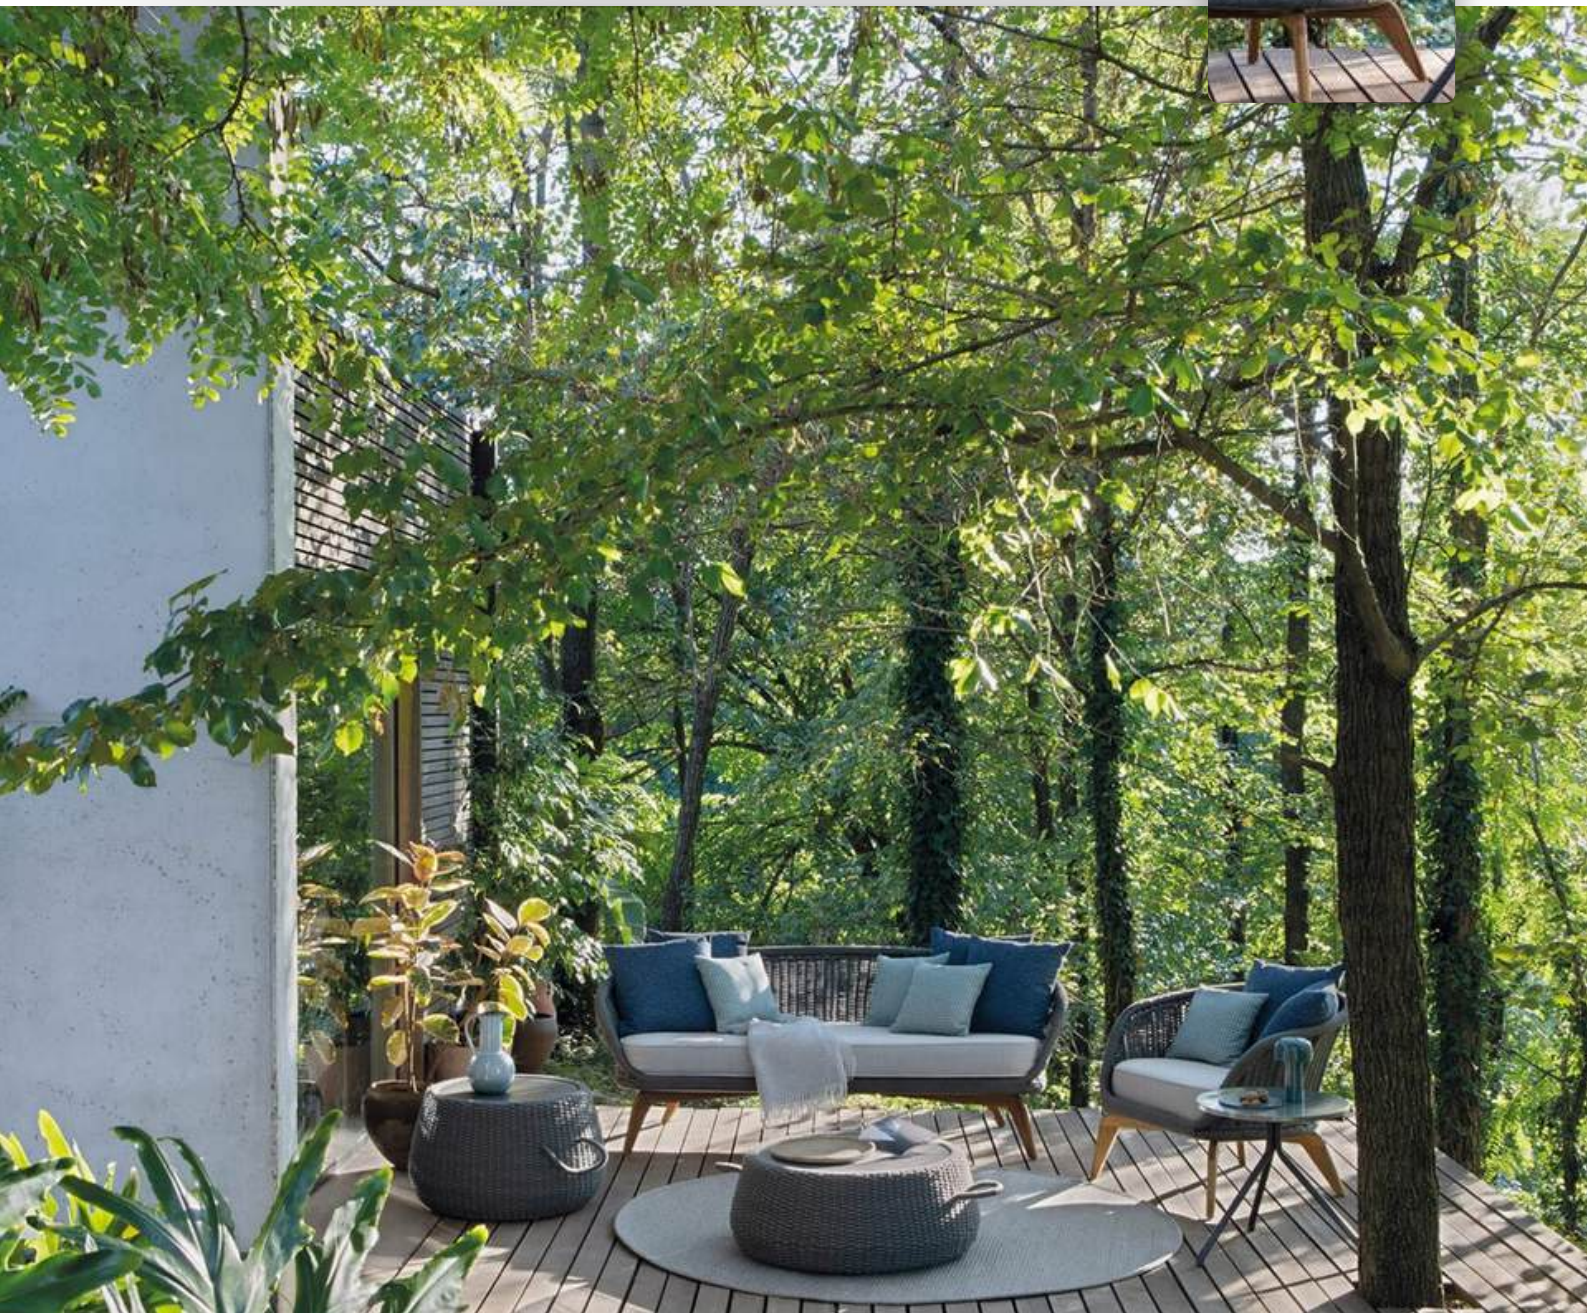

# Mauve

Surprisingly Comfortable

Introducing the '**Mauve**' Outdoor Furniture Collection – a perfect fusion of form and durability. Crafted with a refined powder-coated aluminum frame and all-weather cord, this collection redefines outdoor elegance.