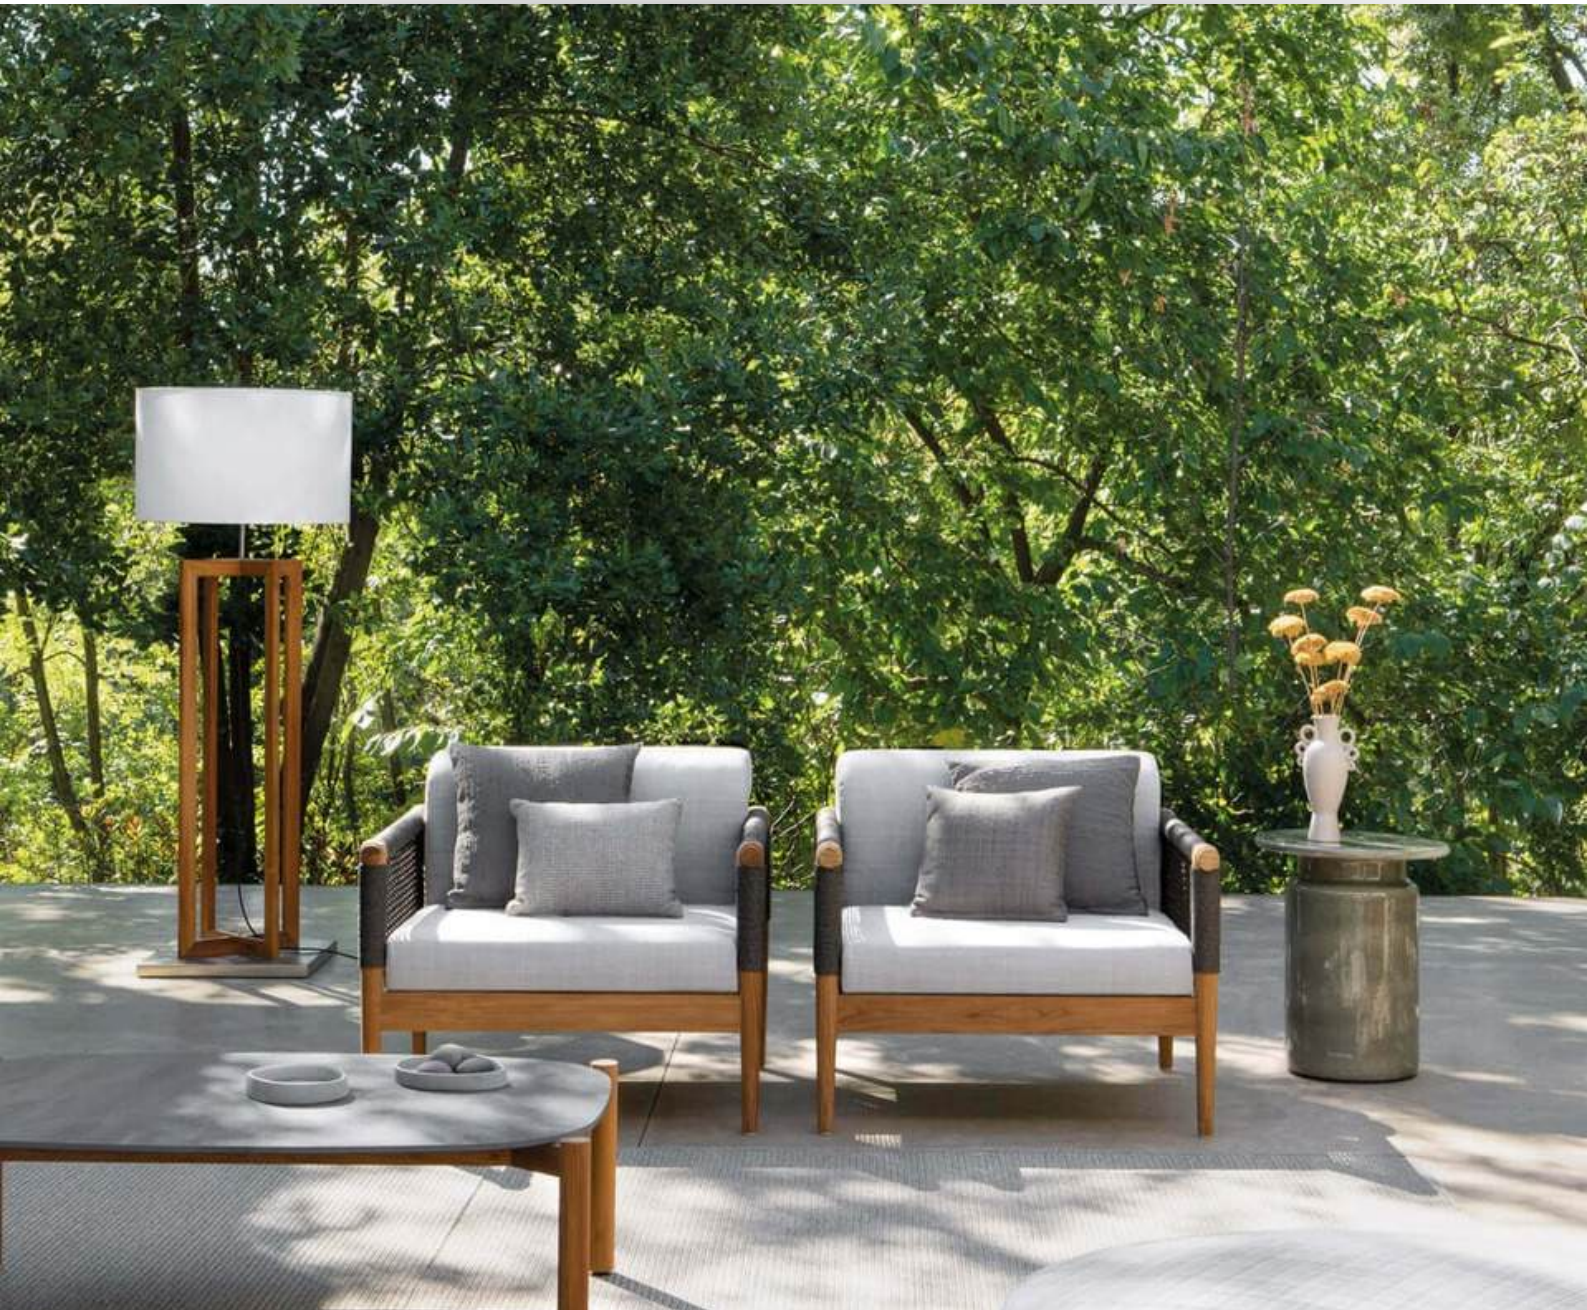

Tessel

Luxe Haven

Experience the allure of clean and minimal design with our '**Tessel**'. Crafted entirely in Teak and intricately woven with a round rope, it forms a soft and robust knit. This welcoming nest transforms into a serene haven for meaningful conversations and immersive reading experiences in the open air.