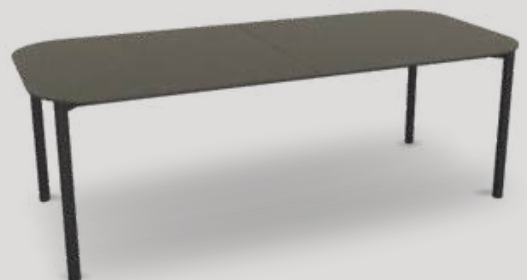

PIP-009

**3-Seater Sofa**

Dimensions- (65H X 95D X 200W) cm

PIP-010

**Coffee Table**

Dimensions- (40H X 75Dia) cm

PIP-011

**Dining Table**