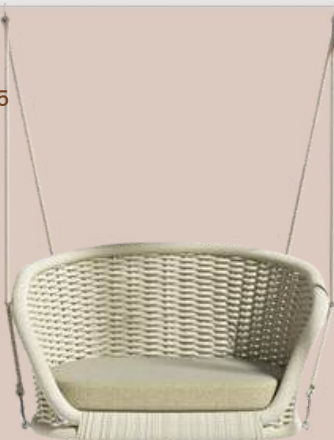

ÁGATA LIVING

by Vrendra & Co.

AES-001

Lounge Chair

Dimensions- (70H X 85D X 85W) cm

AES-002

Rocking Chair

Dimensions- (70H X 90D X 85W) cm

AES-003

Sofa

Dimensions- (70H X 85D X 160W) cm

AES-004

Swing Sofa

Dimensions- (180H X 140D X 240W) cm

AES-005

Swing

Dimensions- (45H X 80D X 85W) cm

A E S-006

Swing Sofa II

Dimensions- (45H X 80D X 160W) cm