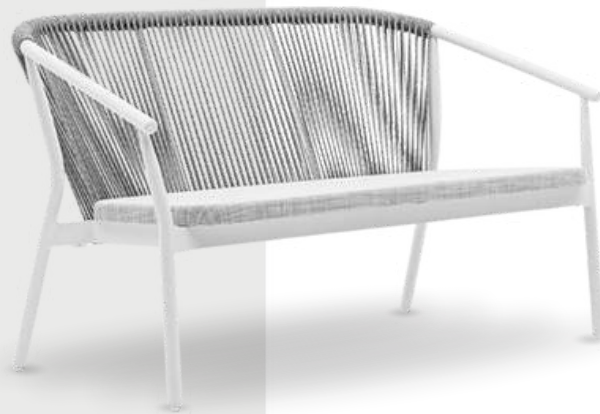

BLA-003

2 - Seater Sofa

Dimensions- (70H X 60D X 150W) cm

BLA-004