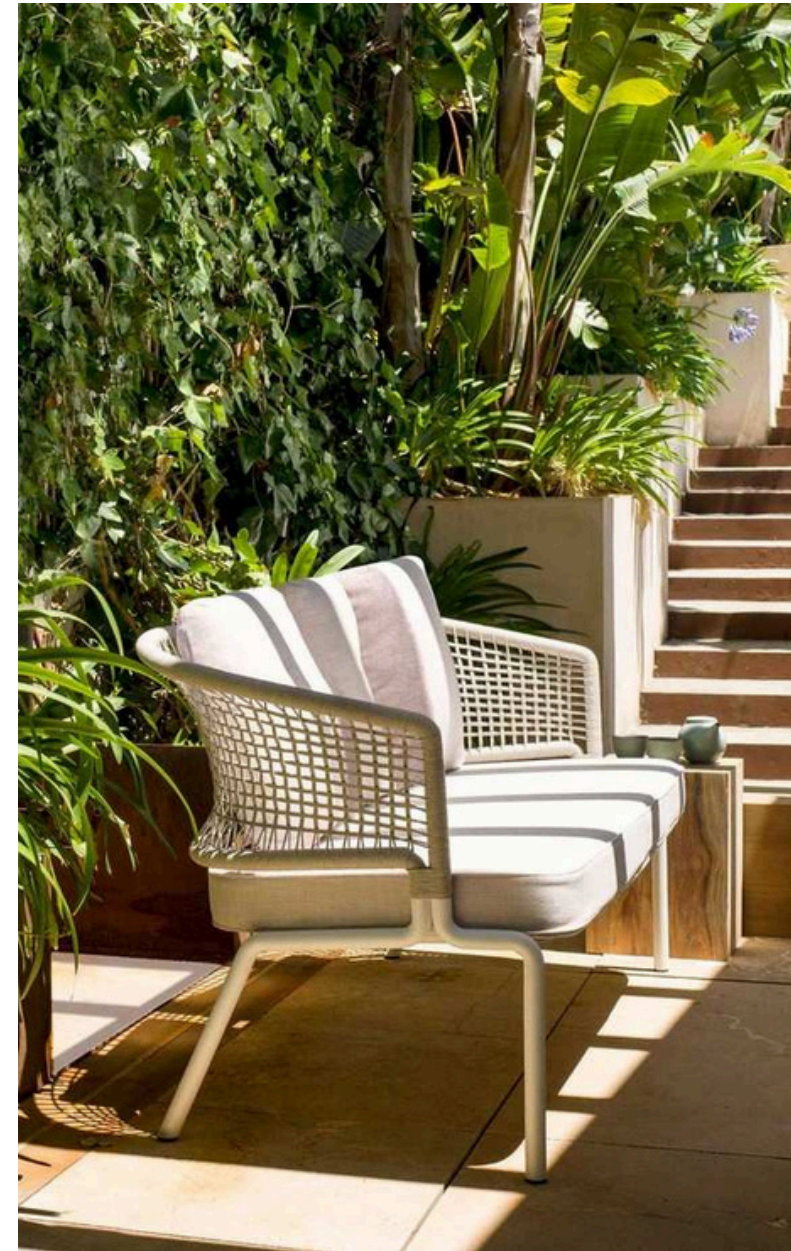

Single Seater Sofa (75H x 77D x 81W) cm

Highback Single Seater Sofa
(100H x 77D x 81W) cm

Highback Three Seater Sofa (100H x 77D x 191W) cm

Oval Dining Table (75H x 100D x 150W) cm

CORTINO

AL CT 560

Lounger (40H x 75D x 184L) cm