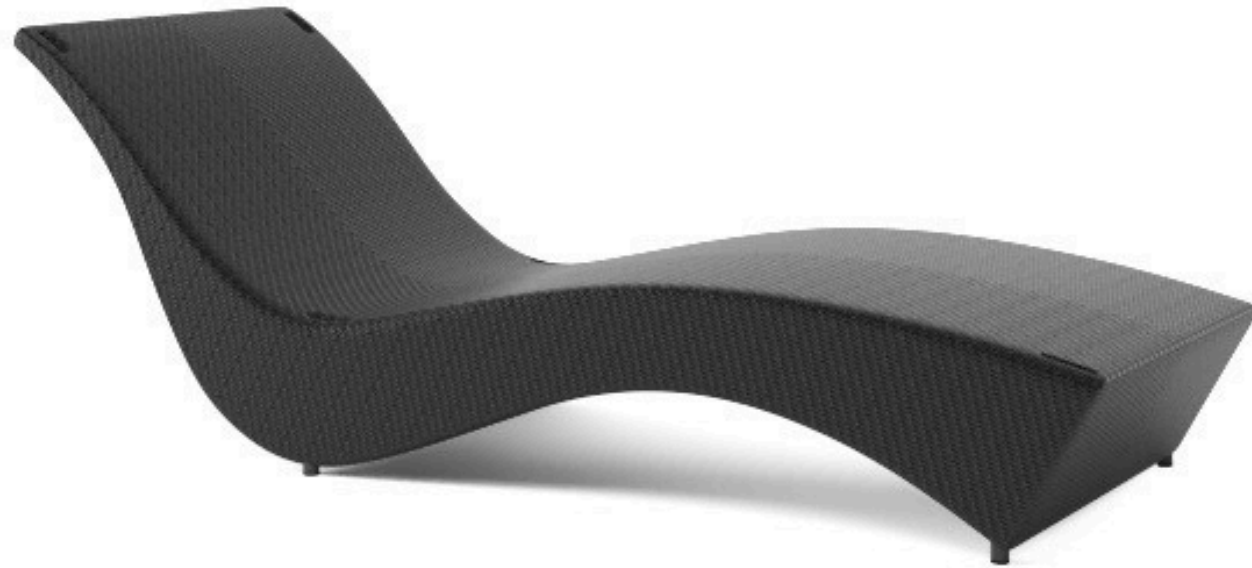

Coffee Table
(45H x 75D x 75W) cm

Dining Table
(75H x 100DIA) cm

FLOAT

AL CT 955

Lounger (70H x 65D x 200L) cm

Large Lounger (70H x 130D x 200L) cm

Side Table (45H x 45D x 45W) cm

TANGO