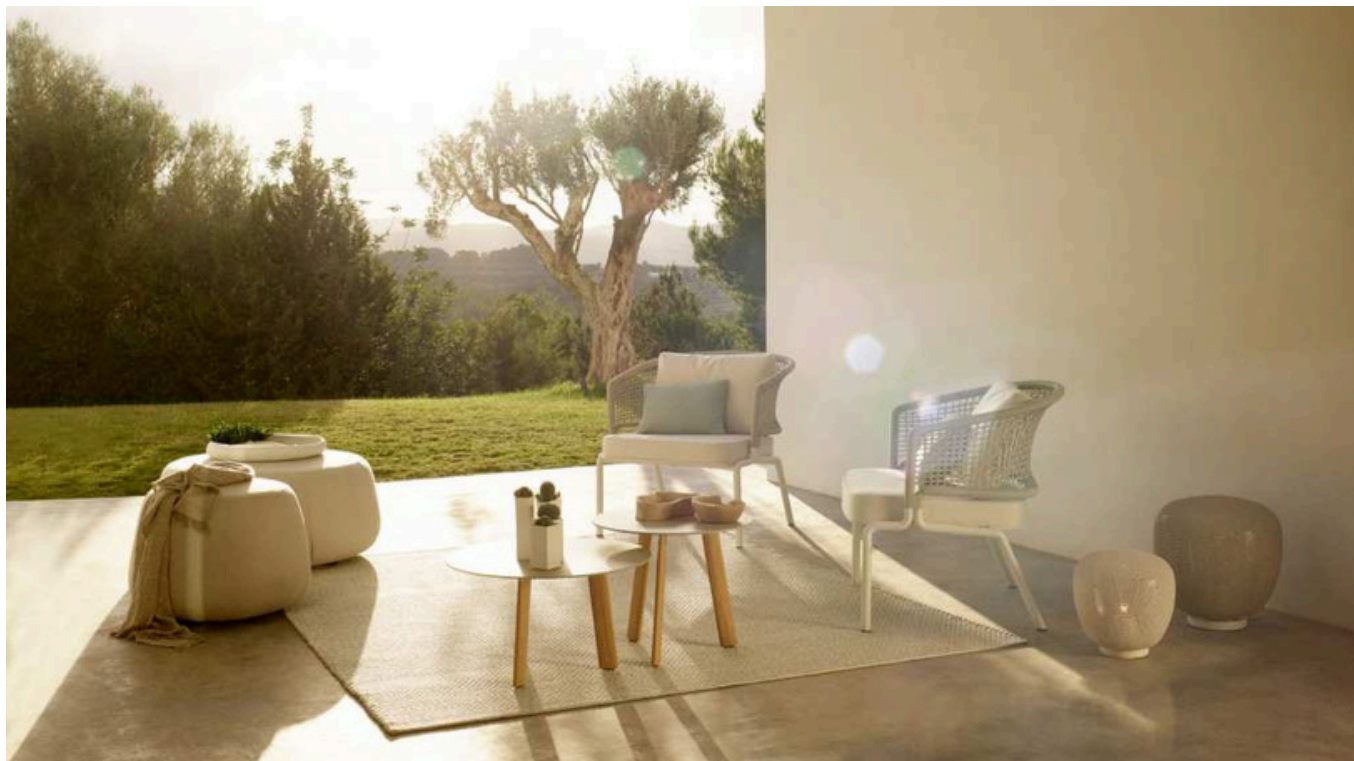

Single Seater Sofa (75H x 77D x 81W) cm

Highback Single Seater Sofa
(100H x 77D x 81W) cm

Highback Three Seater Sofa (100H x 77D x 191W) cm

Oval Dining Table (75H x 100D x 150W) cm

CORTINO

AL CT 560

Lounger (40H x 75D x 184L) cm