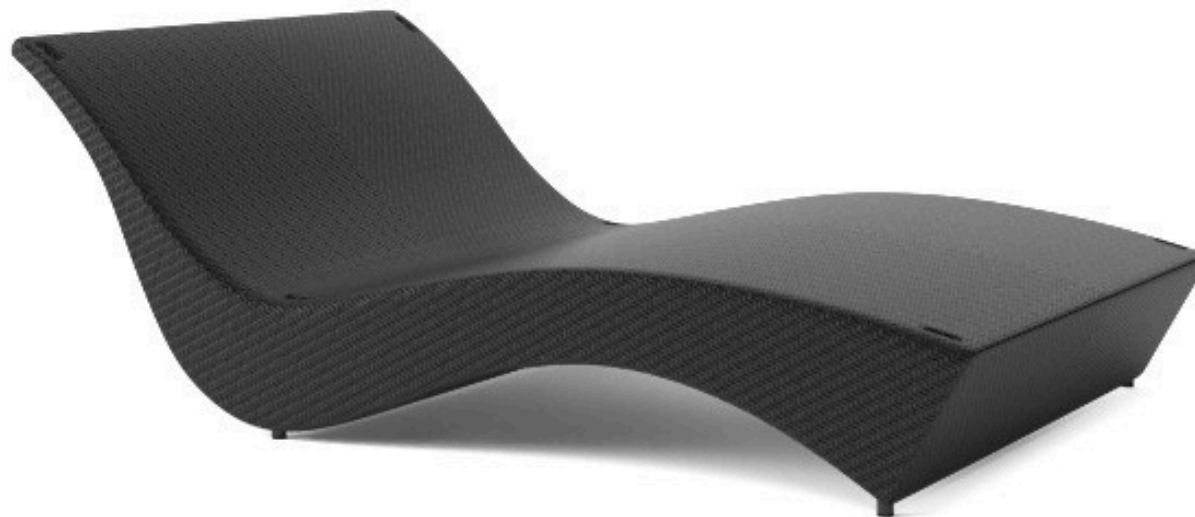

Coffee Table
(45H x 75D x 75W) cm

Dining Table
(75H x 100DIA) cm

FLOAT

AL CT 955

Lounger (70H x 65D x 200L) cm

Large Lounger (70H x 130D x 200L) cm

Side Table (45H x 45D x 45W) cm

TANGO