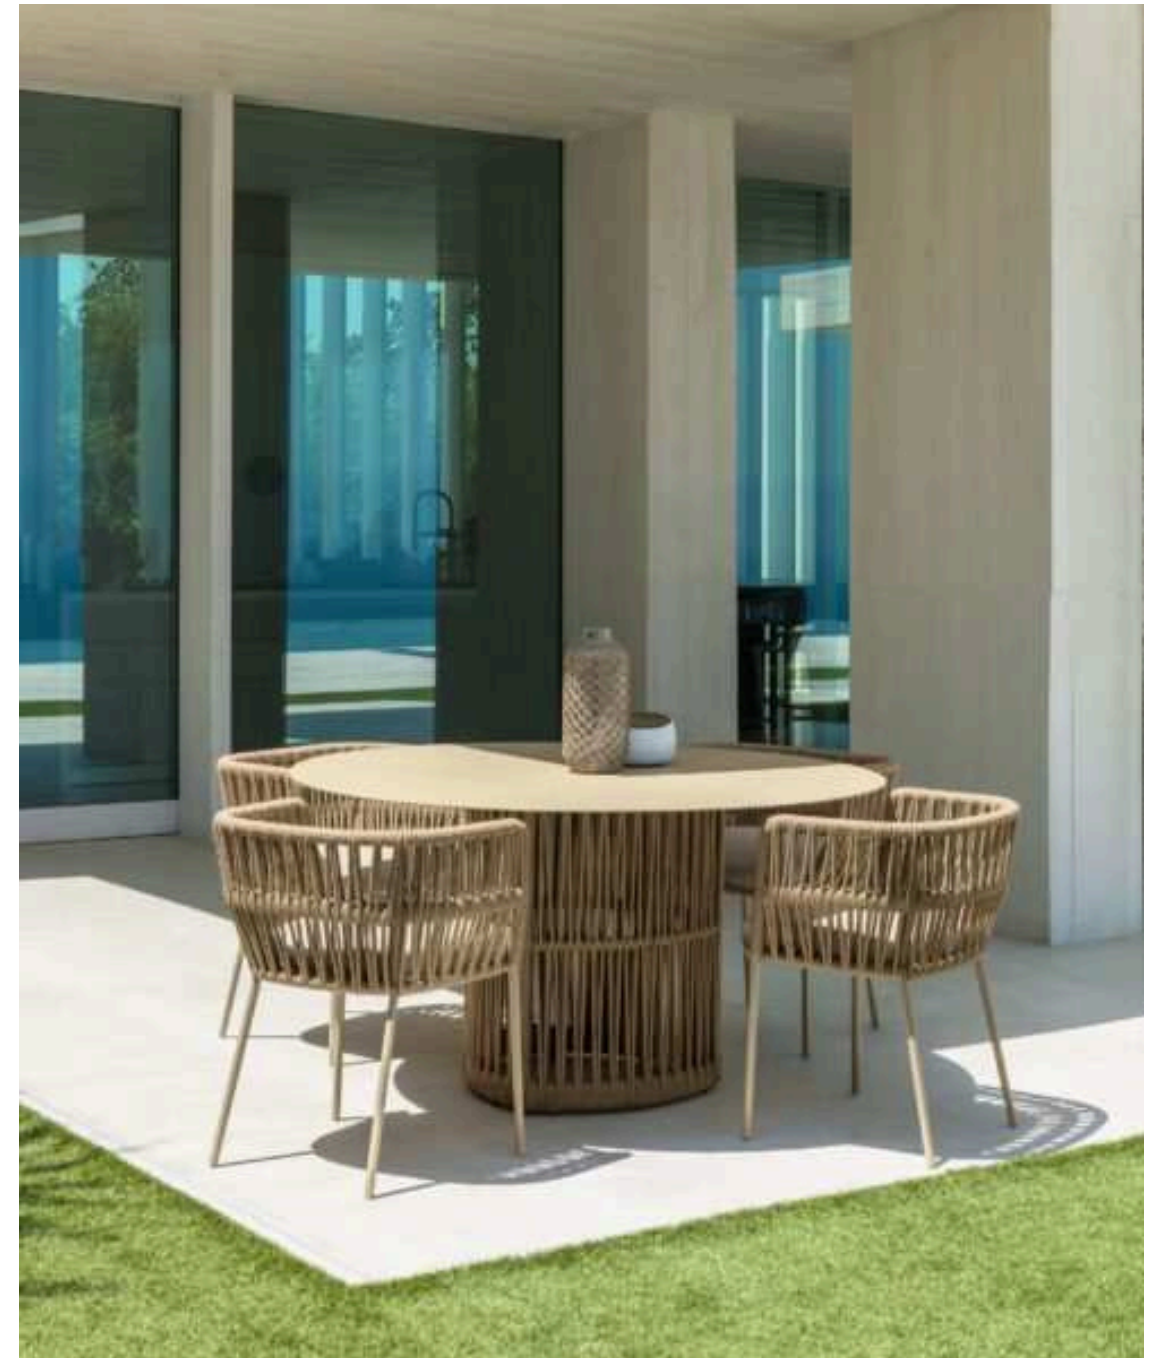

ELIO

AL CT 900

Single Seater Swing (46H x 66D x 81W) cm

Two Seater Swing (46H x 66D x 136W) cm

RIVA

AL CT 940

Bench (30H x 83D x 176W) cm

Side Table (40H x 50D x 65W) cm

Daybed (150H x 132D x 205W) cm

SANTAI

AL CT 946

Hanging Lounger (32H x 195DIA) cm

Two Seater Swing (24H x 81D x 133W) cm

Single Seater Swing (24H x 81D x 89W) cm

Single Seater Sofa (75H x 81D x 89W) cm

Two Seater Sofa (75H x 81D x 133W) cm

Standing Lounger (38H x 180D x 180W) cm

CARLO

AL CT 950

Three Seater Sofa
(75H x 75D x 180W) cm

Living Sofa
(90H x 80D x 100W) cm

Arm Chair
(75H x 53D x 62W) cm

Lounger
(30H x 65D x 200L) cm

Single Seater Swing
(60H x 60D x 80W) cm