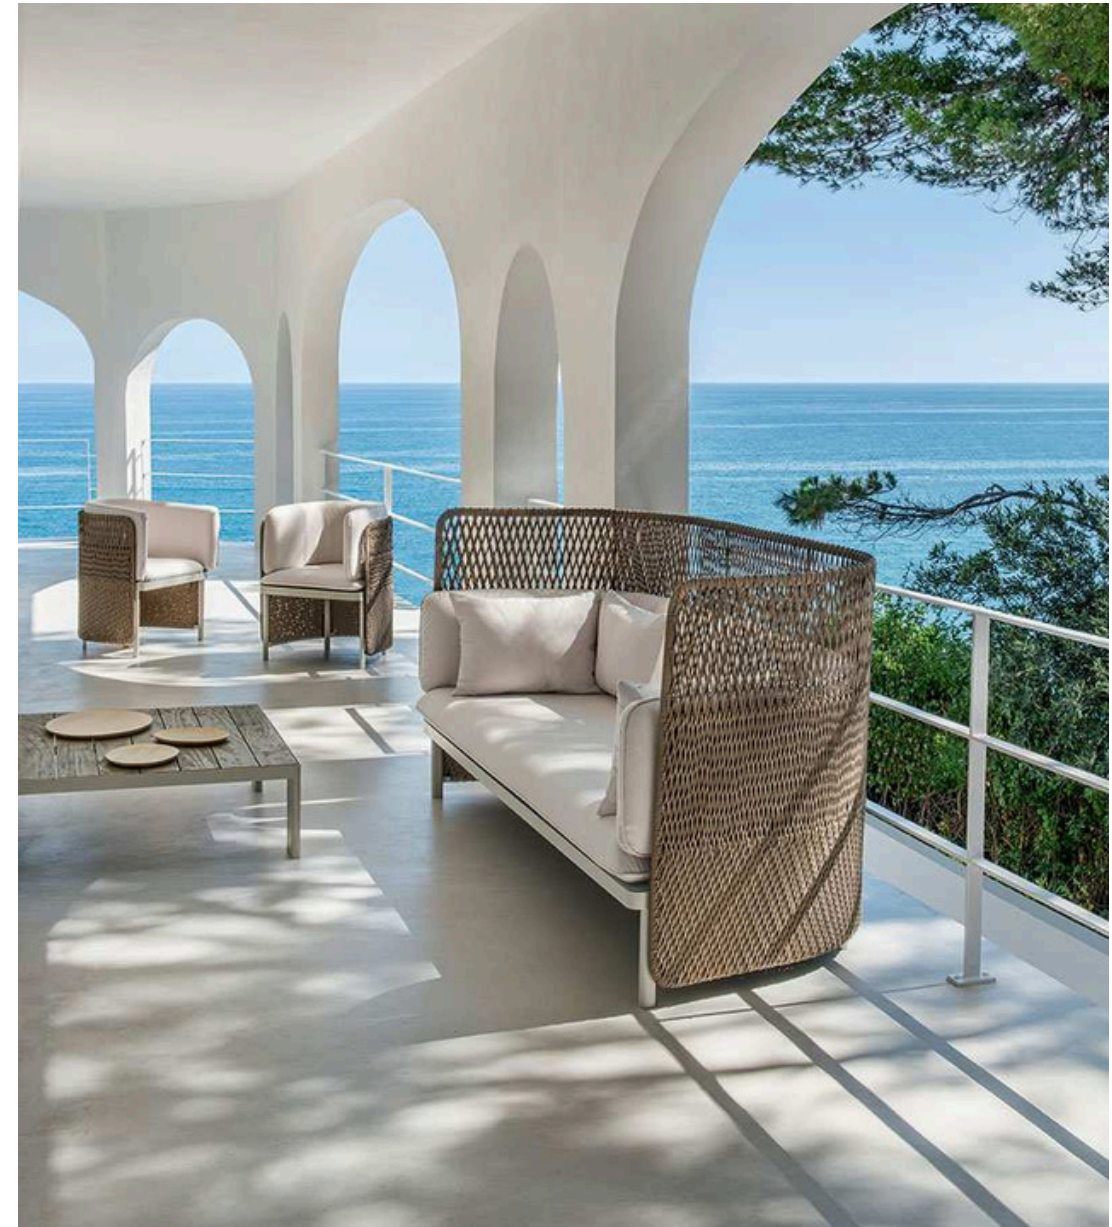

Three Seater Sofa (80H x 70D x 195W) cm

Lounger (75H x 85D x 165L) cm

Center Table (40H x 60D x 120W) cm

Side Table (40H x 35D x 50W) cm

U-NITE

AL CT 523

Lounger (40H x 80D x 200L) cm

Arm Chair (76H x 65D x 65W) cm