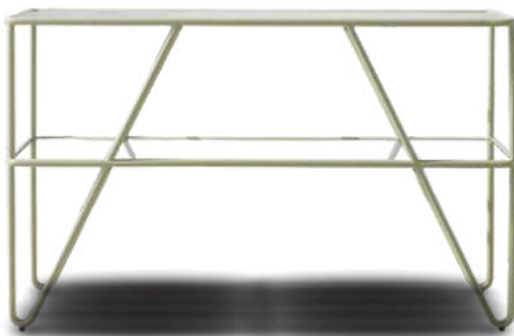

AUR-003

Loveseat

Dimensions- (75H X 75D X 140W) cm

AUR-004

Dining Table

Dimensions- (70H X 100Dia) cm

ECH-005

Console