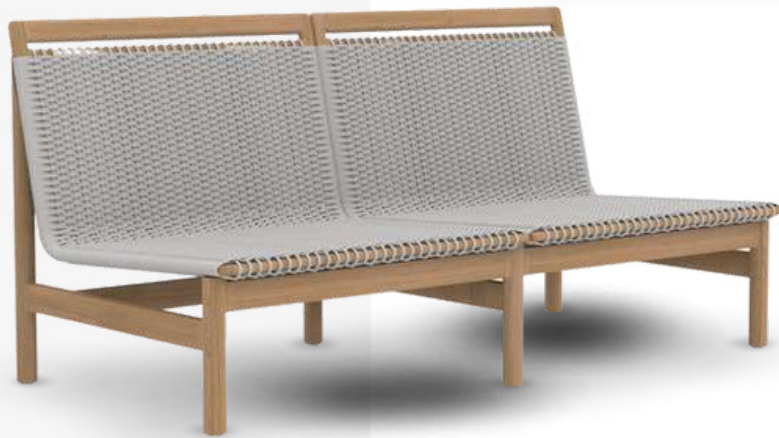

**All Weather
Wicker**

Fabric
(100% Solution
dyed Acrylic)

Table-top
(High Pressured
Laminates)

Titan

Surplus Styling

Titan, An outdoor furniture collection inspired by timeless resort elegance. Crafted from durable all-weather rattan and complemented by luxurious, easy-care ivory cushions, Heir effortlessly brings the elegance and charm to your outdoor space.

ÁGATA LIVING

by Virendra & Co.

TIT-001

Lounge Chair

Dimensions- (70H X 85D X 85W) cm

TIT-002

Dining Chair

Dimensions- (80H X 60D X 55W) cm

TIT-003

2-Seater Sofa

Dimensions- (70H X 85D X 150W) cm

TIT-004

Bar Chair

Dimensions- (110H X 55D X 55W) cm

TIT-005

Lounger