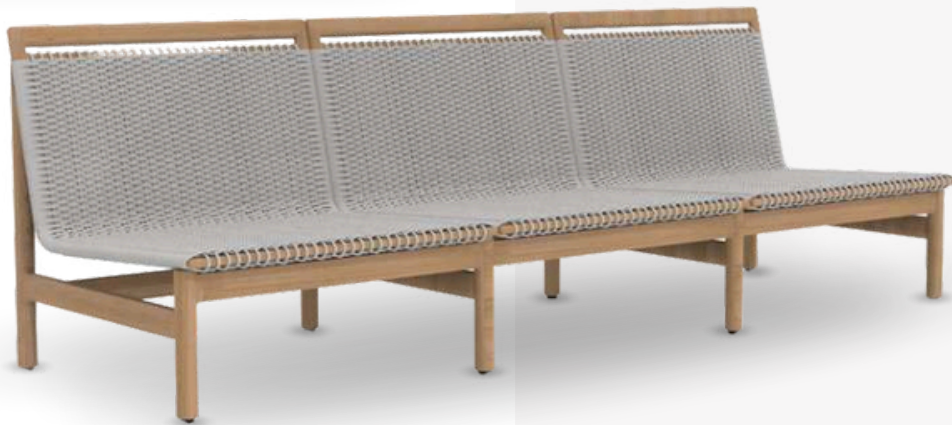

Dimensions- (40H X 45D X 55W) cm

TIT-008

3- Seater Sofa

Dimensions- (70H X 85D X 190W) cm

TIT-009

Coffee Table Rect.

Dimensions- (40H X 60D X 100W) cm

TIT-010