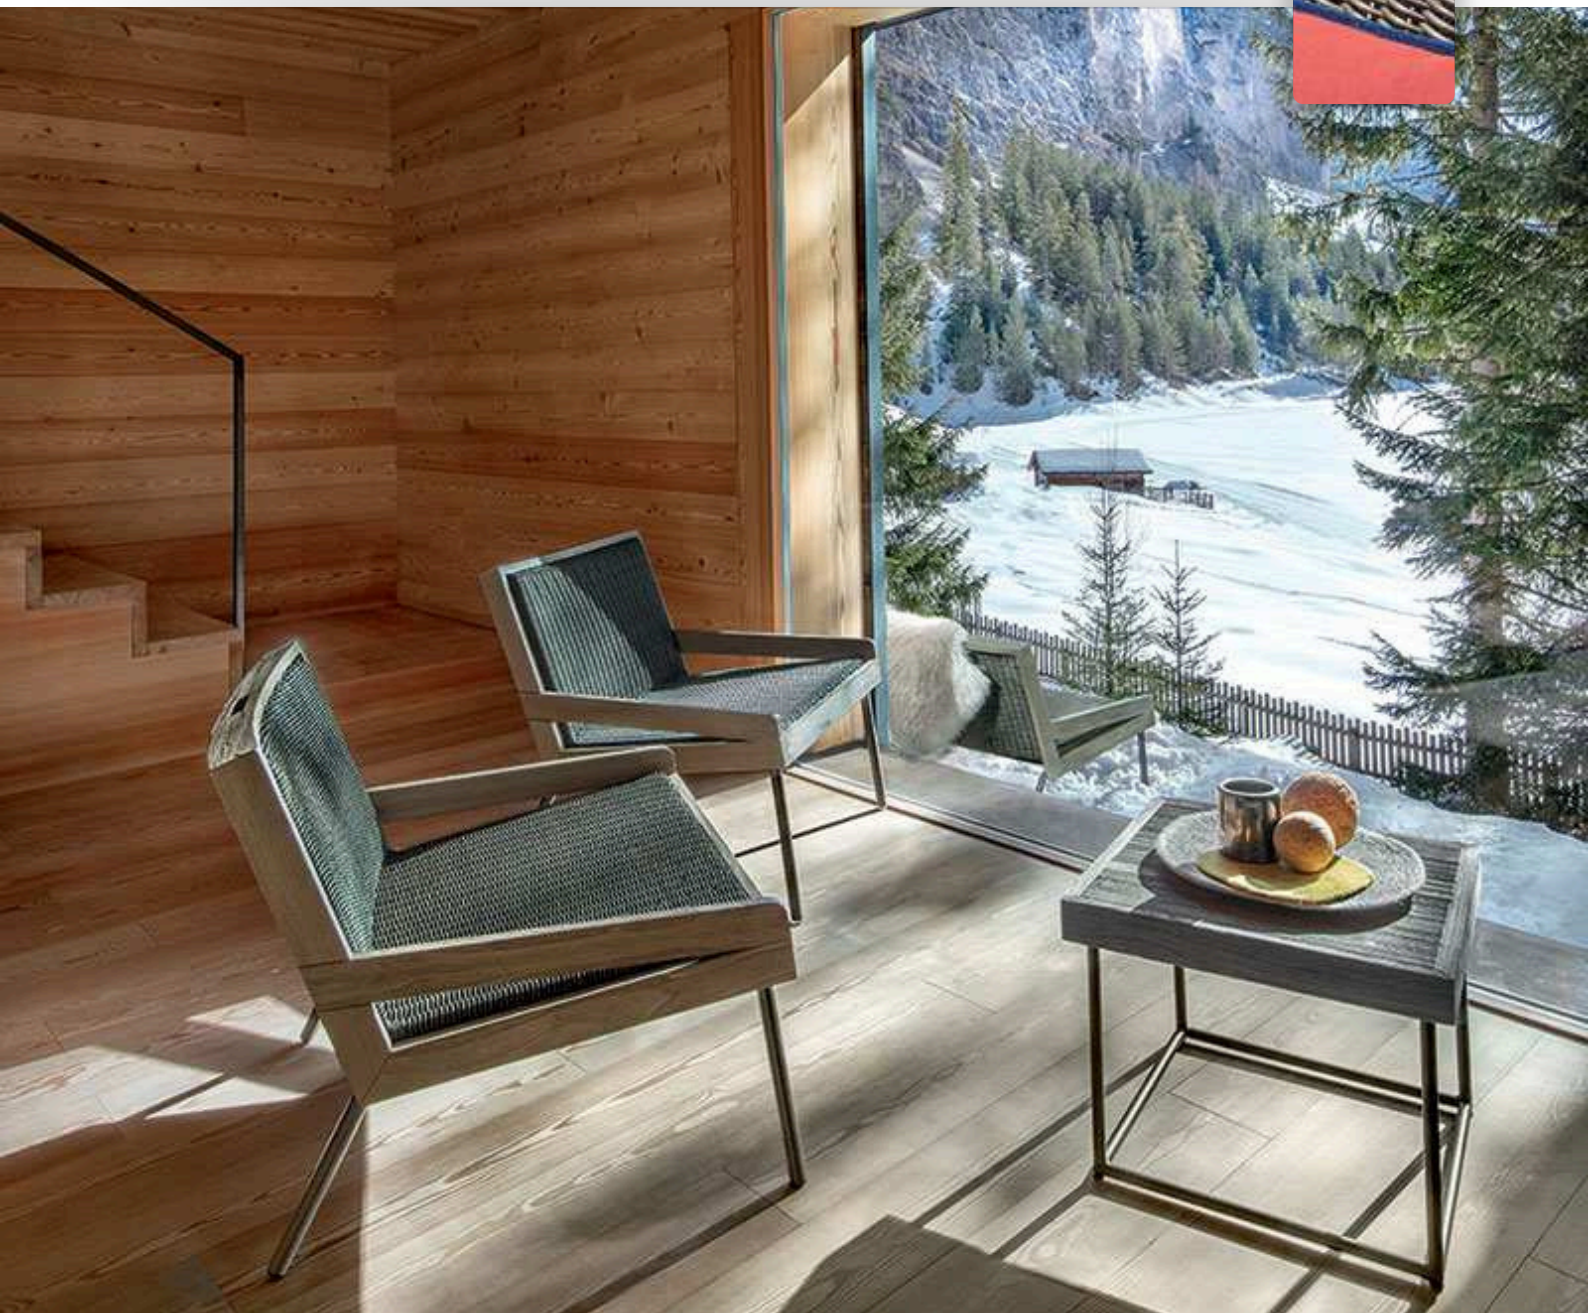

ÁGATA LIVING

by Virendra & Co.

Celestia

Materials