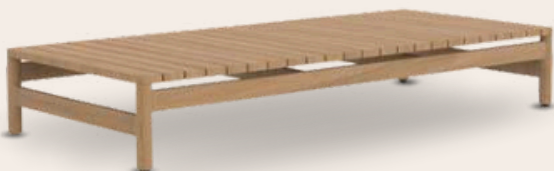

Dimensions- (40H X 45D X 55W) cm

TIT-008

3- Seater Sofa

Dimensions- (70H X 85D X 190W) cm

TIT-009

Coffee Table Rect.

Dimensions- (40H X 60D X 100W) cm

TIT-010