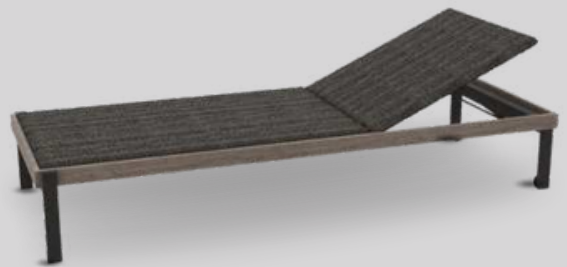

ÁGATA LIVING

by Virendra & Co.

CEL-006

Lounge Bed

Dimensions- (200H X 180D X 220W) cm

CEL-007

Lounger

Dimensions- (45H X 75D X 200W) cm

CEL-008

Outdoor Swing

Dimensions- (200H X 120D X 260W) cm