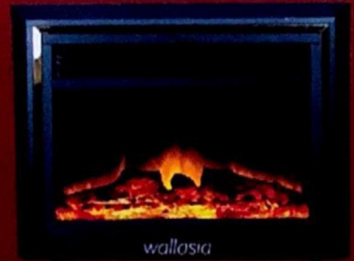

MANTEL INSERT
WS-Q-02A