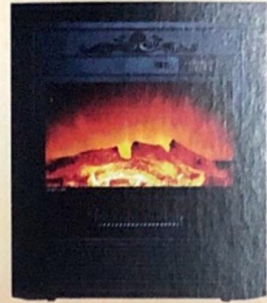

MANTEL INSERT
WS-Q-14