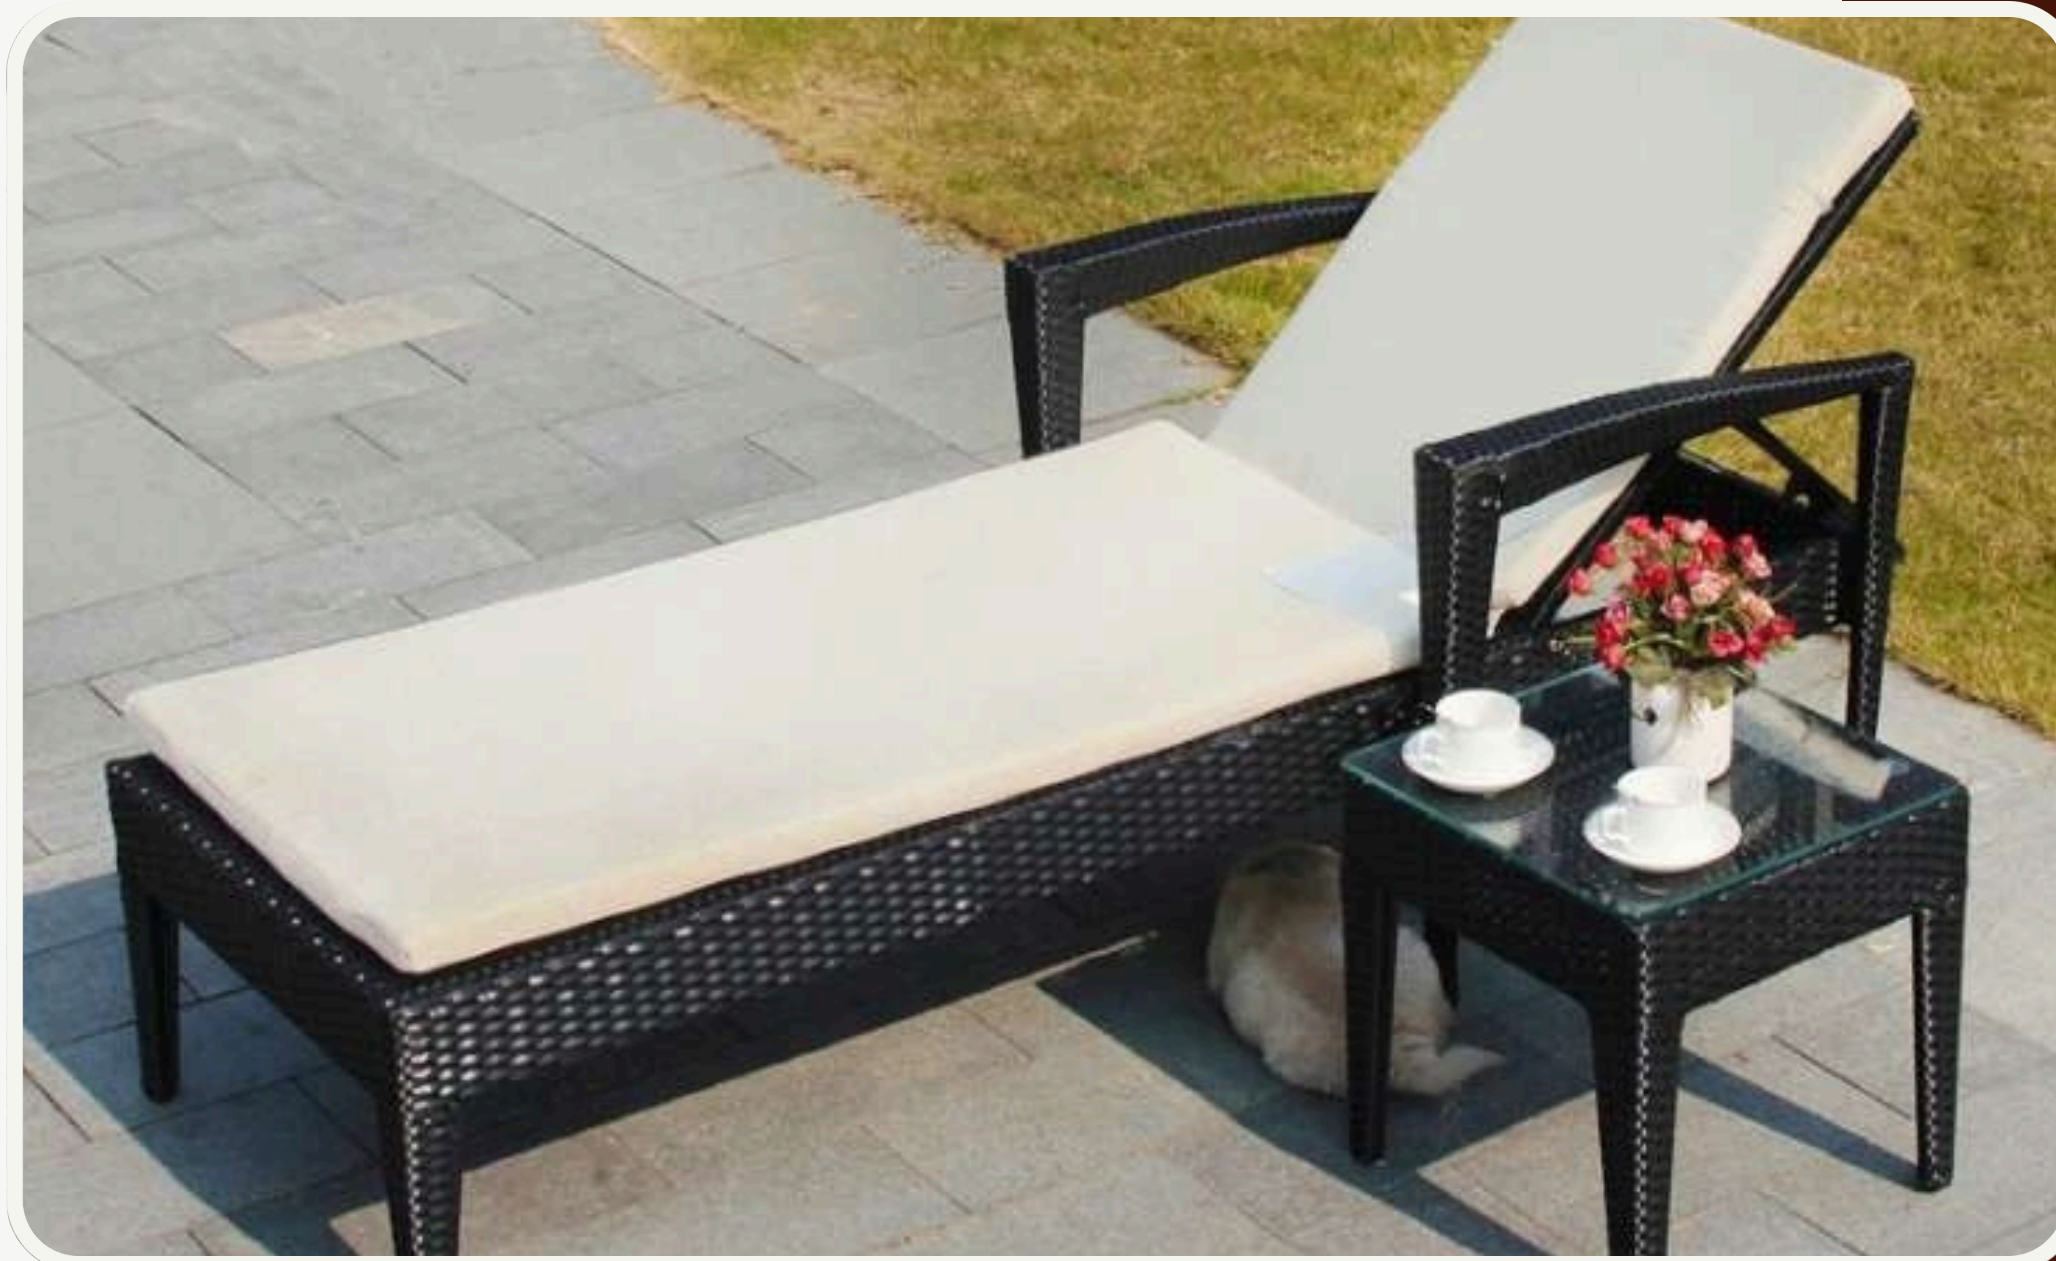

VP 301

Loungerin Wicker

LOUNGER WITH RECLINING BACK

Height - 365 mm
Length - 2100 mm
Width - 650 mm

VP 304

Lounger in Wicker

CHAIR STYLE LOUNGER

Seat Height - 330mm
Length - 1805 mm
Width - 650 mm