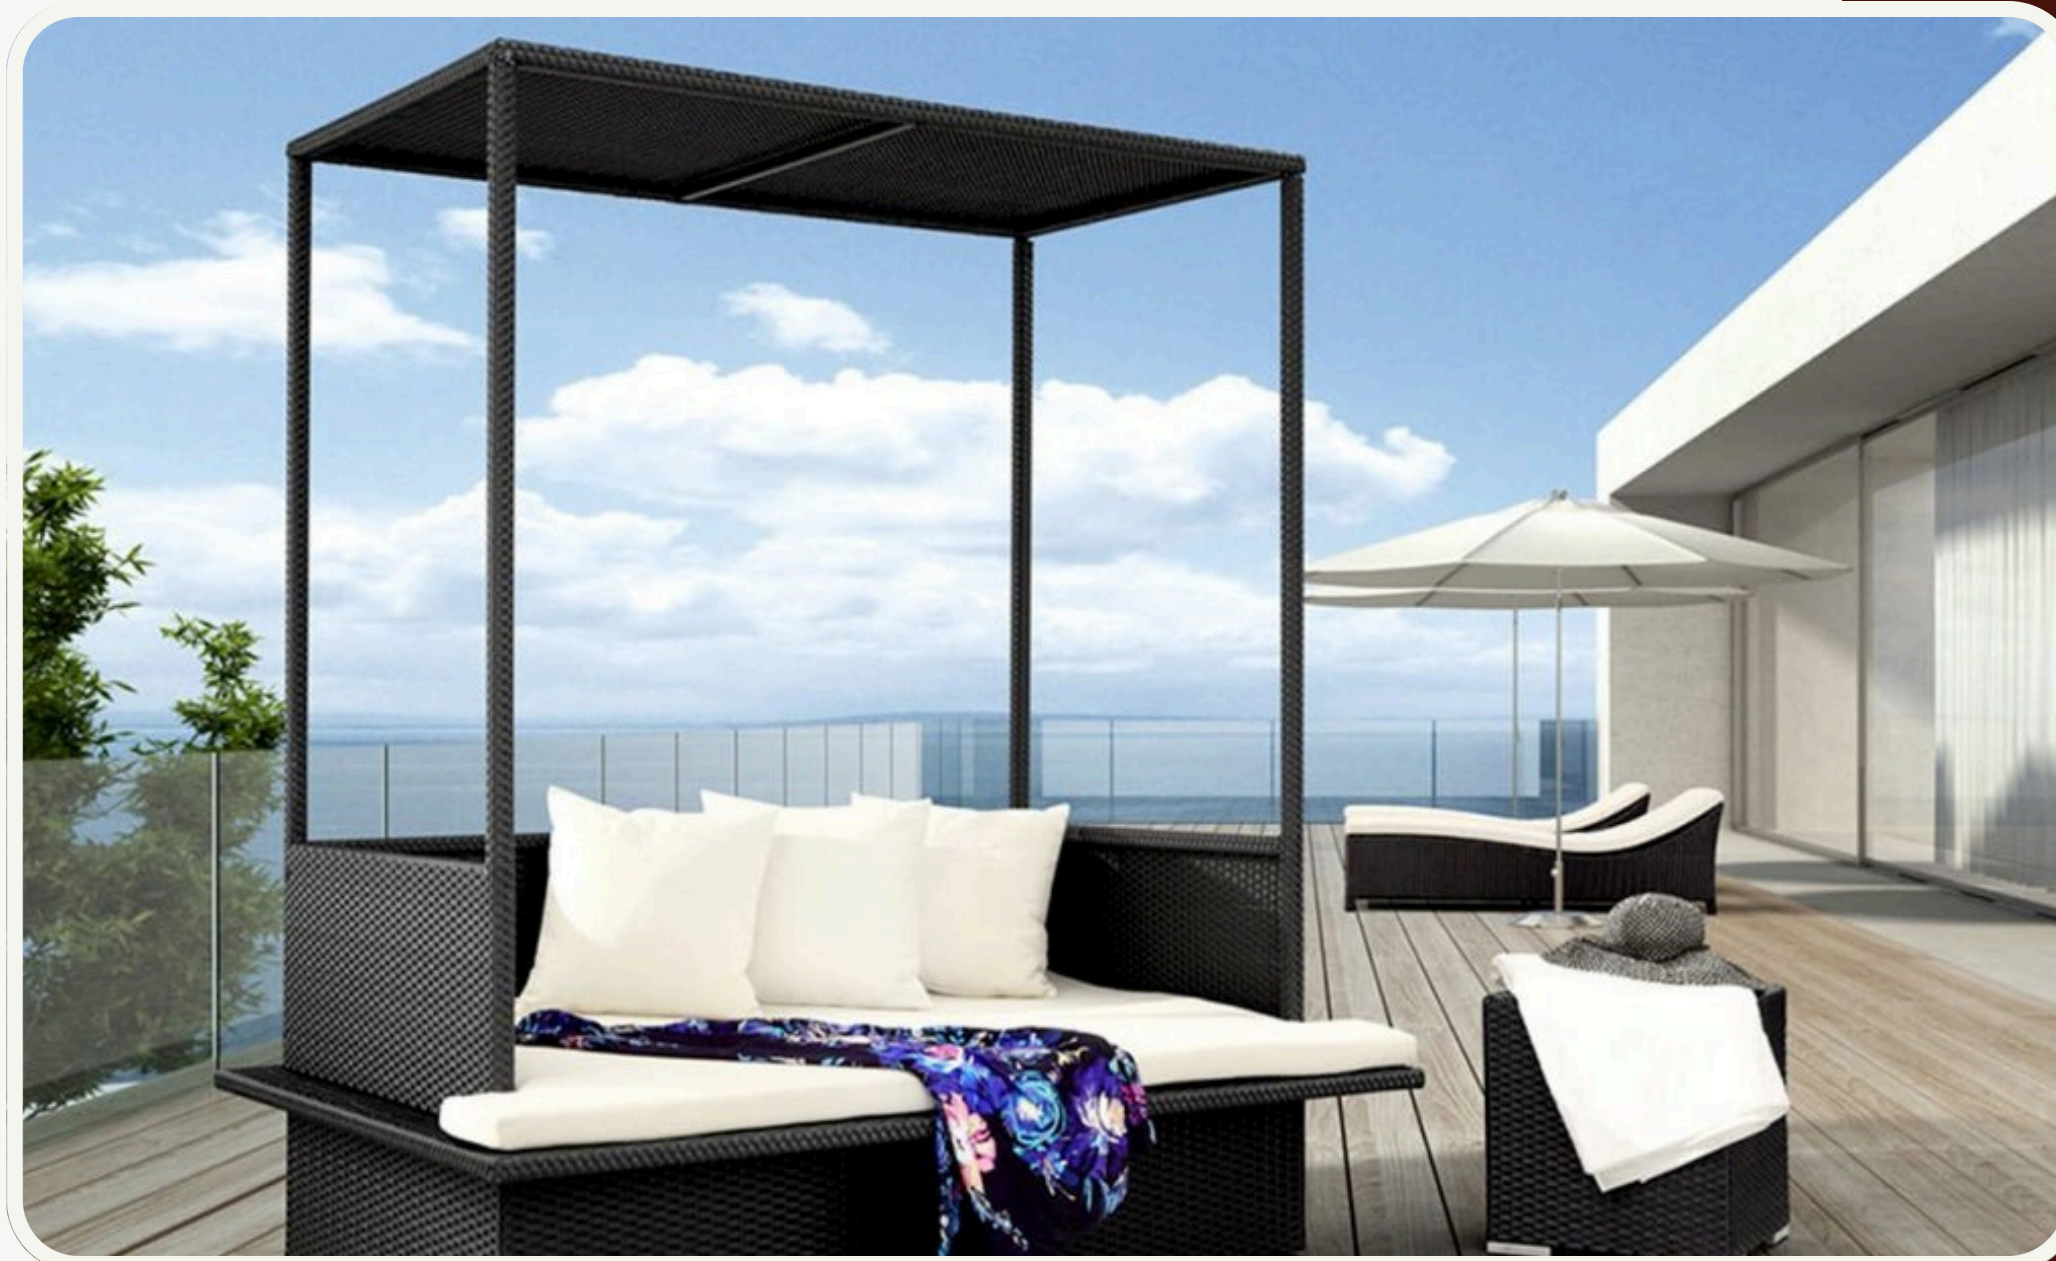

DAYBED

Back Height - 8 ft
Seat Depth - 700 mm
Seat Height - 400 mm
Front Width - 1750 mm

VP 306

Daybed in Wicker