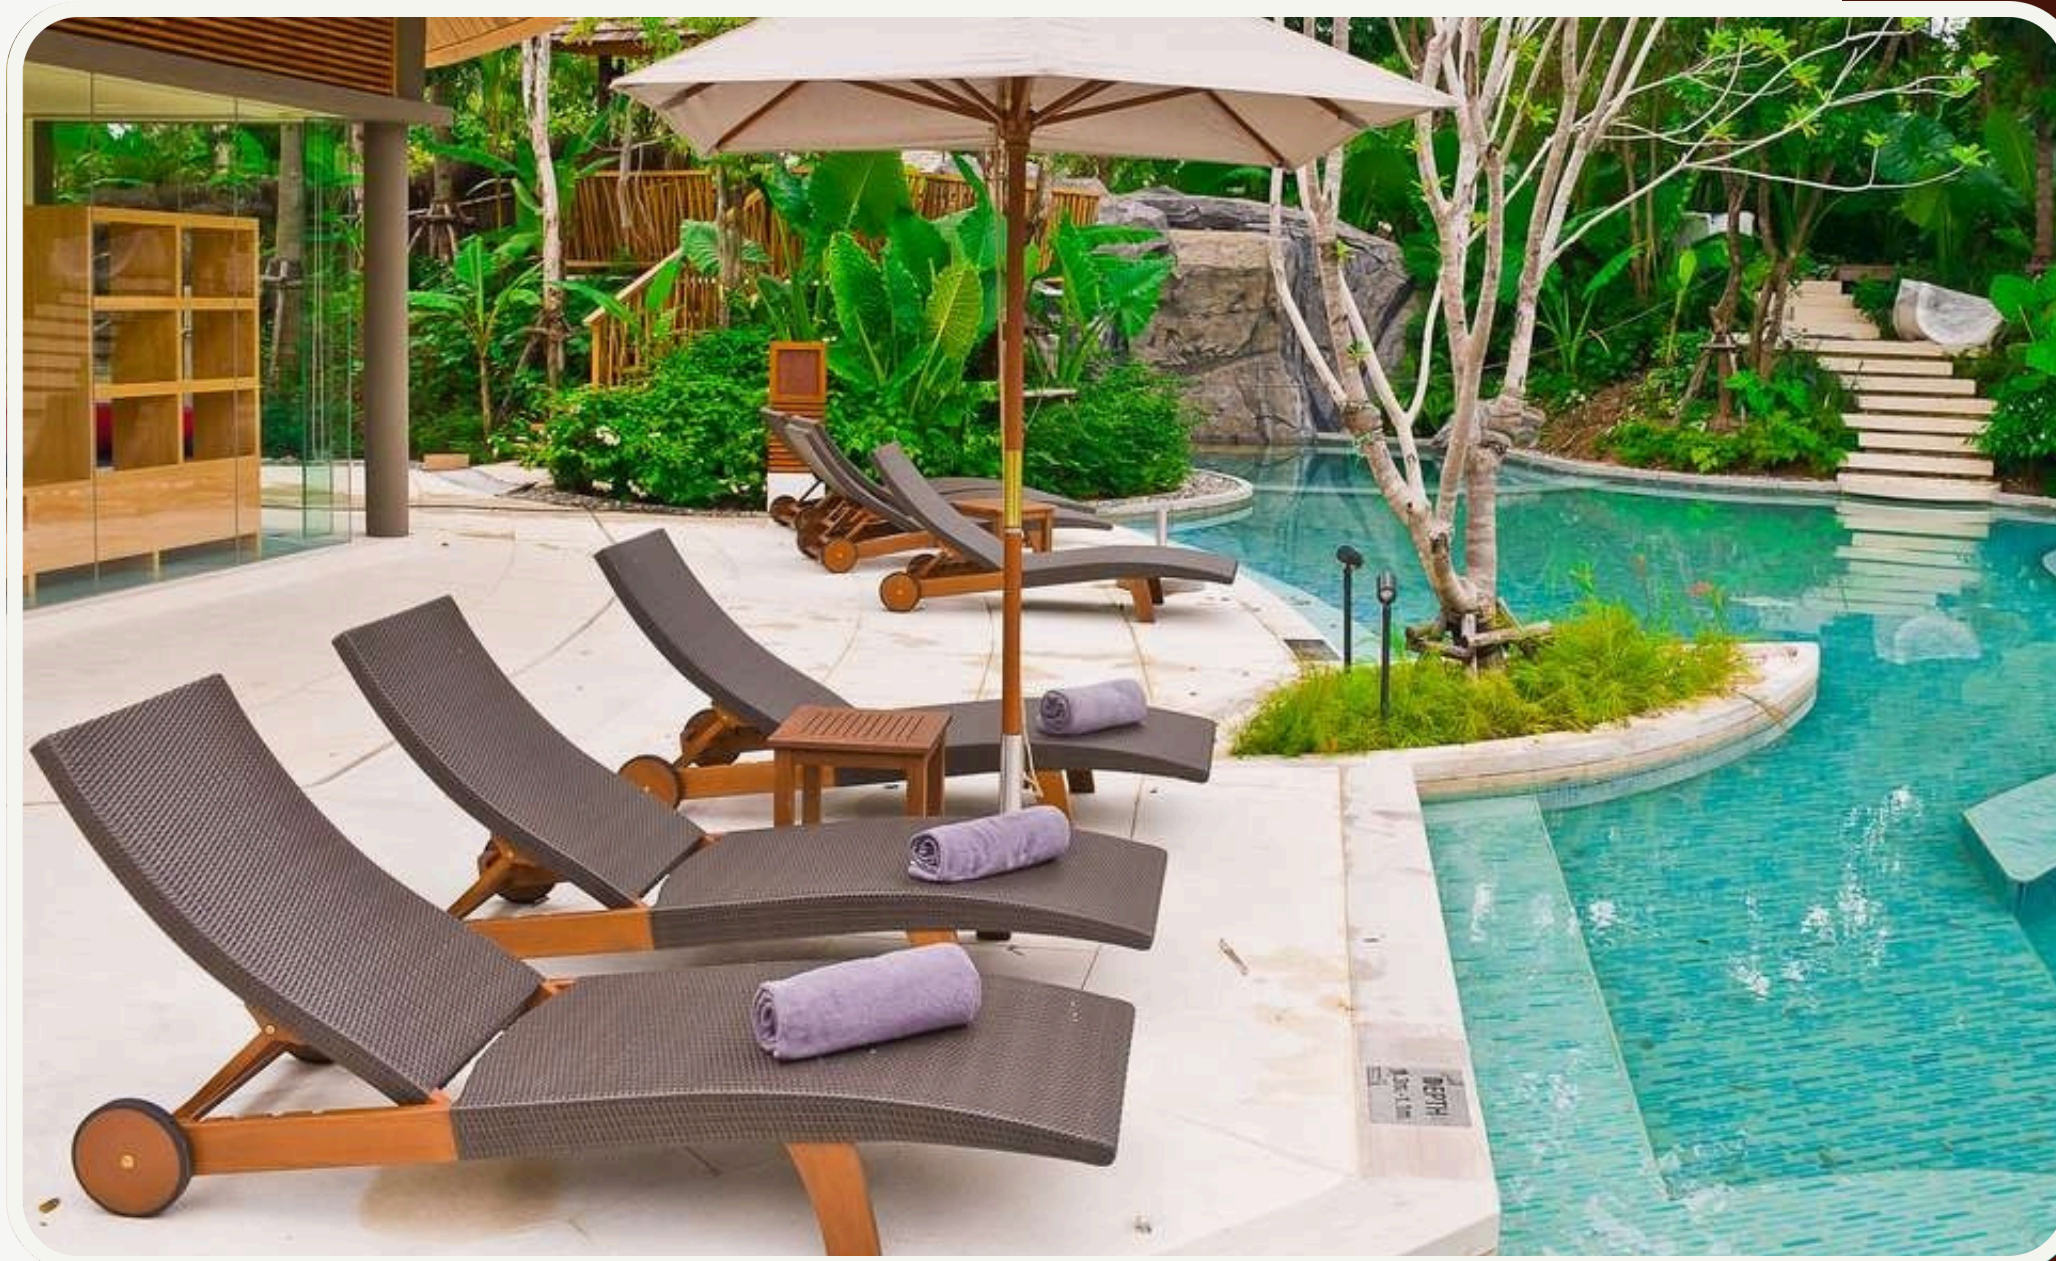

LOUNGER

Back Height - 800 mm
Seat Height - 330 mm
Width - 700 mm
Length - 1850 mm

VP 333

Loungerin Teak and Wicker