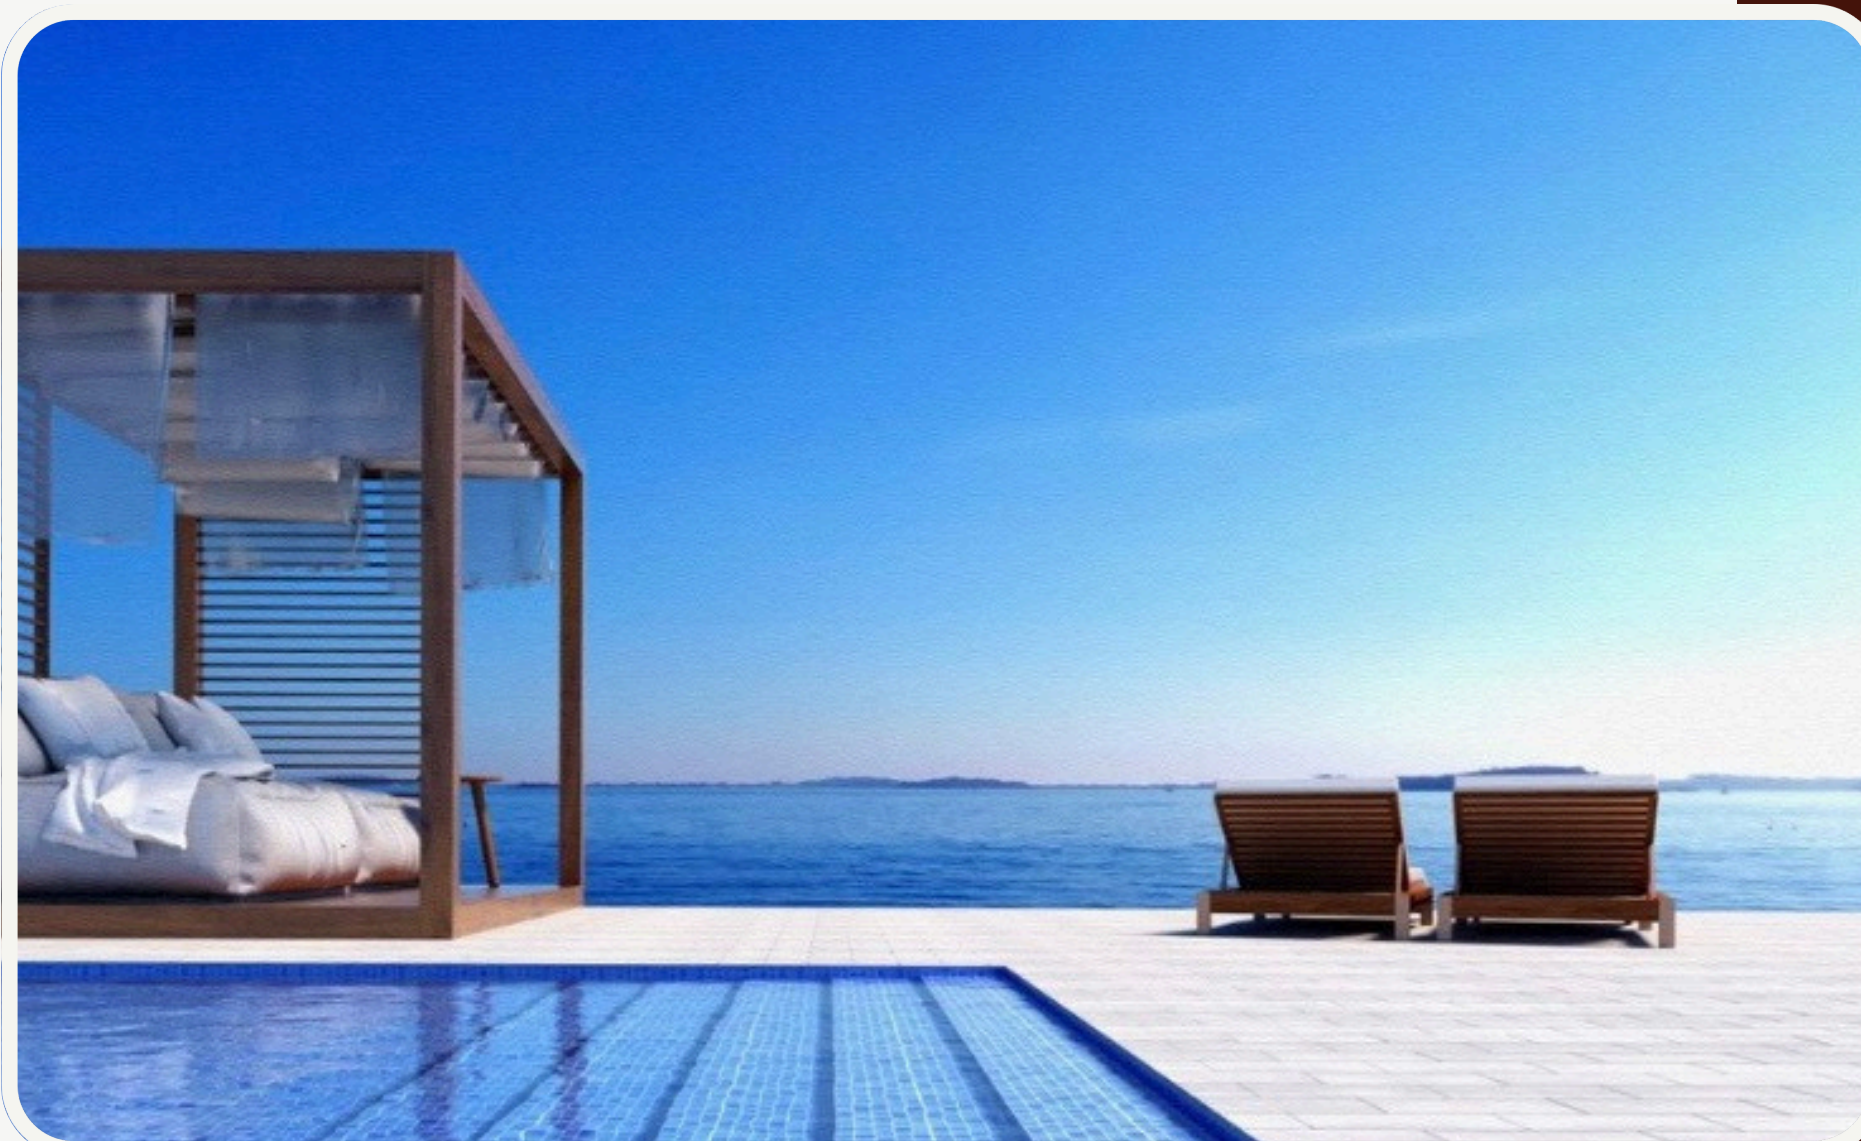

OPTION 1 - 8 X 8 Feet
OPTION 2 - 10 X 10 Feet
OPTION 3 - 12 X 12 Feet

VC 613