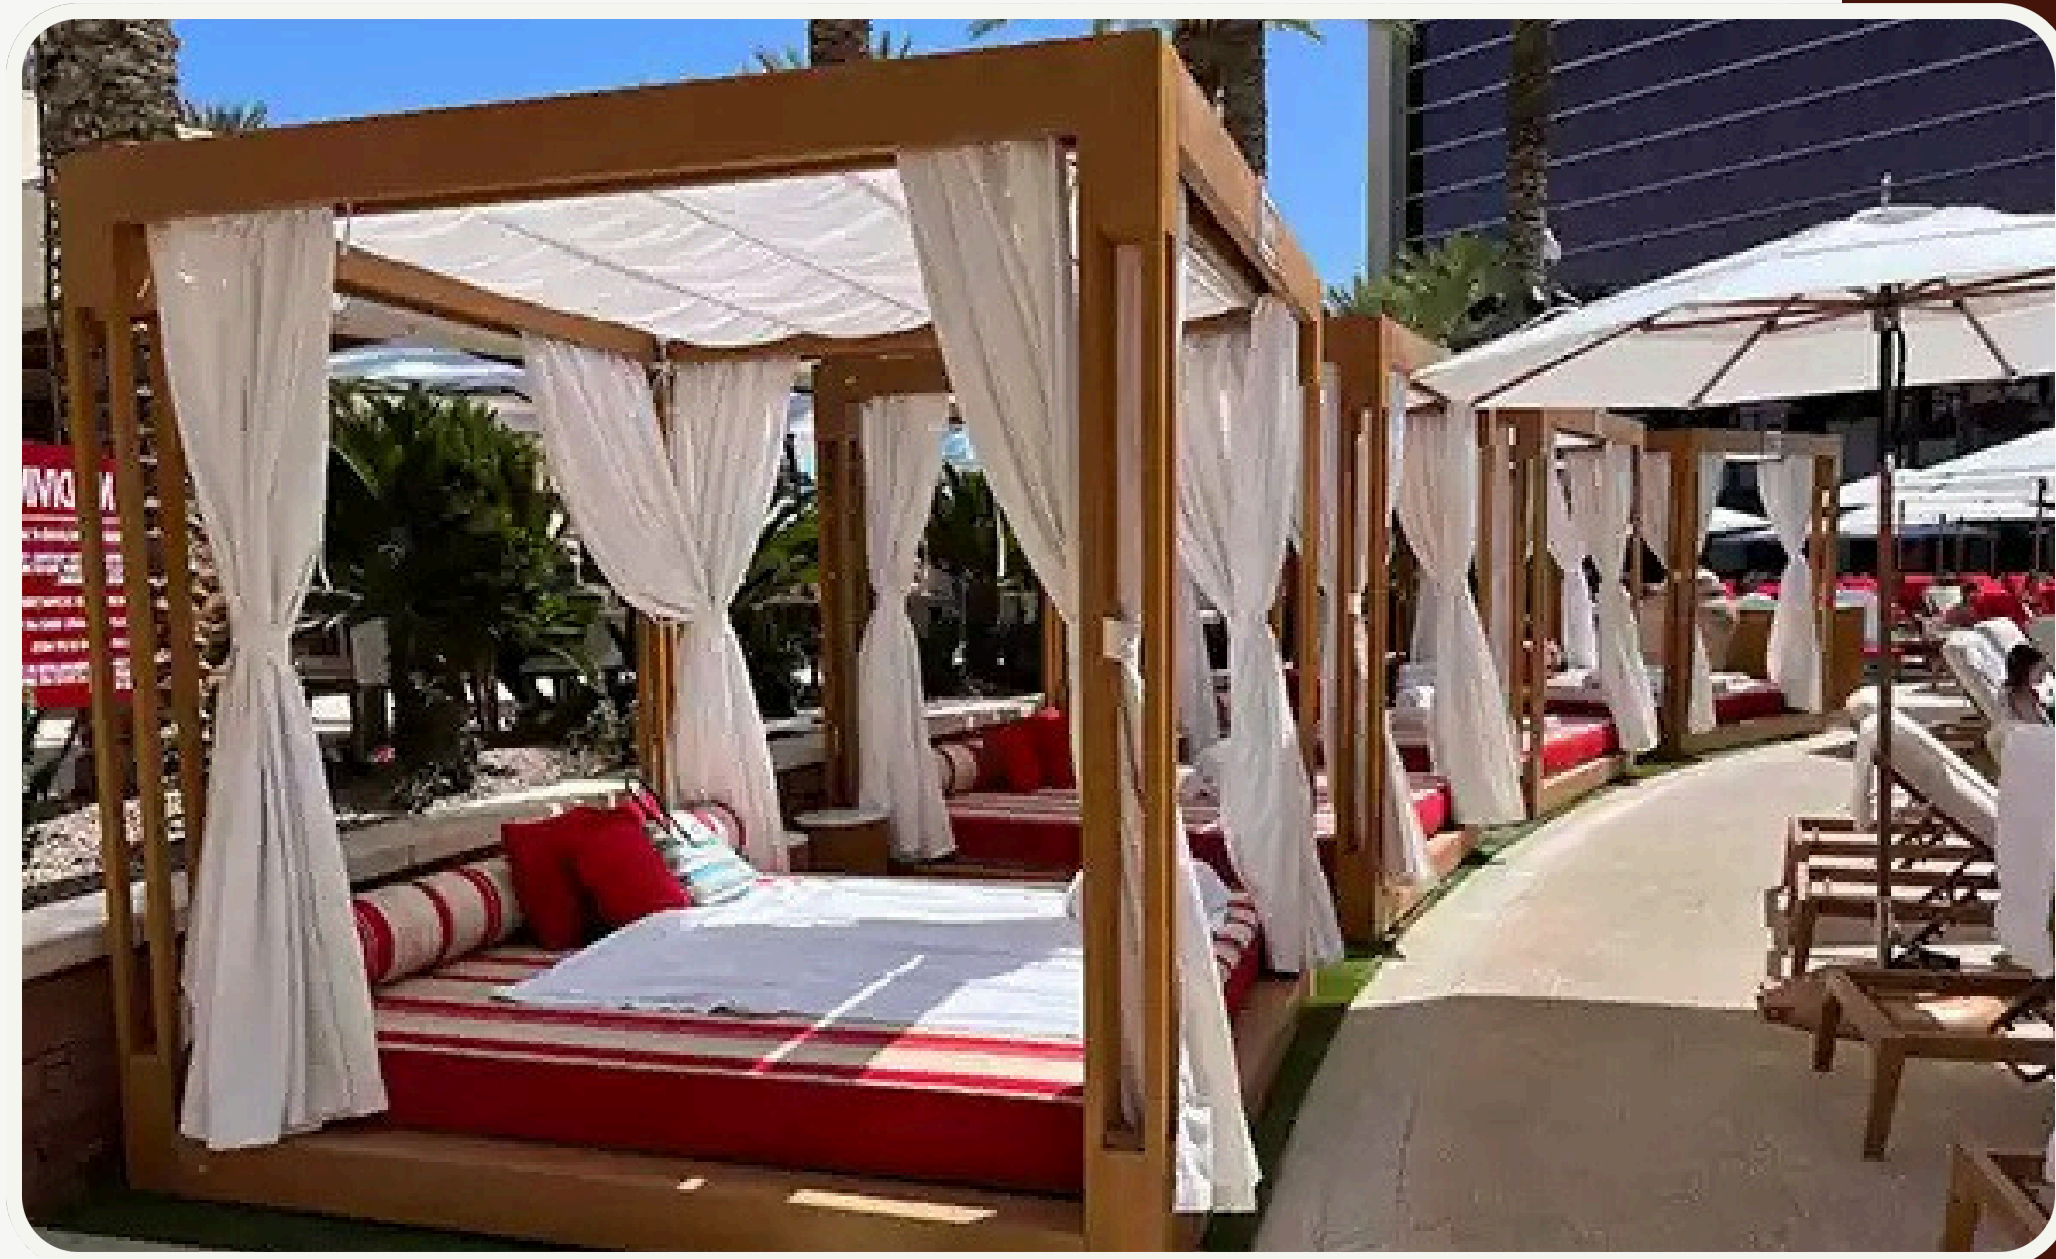

Category:
**CABANA/
GAZEBO**

"Your private retreat under the sky—our cabanas and gazebos redefine outdoor luxury with elegance and ease."

OPTION 1 - 8 X 8 Feet
OPTION 2 - 10 X 10 Feet
OPTION 3 - 12 X 12 Feet

VC 604

OPTION 1 - 8 X 8 Feet
OPTION 2 - 10 X 10 Feet
OPTION 3 - 12 X 12 Feet

VC 606

OPTION 1 - 8 X 8 Feet
OPTION 2 - 10 X 10 Feet
OPTION 3 - 12 X 12 Feet

VC 607

OPTION 1 - 8 X 8 Feet
OPTION 2 - 10 X 10 Feet
OPTION 3 - 12 X 12 Feet

VC 608

OPTION 1 - 8 X 8 Feet
OPTION 2 - 10 X 10 Feet
OPTION 3 - 12 X 12 Feet

VC 610

OPTION 1 - 8 X 8 Feet
OPTION 2 - 10 X 10 Feet
OPTION 3 - 12 X 12 Feet

VC 613

OPTION 1 - 8 X 8 Feet
OPTION 2 - 10 X 10 Feet
OPTION 3 - 12 X 12 Feet