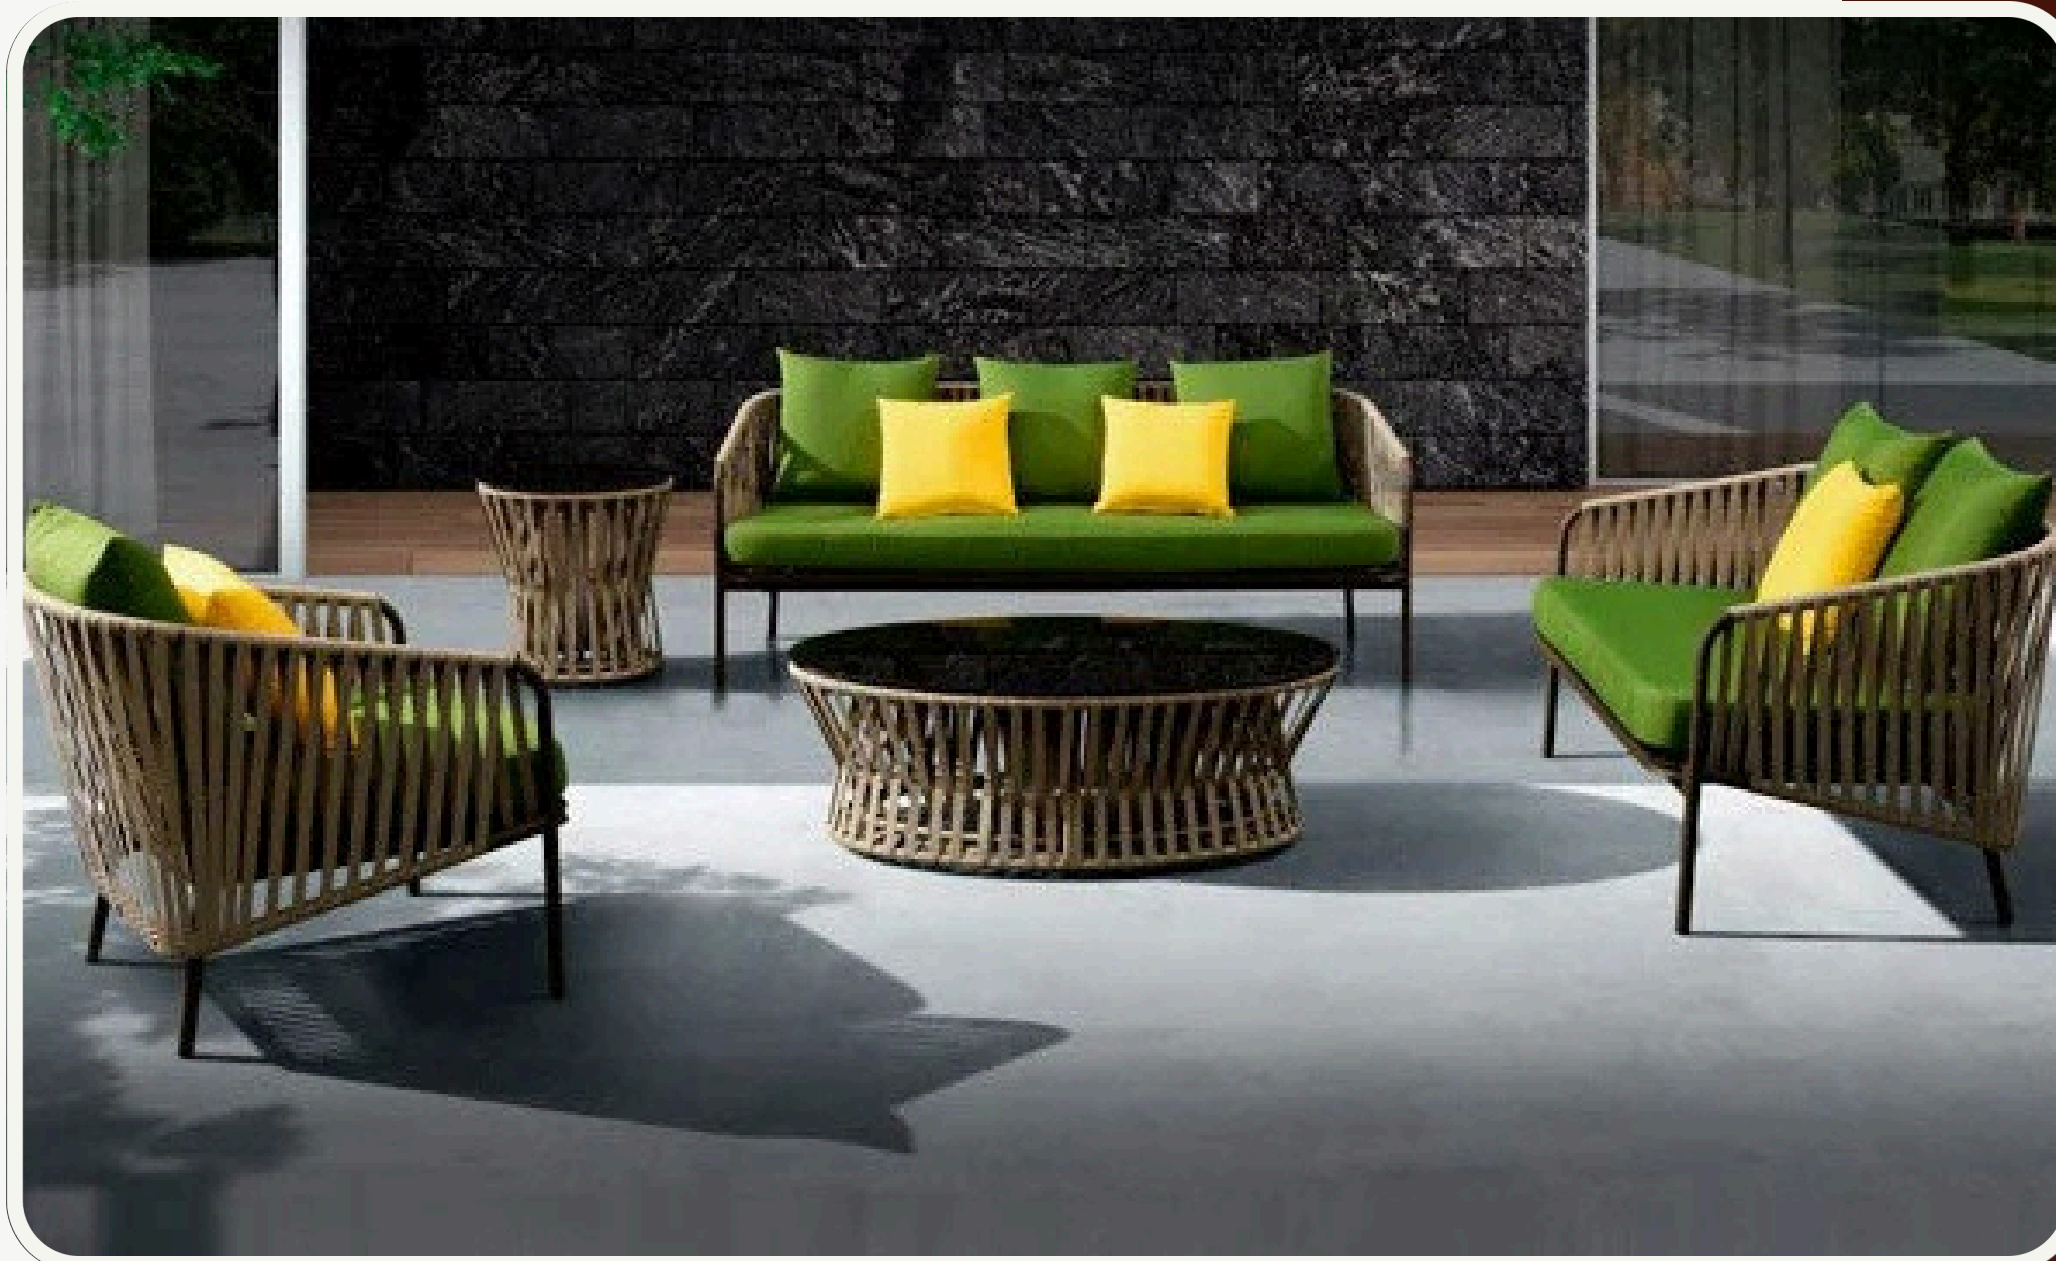

SINGLE SEATER

Back Height - 710 mm
Arm Height - 585 mm
Front Width - 610 mm
Seat Height - 300 mm
Seat Depth - 610 mm

DOUBLE SEATER

Back Height - 710 mm
Arm Height - 585 mm
Front Width - 1220 mm
Seat Height - 300 mm
Seat Depth - 610 mm

CENTER TABLE

Dia 750 X 380 mm

VS 1016

Sofa Set in Strap & Rope