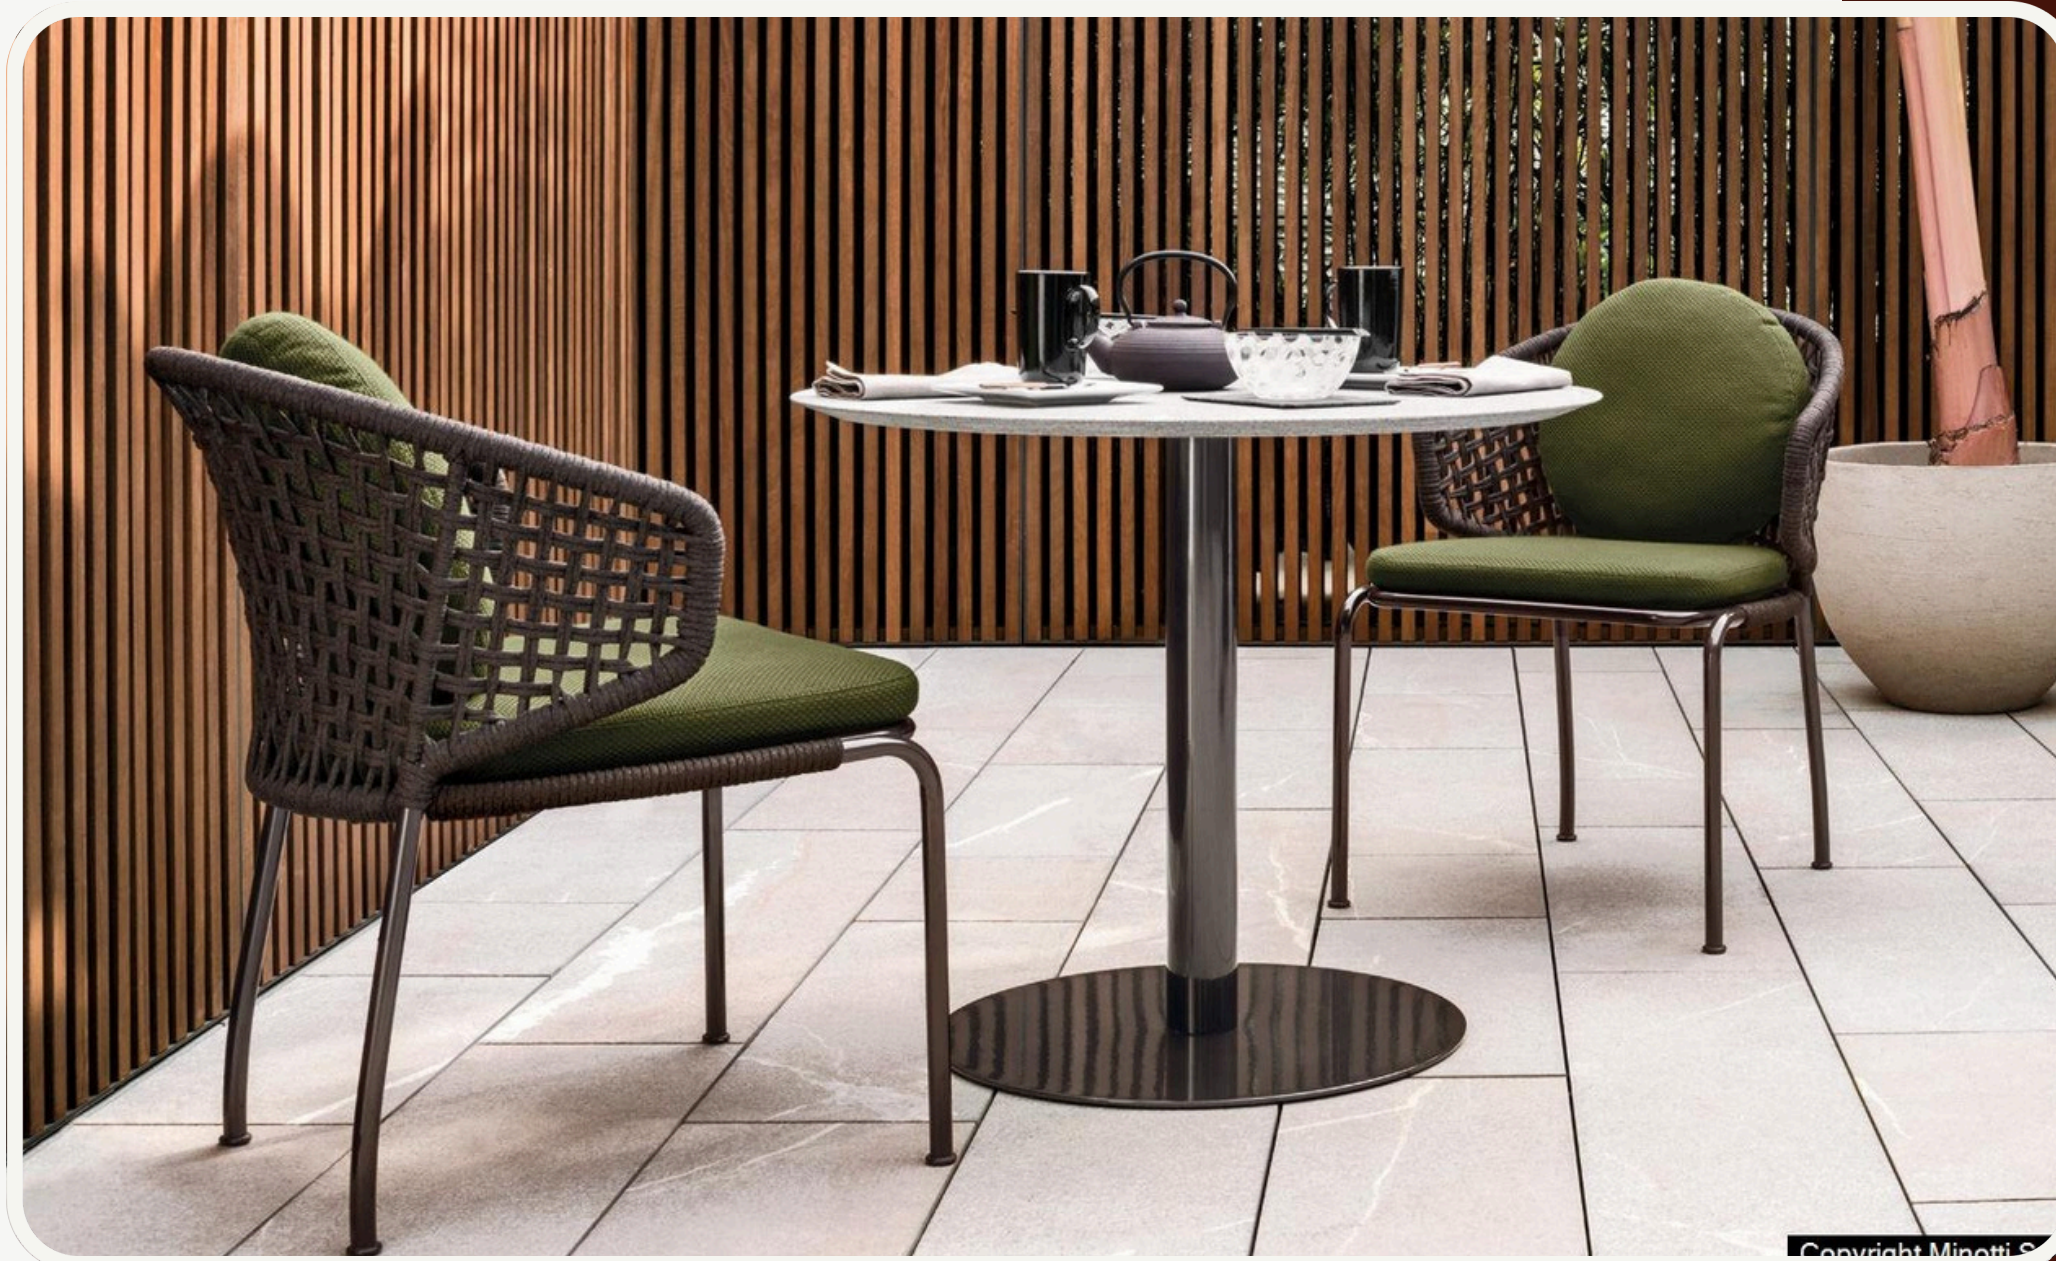

VS 1069

BalconySetin Strap & Rope

CHAIR

Back Height - 850 mm
Arm Height - 635 mm
Front Width - 560 mm
Seat Height - 430 mm
Seat Depth - 510 mm

TABLE

Dia - 450 mm
Height - 550 mm

VS 1071

BalconySet in Strap & Rope