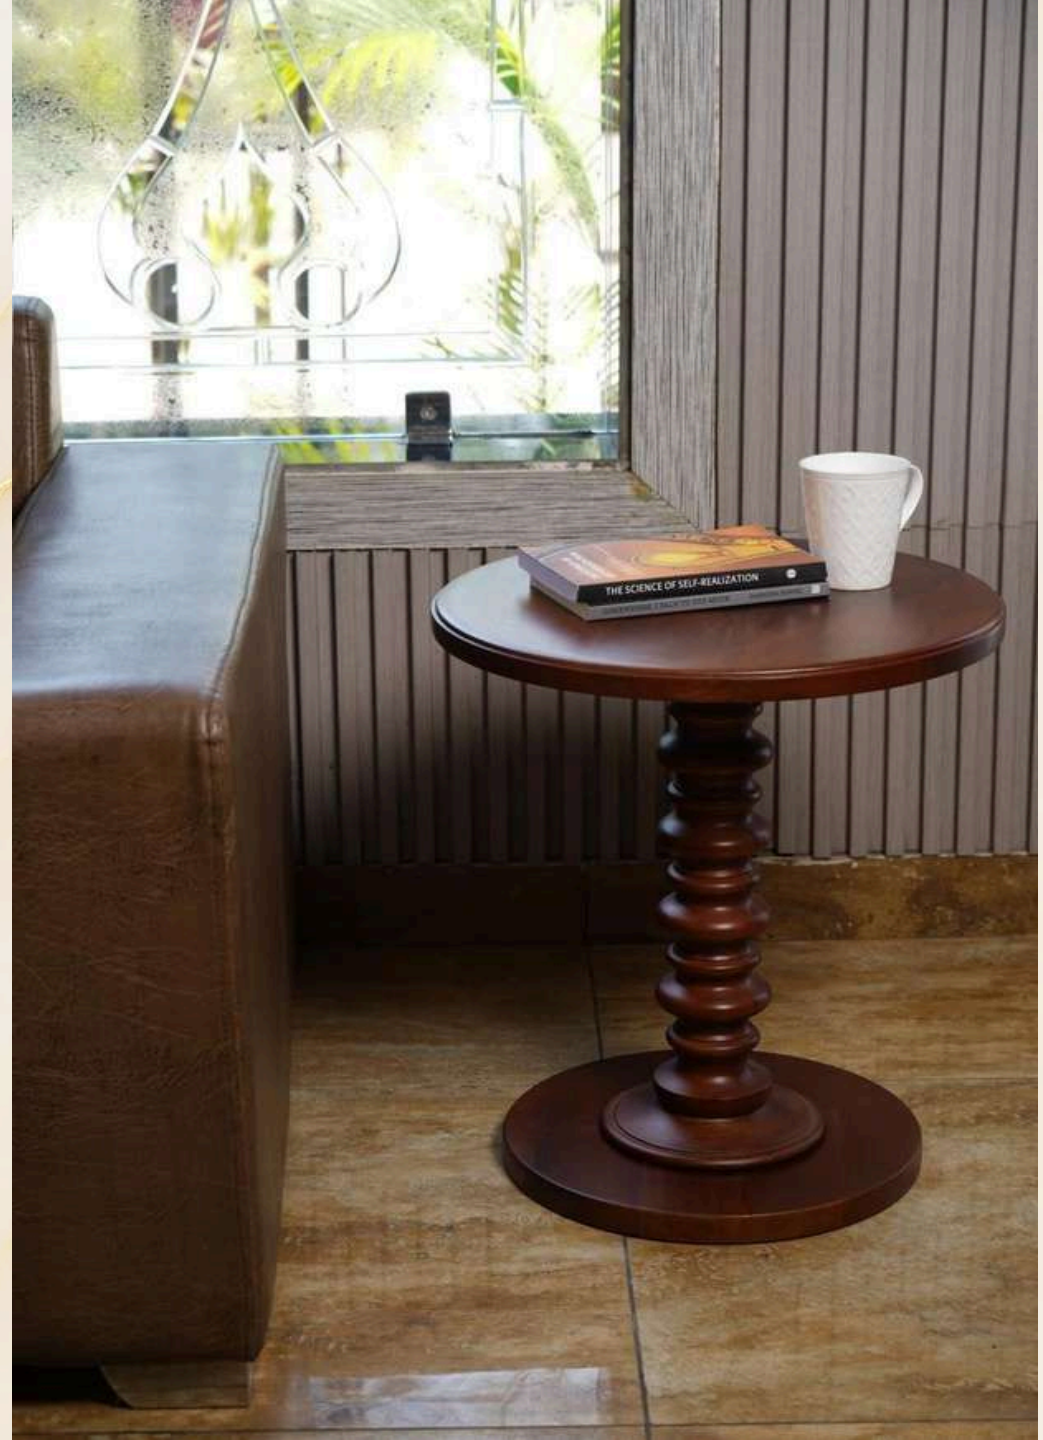

PRODUCT CODE – MIS-007

DESCRIPTION-AMERICANDESIGNER
TABLE

MATERIAL-Mangiferaindica FINISH- BROWN SIZE-
(18x18x20) Inch