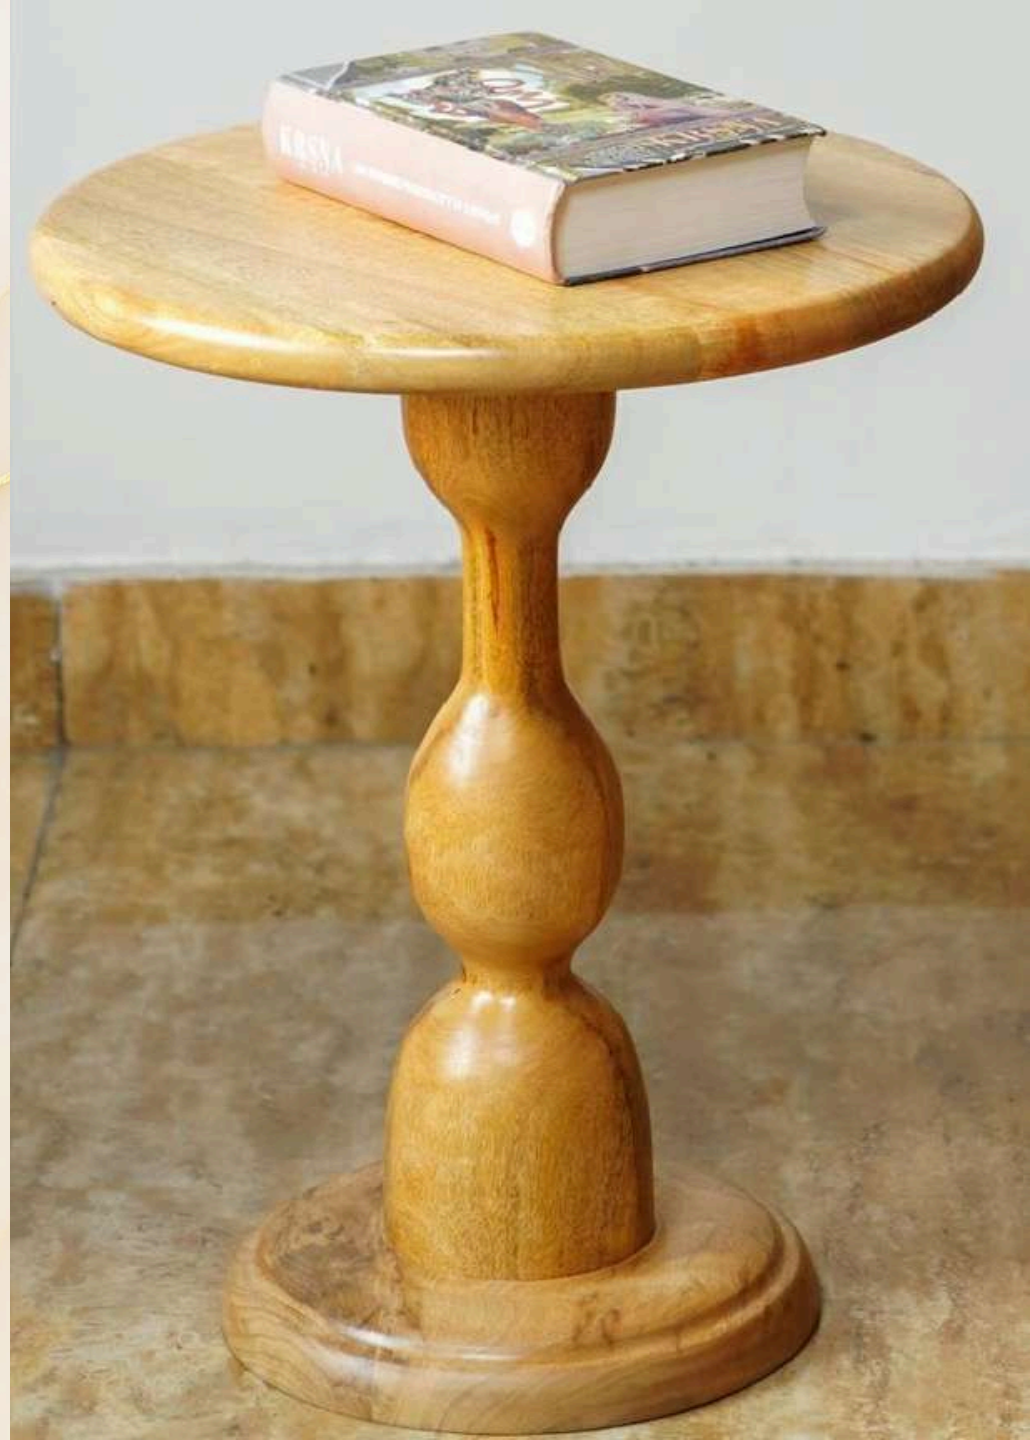

PRODUCT CODE - MIS-005

DESCRIPTION-ROUND IRON SIDE TABLE

MATERIAL-ACACIA

FINISH-NATURAL

SIZE-L (17x17x25) Inch

SIZE-S (13x13x23) Inch

PRODUCT CODE – MIS-007

DESCRIPTION-AMERICANDESIGNER
TABLE