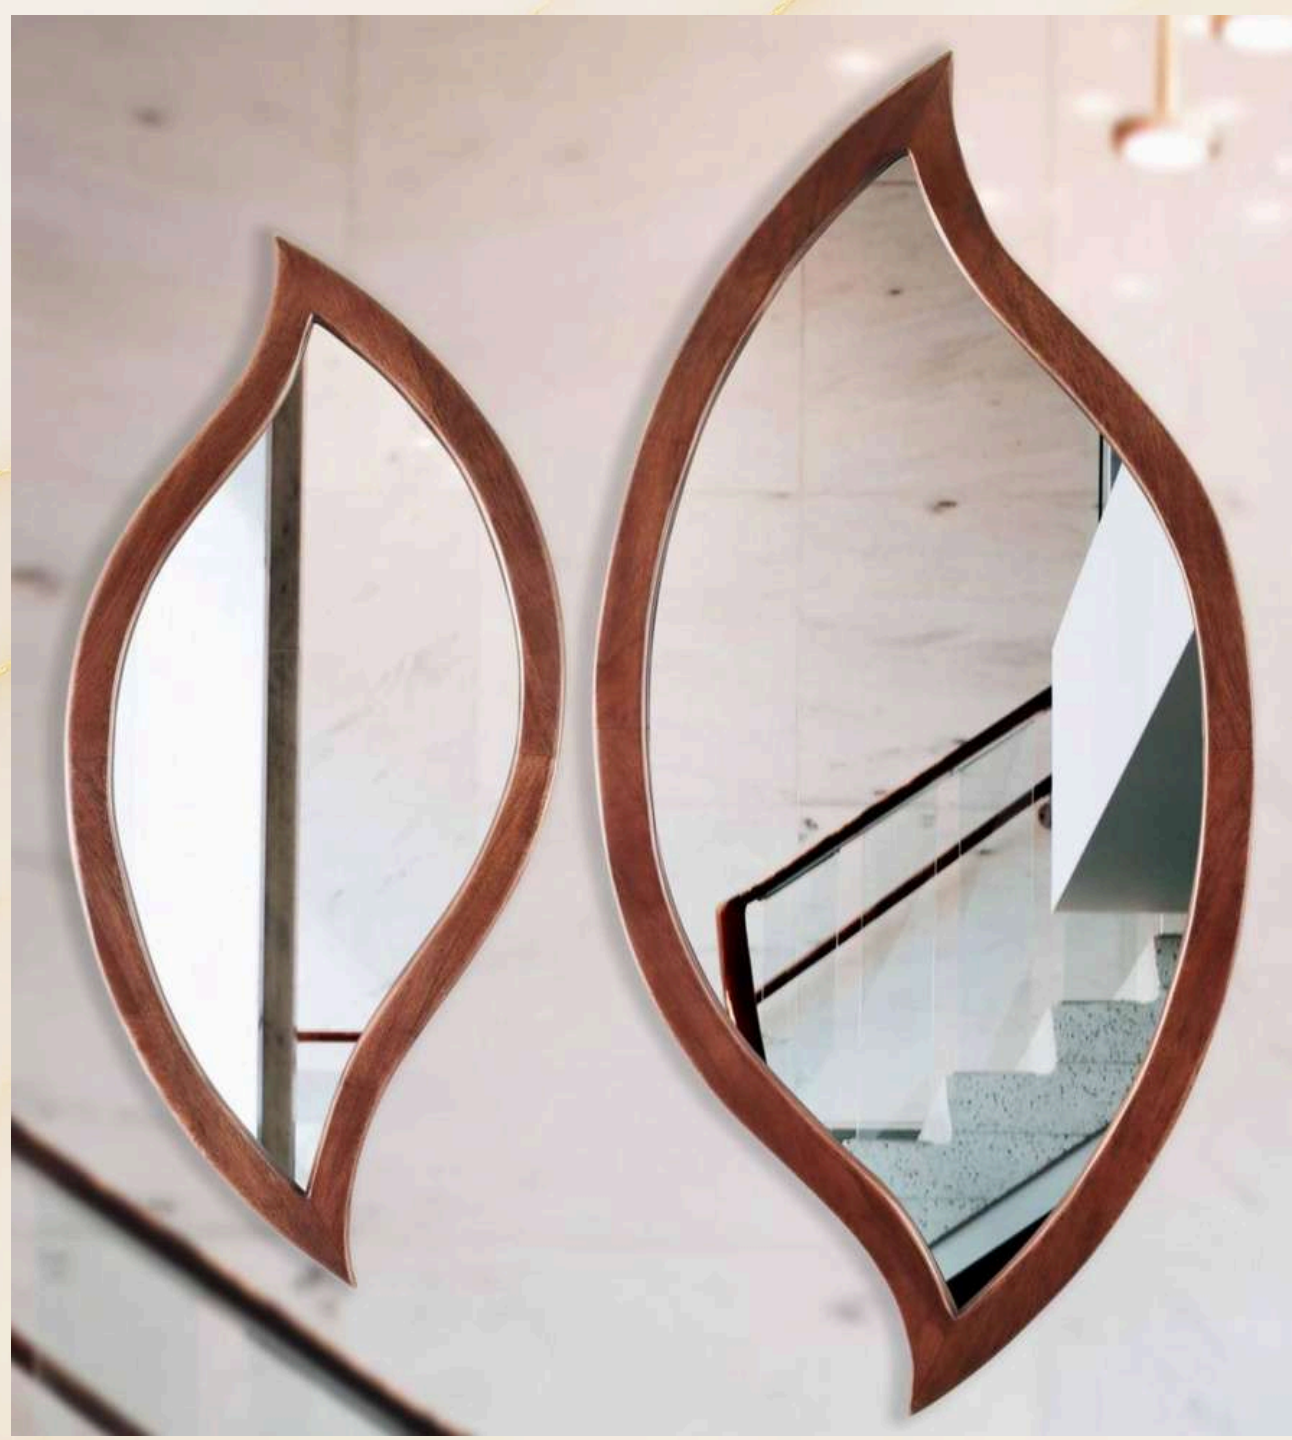

PRODUCT CODE –MIM-003

**DESCRIPTION- DESIGNER CURVED
MIRROR**

MATERIAL-Mangifera

Indica FINISH- BROWN

SIZE-L (30x20x1) Inch

SIZE-S (24x18x1) Inch