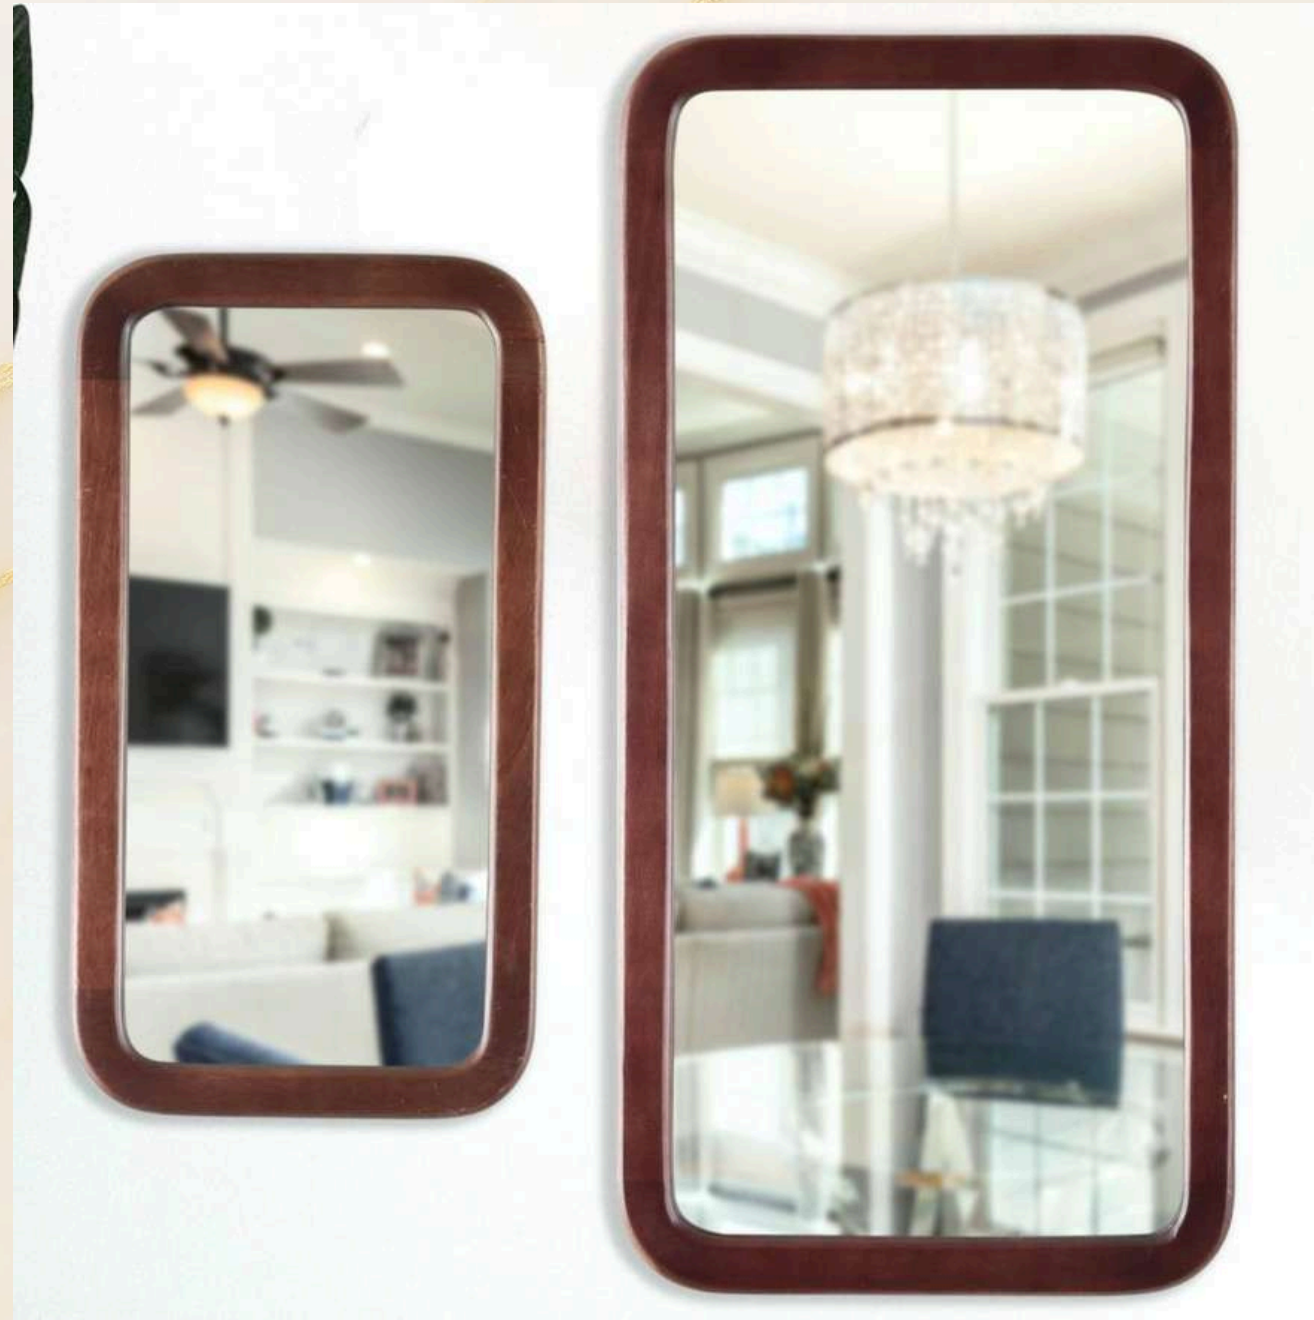

PRODUCT CODE -MIM-005

DESCRIPTION- BROWN-EDGED MIRROR

MATERIAL-Mangifera Indica

FINISH- BROWN SIZE-S

(24x18x1) Inch